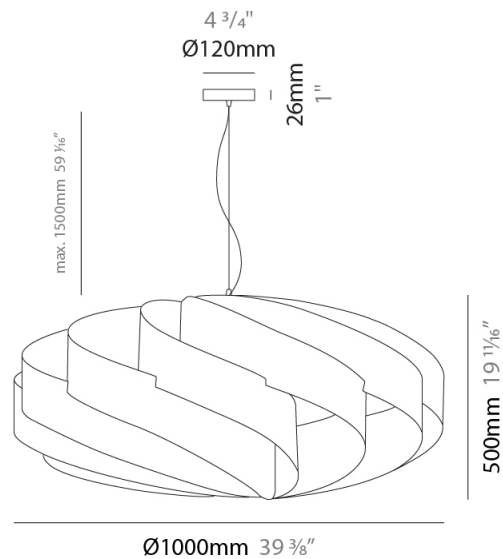

PROJECT	
TYPE	
SPECIFIER	
QUANTITY	
DATE	

SWIRL SUSPENSION

D61013-

base number   Finish
Options

1. To build a product code in our configurator select the specify button on the base model # product page
2. To build a manual product code on this datasheet choose from the options listed below in blue font and add the suffix to the base model #

GENERAL

Series: Swirl
Partner: Linea Zero
Division: Design
Installation: Suspension
Product Type: Pendant
Mounting Location: Ceiling

PHYSICAL

Shape: Round
Diameter (mm): 1000
Diameter (in): 39 ³/₈
Height (mm): 500
Height (in): 19 ¹¹/₁₆
Max. Overall Height (mm): 2000
Max. Overall Height (in): 78 ³/₄
Diffuser: Polilux™ Shade - See Finish Options
Fixture Finish: WHI / BLK / SIL / NGD / COP / PKM
Fixture Material: Polilux™/ Metal holder
Primary Material: Non-Static Polilux

ELECTRICAL

Number of Lamps: 5
Lamp Type: LED Retrofit
Bulb Included: Bulb Not Included
Max. Wattage Per Lamp (W): 7
Lamp Base: E26
Input Voltage (V): 120
Upon Request: 277Vac / GU24

LED

OPTICAL

RATINGS AND CERTIFICATIONS

Certified By: Certified for North American Standards
IP rating: IP20