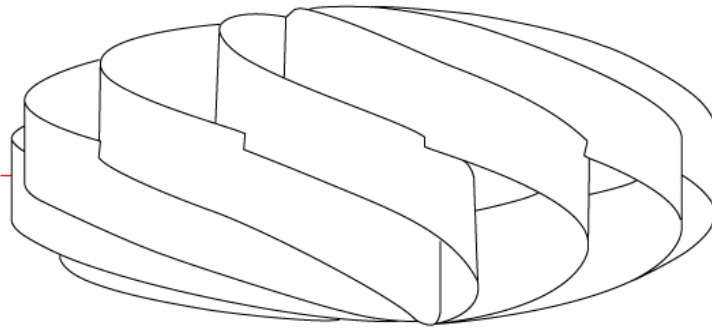

GENERAL

Series: Swirl
 Partner: Linea Zero
 Division: Design
 Installation: Surface
 Product Type: Ceiling Surface
 Mounting Location: Ceiling

PHYSICAL

Shape: Round
 Diameter (mm): 300
 Diameter (in): 11 ¹³/₁₆
 Height (mm): 140
 Height (in): 5 1/2
 Diffuser: Polilux™ Shade - See Finish Options
 Fixture Finish: WHI / BLK / SIL / NGD / COP / PKM
 Fixture Material: Polilux™/ Metal holder
 Primary Material: Non-Static Polilux

Ø300mm 11 ¹³/₁₆"

SWIRL SURFACE

D62005-

PROJECT _____

TYPE _____

SPECIFIER _____

QUANTITY _____

DATE _____

GENERAL

Series: Swirl _____
Partner: Linea Zero _____
Division: Design _____
Installation: Portable _____
Product Type: Table _____
Mounting Location: Table _____

PHYSICAL

Shape: Round _____
Diameter (mm): 300 _____
Diameter (in): 11 ¹³/₁₆ _____
Height (mm): 140 _____
Height (in): 5 ¹/₂ _____
Diffuser: Polilux™ Shade - See Finish Options _____
Fixture Finish: WHI / BLK / SIL / NGD / COP / PKM _____
Fixture Material: Polilux™/ Metal holder _____
Primary Material: Non-Static Polilux _____
Upon Request: Bolt Down _____