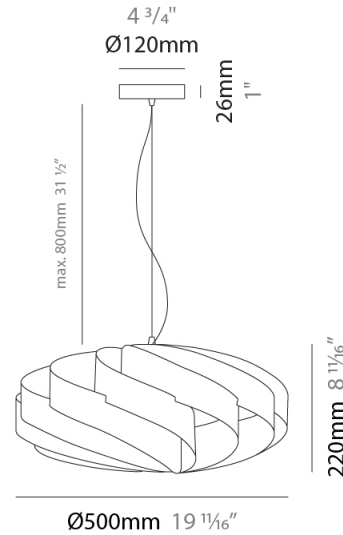

SWIRL SUSPENSION

D61010-

base number   Finish
Options

1. To build a product code in our configurator select the specify button on the base model # product page
2. To build a manual product code on this datasheet choose from the options listed below in blue font and add the suffix to the base model #

GENERAL

Series: Swirl
Partner: Linea Zero
Division: Design
Installation: Suspension
Product Type: Pendant
Mounting Location: Ceiling

PHYSICAL

Shape: Round
Diameter (mm): 500
Diameter (in): 19 11/16
Height (mm): 220
Height (in): 8 11/16
Max. Overall Height (mm): 1020
Max. Overall Height (in): 40 3/16
Diffuser: Polilux™ Shade - See Finish Options
[Fixture Finish: WHI / BLK / SIL / NGD / COP / PKM](#)
Fixture Material: Polilux™/ Metal holder
Primary Material: Non-Static Polilux
Cable Details: Cable length 31" - Transparent

ELECTRICAL

Number of Lamps: 1
Lamp Type: LED Retrofit
Bulb Included: Bulb Not Included
Max. Wattage Per Lamp (W): 7
Lamp Base: E26
Input Voltage (V): 120
Upon Request: 277Vac / GU24

LED

OPTICAL

RATINGS AND CERTIFICATIONS

Certified By: Certified for North American Standards
IP rating: IP20

PROJECT	_____
TYPE	_____
SPECIFIER	_____
QUANTITY	_____
DATE	_____