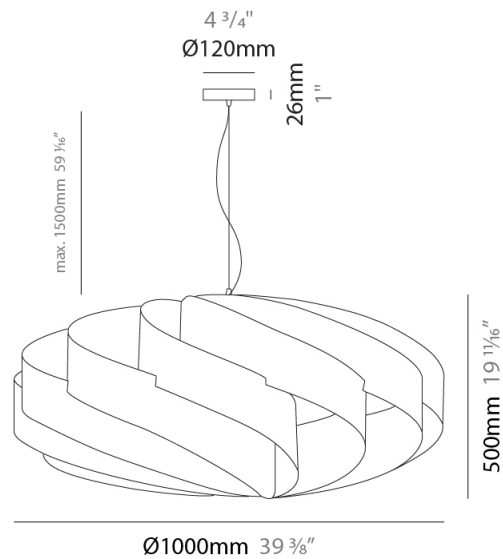

PROJECT	
TYPE	
SPECIFIER	
QUANTITY	
DATE	

SWIRL SUSPENSION

D61013-

base number   Finish
Options

1. To build a product code in our configurator select the specify button on the base model # product page
2. To build a manual product code on this datasheet choose from the options listed below in blue font and add the suffix to the base model #

GENERAL

Series: Swirl
Partner: Linea Zero
Division: Design
Installation: Suspension
Product Type: Pendant
Mounting Location: Ceiling

PHYSICAL

Shape: Round
Diameter (mm): 1000
Diameter (in): 39 3/8
Height (mm): 500
Height (in): 19 11/16
Max. Overall Height (mm): 2000
Max. Overall Height (in): 78 3/4
Diffuser: Polilux™ Shade - See Finish Options
[Fixture Finish: WHI / BLK / SIL / NGD / COP / PKM](#)
Fixture Material: Polilux™/ Metal holder
Primary Material: Non-Static Polilux

ELECTRICAL

Number of Lamps: 5
Lamp Type: LED Retrofit
Bulb Included: Bulb Not Included
Max. Wattage Per Lamp (W): 7
Lamp Base: E26
Input Voltage (V): 120
Upon Request: 277Vac / GU24

LED

OPTICAL

RATINGS AND CERTIFICATIONS

Certified By: Certified for North American Standards
IP rating: IP20