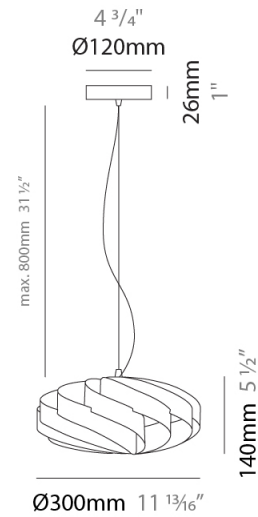

SWIRL SUSPENSION

D61008-

base number   Finish
Options

1. To build a product code in our configurator select the specify button on the base model # product page
2. To build a manual product code on this datasheet choose from the options listed below in blue font and add the suffix to the base model #

GENERAL

Series: Swirl
Partner: Linea Zero
Division: Design
Installation: Suspension
Product Type: Pendant
Mounting Location: Ceiling

PHYSICAL

Shape: Round
Diameter (mm): 300
Diameter (in): 11 ¹³/₁₆
Height (mm): 140
Height (in): 5 ¹/₂
Max. Overall Height (mm): 940
Max. Overall Height (in): 37
Diffuser: Polilux™ Shade - See Finish Options
[Fixture Finish: WHI / BLK / SIL / NGD / COP / PKM](#)
Fixture Material: Polilux™/ Metal holder
Primary Material: Non-Static Polilux

ELECTRICAL

Number of Lamps: 1
Lamp Type: LED Retrofit
Bulb Included: Bulb Not Included
Max. Wattage Per Lamp (W): 3
Lamp Base: E12
Input Voltage (V): 120

LED

OPTICAL

RATINGS AND CERTIFICATIONS

Certified By: Certified for North American Standards
IP rating: IP20

PROJECT	_____
TYPE	_____
SPECIFIER	_____
QUANTITY	_____
DATE	_____