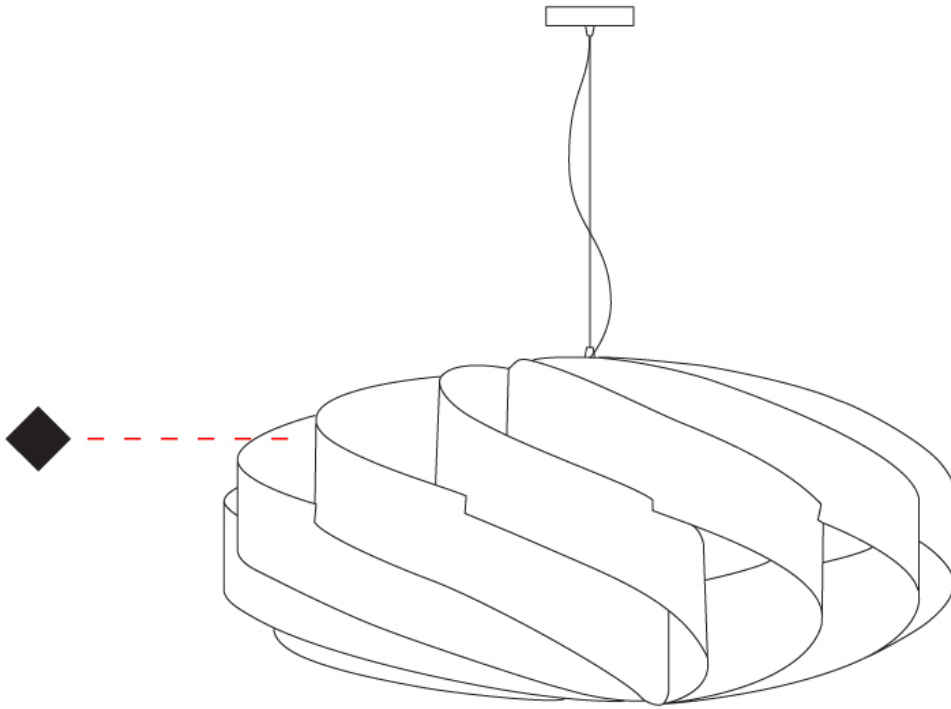

SWIRL SUSPENSION

D61013-

PROJECT

TYPE

SPECIFIER

QUANTITY

DATE

D