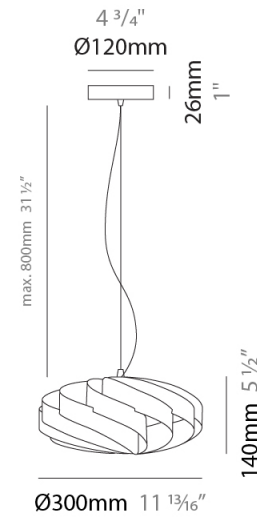

SWIRL SUSPENSION

D61008-

base number   Finish
Options

1. To build a product code in our configurator select the specify button on the base model # product page
2. To build a manual product code on this datasheet choose from the options listed below in blue font and add the suffix to the base model #

GENERAL

Series: Swirl
Partner: Linea Zero
Division: Design
Installation: Suspension
Product Type: Pendant
Mounting Location: Ceiling

PHYSICAL

Shape: Round
Diameter (mm): 300
Diameter (in): 11 ¹³/₁₆
Height (mm): 140
Height (in): 5 ¹/₂
Max. Overall Height (mm): 940
Max. Overall Height (in): 37
Diffuser: Polilux™ Shade - See Finish Options
[Fixture Finish: WHI / BLK / SIL / NGD / COP / PKM](#)
Fixture Material: Polilux™/ Metal holder
Primary Material: Non-Static Polilux

ELECTRICAL

Number of Lamps: 1
Lamp Type: LED Retrofit
Bulb Included: Bulb Not Included
Max. Wattage Per Lamp (W): 3
Lamp Base: E12
Input Voltage (V): 120

LED

OPTICAL

RATINGS AND CERTIFICATIONS

Certified By: Certified for North American Standards
IP rating: IP20

PROJECT	_____
TYPE	_____
SPECIFIER	_____
QUANTITY	_____
DATE	_____