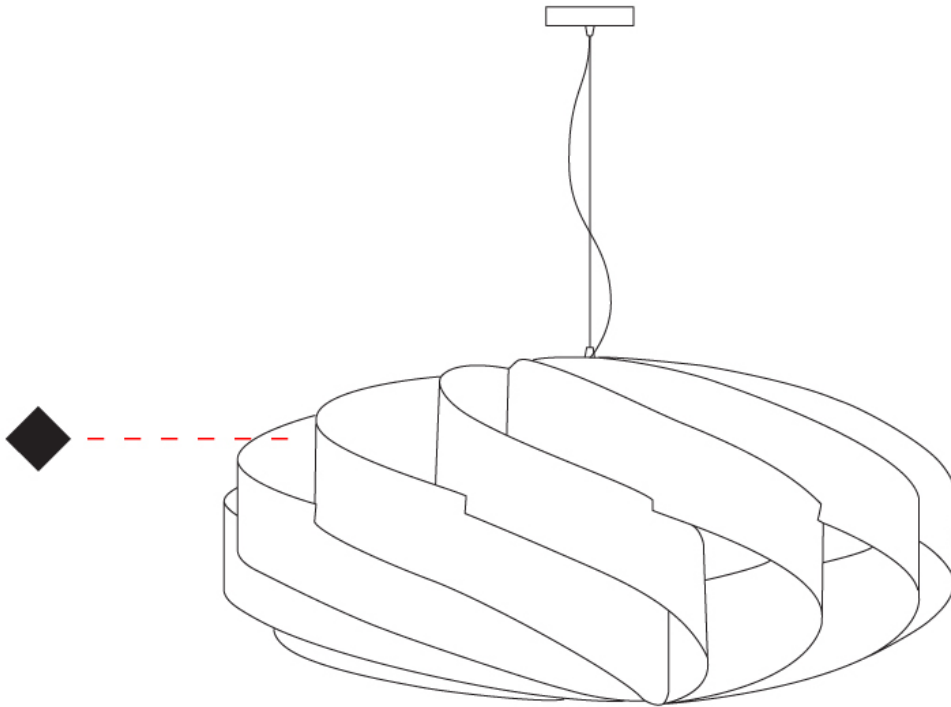

SWIRL SUSPENSION

D61013-

PROJECT _____

TYPE _____

SPECIFIER _____

QUANTITY _____

DATE _____

D