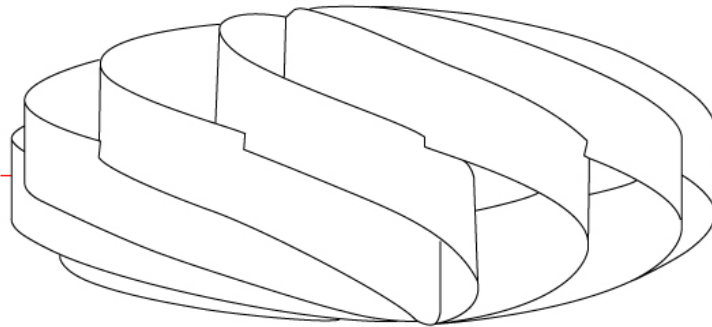

SWIRL SURFACE

D62005-

PROJECT

TYPE

SPECIFIER

QUANTITY

DATE