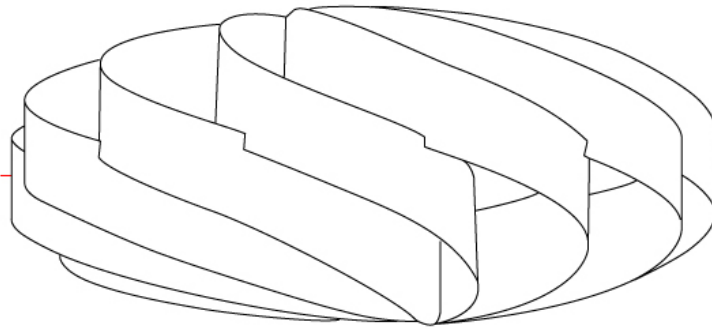

SWIRL SURFACE

D62006- : D62006-WHI

PROJECT

TYPE

SPECIFIER

QUANTITY

DATE