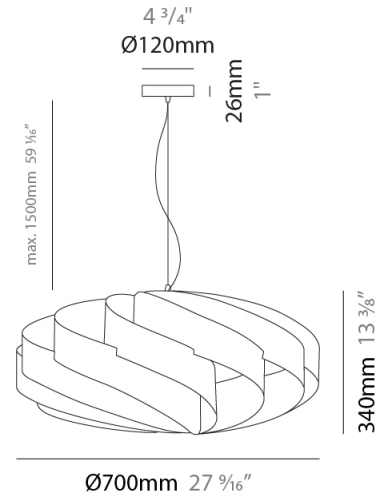

SWIRL SUSPENSION

D61012-

base number   Finish
Options

1. To build a product code in our configurator select the specify button on the base model # product page
2. To build a manual product code on this datasheet choose from the options listed below in blue font and add the suffix to the base model #

GENERAL

Series: Swirl
Partner: Linea Zero
Division: Design
Installation: Suspension
Product Type: Pendant
Mounting Location: Ceiling

PHYSICAL

Shape: Round
Diameter (mm): 700
Diameter (in): 27 ⁹/₁₆
Height (mm): 340
Height (in): 13 ³/₈
Max. Overall Height (mm): 1840
Max. Overall Height (in): 72 ⁷/₁₆
Diffuser: Polilux™ Shade - See Finish Options
[Fixture Finish: WHI / BLK / SIL / NGD / COP / PKM](#)
Fixture Material: Polilux™/ Metal holder
Primary Material: Non-Static Polilux

ELECTRICAL

Number of Lamps: 3
Lamp Type: LED Retrofit
Bulb Included: Bulb Not Included
Max. Wattage Per Lamp (W): 7
Lamp Base: E26
Input Voltage (V): 120
Upon Request: 277Vac / GU24

LED

OPTICAL

RATINGS AND CERTIFICATIONS

Certified By: Certified for North American Standards
IP rating: IP20

PROJECT	_____
TYPE	_____
SPECIFIER	_____
QUANTITY	_____
DATE	_____