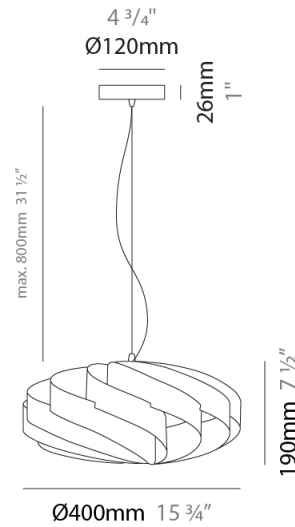

SWIRL SUSPENSION

D61009-

base number   Finish
Options

1. To build a product code in our configurator select the specify button on the base model # product page
2. To build a manual product code on this datasheet choose from the options listed below in blue font and add the suffix to the base model #

GENERAL

Series: Swirl
Partner: Linea Zero
Division: Design
Installation: Suspension
Product Type: Pendant
Mounting Location: Ceiling

PHYSICAL

Shape: Round
Diameter (mm): 400
Diameter (in): 15 3/4
Height (mm): 190
Height (in): 7 1/2
Max. Overall Height (mm): 990
Max. Overall Height (in): 39
Diffuser: Polilux™ Shade - See Finish Options
[Fixture Finish: WHI / BLK / SIL / NGD / COP / PKM](#)
Fixture Material: Polilux™/ Metal holder
Primary Material: Non-Static Polilux

ELECTRICAL

Number of Lamps: 1
Lamp Type: LED Retrofit
Bulb Included: Bulb Not Included
Max. Wattage Per Lamp (W): 7
Lamp Base: E26
Input Voltage (V): 120
Upon Request: 277Vac / GU24

LED

OPTICAL

RATINGS AND CERTIFICATIONS

Certified By: Certified for North American Standards
IP rating: IP20

PROJECT	_____
TYPE	_____
SPECIFIER	_____
QUANTITY	_____
DATE	_____