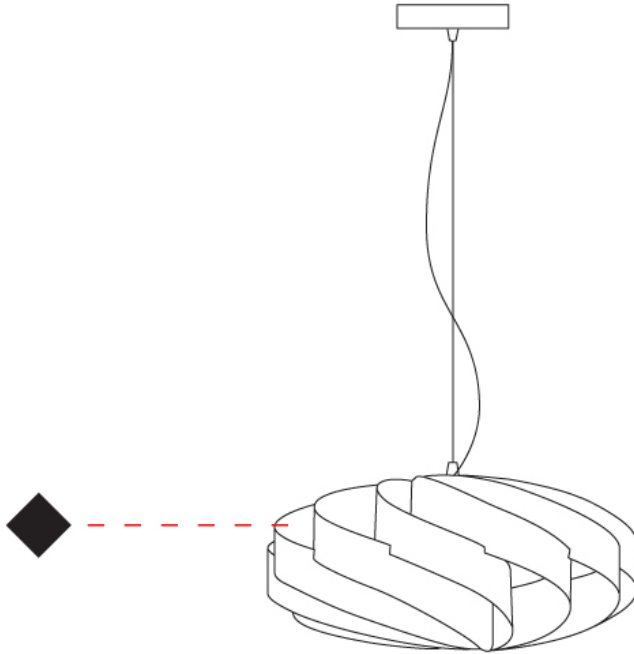

SWIRL SUSPENSION

D61009-

PROJECT _____

TYPE _____

SPECIFIER _____

QUANTITY _____

DATE _____