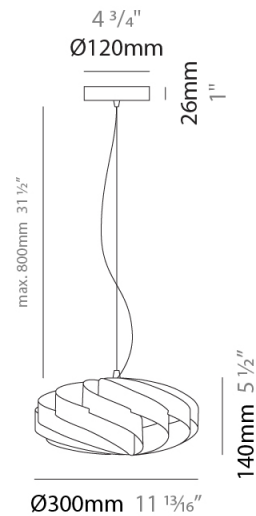

PROJECT	
TYPE	
SPECIFIER	
QUANTITY	
DATE	

SWIRL SUSPENSION

D61008- : D61008-SIL

base number

1. To build a product code in our configurator select the specify button on the base model # product page
2. To build a manual product code on this datasheet choose from the options listed below in blue font and add the suffix to the base model #

GENERAL

Series: Swirl
Partner: Linea Zero
Division: Design
Installation: Suspension
Product Type: Pendant
Mounting Location: Ceiling

PHYSICAL

Shape: Round
Diameter (mm): 300
Diameter (in): 11 ¹³/₁₆
Height (mm): 140
Height (in): 5 ¹/₂
Max. Overall Height (mm): 940
Max. Overall Height (in): 37
Weight (kg): 1.8
Weight (lbs): 3.999
Diffuser: Silver Polilux™ Shade
Fixture Material: Polilux™/ Metal holder
Primary Material: Non-Static Polilux

ELECTRICAL

Number of Lamps: 1
Lamp Type: LED Retrofit
Bulb Included: Bulb Not Included
Total Output Wattage (W): 3
Max. Wattage Per Lamp (W): 3
Lamp Base: E12
Input Voltage (V): 120

LED

OPTICAL

RATINGS AND CERTIFICATIONS

Certified By: CSA Certified to UL and CSA Standards
IP rating: IP20