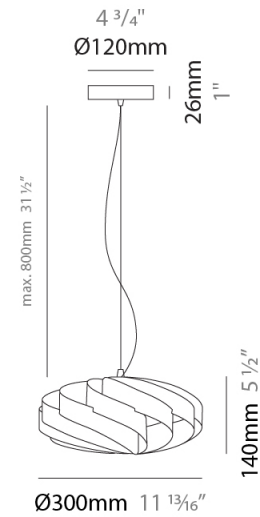

SWIRL SUSPENSION

D61008-

base number   Finish
Options

1. To build a product code in our configurator select the specify button on the base model # product page
2. To build a manual product code on this datasheet choose from the options listed below in blue font and add the suffix to the base model #

GENERAL

Series: Swirl
Brand: Linea Zero
Division: Design
Mounting Type: Suspension
Mounting Location: Ceiling
Subcategory: Pendant

PHYSICAL

Shape: Round
Diameter (mm): 300
Diameter (in): 11 ¹³/₁₆
Height (mm): 140
Height (in): 5 ¹/₂
Max. Overall Height (mm): 940
Max. Overall Height (in): 37
Light Distribution: Omnidirectional
Diffuser: Polilux™ Shade - See Finish Options
Fixture Finish: WHI / BLK / SIL / NGD / COP / PKM
Fixture Material: Polilux™/ Metal holder

ELECTRICAL

Number of Lamps: 1
Lamp Type: LED Retrofit
Bulb Included: Bulb Not Included
Max. Wattage Per Lamp (W): 3
Lamp Base: E12
Input Voltage (V): 120

LED

OPTICAL

RATINGS AND CERTIFICATIONS

Certified By: Certified for North American Standards
IP rating: IP20

PROJECT	_____
TYPE	_____
SPECIFIER	_____
QUANTITY	_____
DATE	_____