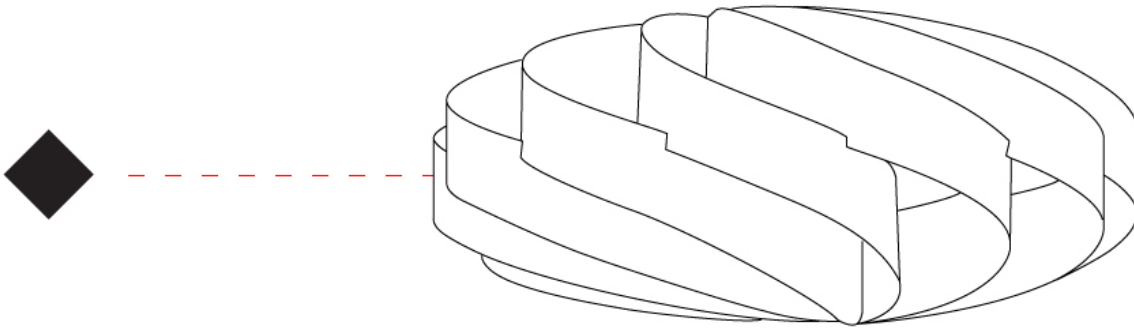

SWIRL SURFACE

D62007-

PROJECT	_____
TYPE	_____
SPECIFIER	_____
QUANTITY	_____
DATE	_____