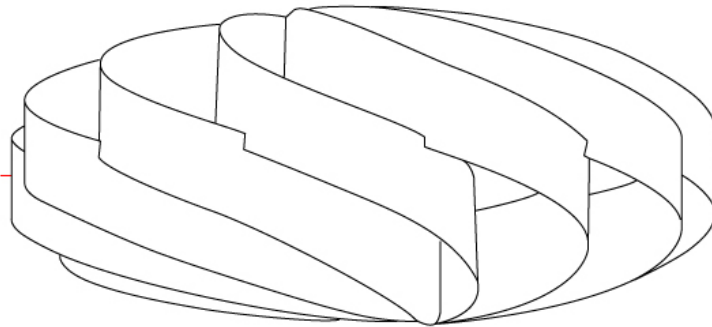

SWIRL SURFACE

D62010-

PROJECT

TYPE

SPECIFIER

QUANTITY

DATE