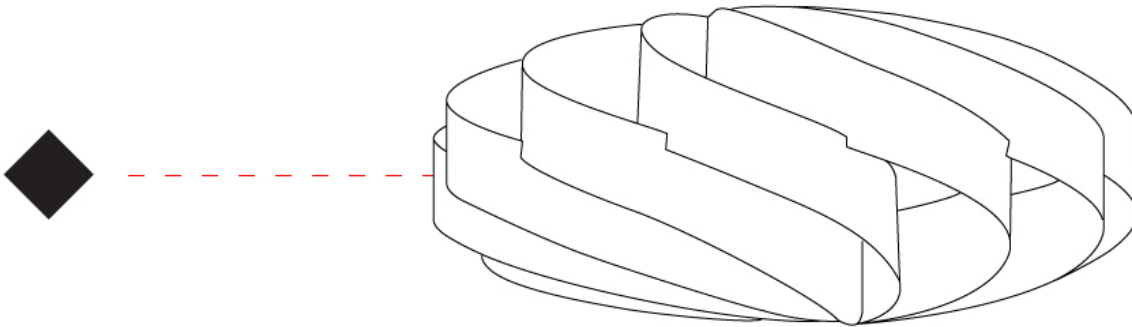

SWIRL SURFACE

D62009-

PROJECT	_____
TYPE	_____
SPECIFIER	_____
QUANTITY	_____
DATE	_____