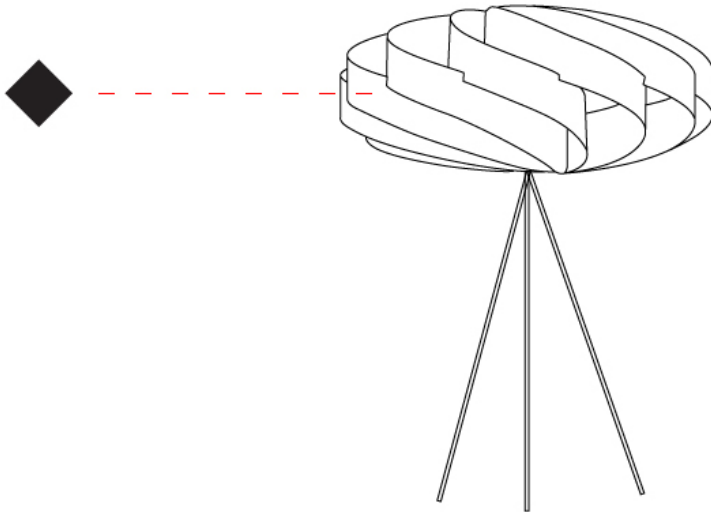

SWIRL PORTABLE

D64005-

PROJECT

TYPE

SPECIFIER

QUANTITY

DATE