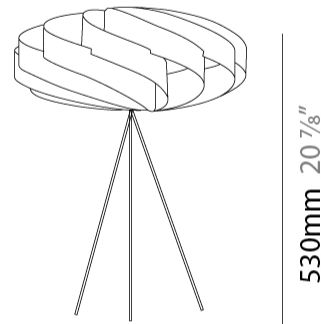

PROJECT
TYPE
SPECIFIER
QUANTITY
DATE

SWIRL PORTABLE

D64005-

base number Finish
Options

1. To build a product code in our configurator select the specify button on the base model # product page
2. To build a manual product code on this datasheet choose from the options listed below in blue font and add the suffix to the base model #

GENERAL

Series: Swirl
Brand: Linea Zero
Division: Design
Mounting Type: Portable
Mounting Location: Table
Subcategory: Table

PHYSICAL

Shape: Round
Diameter (mm): 400
Diameter (in): 15 3/4
Height (mm): 530
Height (in): 20 7/8
Light Distribution: Omnidirectional
Diffuser: Polilux™ Shade - See Finish Options
Fixture Finish: WHI / BLK / SIL / NGD / COP / PKM
Fixture Material: Polilux™/ Metal holder

ELECTRICAL

Number of Lamps: 1
Lamp Type: LED Retrofit
Bulb Included: Bulb Not Included
Max. Wattage Per Lamp (W): 7
Lamp Base: E26
Input Voltage (V): 120
Upon Request: 277Vac / GU24

LED

OPTICAL

RATINGS AND CERTIFICATIONS

Certified By: Certified for North American Standards
IP rating: IP20