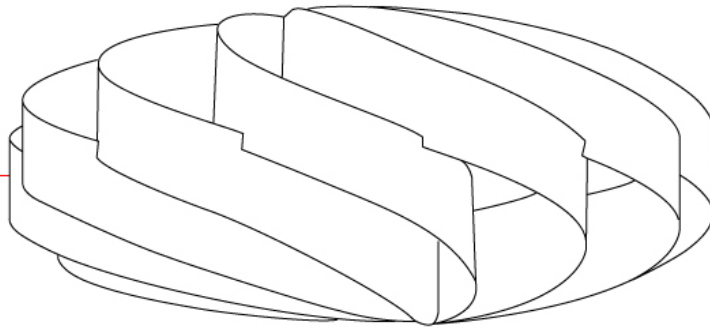

SWIRL SURFACE

D62005-

PROJECT

TYPE

SPECIFIER

QUANTITY

DATE