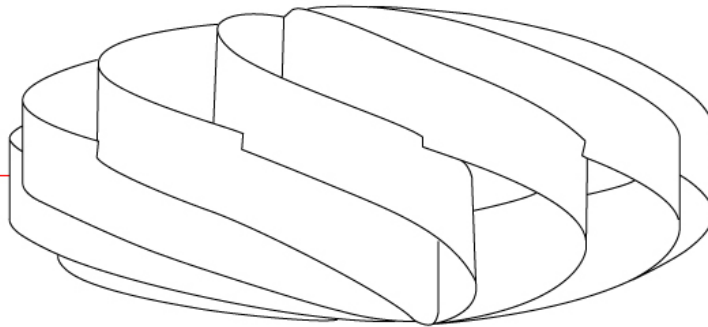

SWIRL SURFACE

D62010-

PROJECT

TYPE

SPECIFIER

QUANTITY

DATE