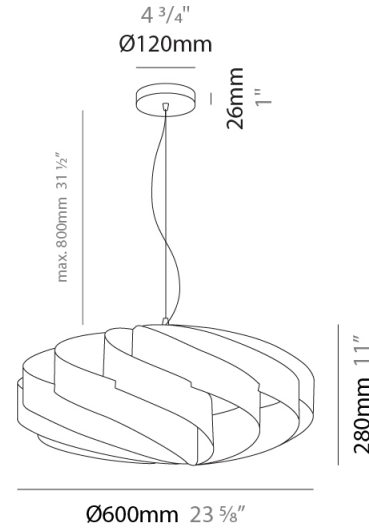

SWIRL SUSPENSION

D61011-

base number   Finish
Options

1. To build a product code in our configurator select the specify button on the base model # product page
2. To build a manual product code on this datasheet choose from the options listed below in blue font and add the suffix to the base model #

GENERAL

Series: Swirl
Partner: Linea Zero
Division: Design
Installation: Suspension
Product Type: Pendant
Mounting Location: Ceiling

PHYSICAL

Shape: Round
Diameter (mm): 600
Diameter (in): 23 ⁵/₈
Height (mm): 280
Height (in): 11
Max. Overall Height (mm): 1080
Max. Overall Height (in): 42 ¹/₂
Diffuser: Polilux™ Shade - See Finish Options
[Fixture Finish: WHI / BLK / SIL / NGD / COP / PKM](#)
Fixture Material: Polilux™/ Metal holder
Primary Material: Non-Static Polilux

ELECTRICAL

Number of Lamps: 1
Lamp Type: LED Retrofit
Bulb Included: Bulb Not Included
Max. Wattage Per Lamp (W): 7
Lamp Base: E26
Input Voltage (V): 120
Lamp Voltage (V): 120
Upon Request: 277Vac / GU24

LED

OPTICAL

RATINGS AND CERTIFICATIONS

Certified By: Certified for North American Standards
IP rating: IP20

PROJECT	_____
TYPE	_____
SPECIFIER	_____
QUANTITY	_____
DATE	_____