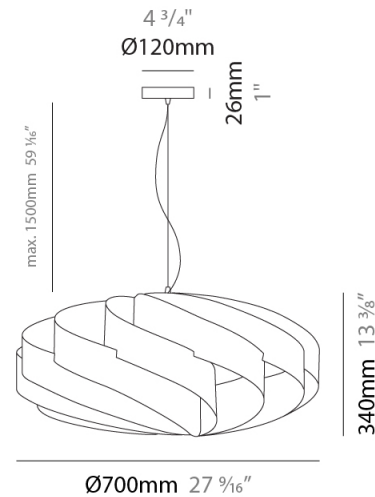

PROJECT	_____
TYPE	_____
SPECIFIER	_____
QUANTITY	_____
DATE	_____

SWIRL SUSPENSION

D61012-

base number   Finish
Options

1. To build a product code in our configurator select the specify button on the base model # product page
2. To build a manual product code on this datasheet choose from the options listed below in blue font and add the suffix to the base model #

GENERAL

Series: Swirl _____
Partner: Linea Zero _____
Division: Design _____
Installation: Suspension _____
Product Type: Pendant _____
Mounting Location: Ceiling _____

PHYSICAL

Shape: Round _____
Diameter (mm): 700 _____
Diameter (in): 27 ⁹/₁₆ _____
Height (mm): 340 _____
Height (in): 13 ³/₈ _____
Max. Overall Height (mm): 1840 _____
Max. Overall Height (in): 72 ⁷/₁₆ _____
Diffuser: Polilux™ Shade - See Finish Options _____
Fixture Finish: WHI / BLK / SIL / NGD / COP / PKM _____
Fixture Material: Polilux™/ Metal holder _____
Primary Material: Non-Static Polilux _____

ELECTRICAL

Number of Lamps: 3 _____
Lamp Type: LED Retrofit _____
Bulb Included: Bulb Not Included _____
Max. Wattage Per Lamp (W): 7 _____
Lamp Base: E26 _____
Input Voltage (V): 120 _____
Upon Request: 277Vac / GU24 _____

LED

OPTICAL

RATINGS AND CERTIFICATIONS

Certified By: Certified for North American Standards _____
IP rating: IP20 _____