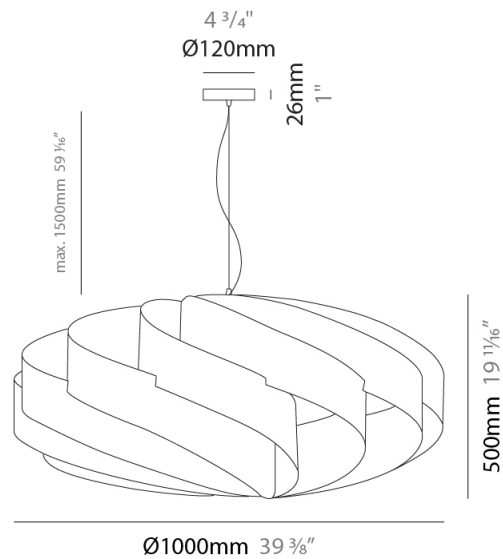

SWIRL SUSPENSION

D61013-

base number   Finish
Options

1. To build a product code in our configurator select the specify button on the base model # product page
2. To build a manual product code on this datasheet choose from the options listed below in blue font and add the suffix to the base model #

GENERAL

Series: Swirl
Partner: Linea Zero
Division: Design
Installation: Suspension
Product Type: Pendant
Mounting Location: Ceiling

PHYSICAL

Shape: Round
Diameter (mm): 1000
Diameter (in): 39 3/8
Height (mm): 500
Height (in): 19 11/16
Max. Overall Height (mm): 2000
Max. Overall Height (in): 78 3/4
Diffuser: Polilux™ Shade - See Finish Options
[Fixture Finish: WHI / BLK / SIL / NGD / COP / PKM](#)
Fixture Material: Polilux™/ Metal holder
Primary Material: Non-Static Polilux

ELECTRICAL

Number of Lamps: 5
Lamp Type: LED Retrofit
Bulb Included: Bulb Not Included
Max. Wattage Per Lamp (W): 7
Lamp Base: E26
Input Voltage (V): 120
Upon Request: 277Vac / GU24

LED

OPTICAL

RATINGS AND CERTIFICATIONS

Certified By: Certified for North American Standards
IP rating: IP20

PROJECT	_____
TYPE	_____
SPECIFIER	_____
QUANTITY	_____
DATE	_____