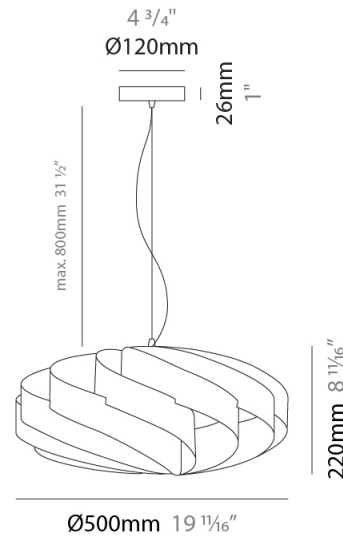

PROJECT	_____
TYPE	_____
SPECIFIER	_____
QUANTITY	_____
DATE	_____

SWIRL SUSPENSION

D61010-

base number   Finish
Options

1. To build a product code in our configurator select the specify button on the base model # product page
2. To build a manual product code on this datasheet choose from the options listed below in blue font and add the suffix to the base model #

GENERAL

Series: Swirl
Partner: Linea Zero
Division: Design
Installation: Suspension
Product Type: Pendant
Mounting Location: Ceiling

PHYSICAL

Shape: Round
Diameter (mm): 500
Diameter (in): 19 11/16
Height (mm): 220
Height (in): 8 11/16
Max. Overall Height (mm): 1020
Max. Overall Height (in): 40 3/16
Diffuser: Polilux™ Shade - See Finish Options
Fixture Finish: WHI / BLK / SIL / NGD / COP / PKM
Fixture Material: Polilux™/ Metal holder
Primary Material: Non-Static Polilux
Cable Details: Cable length 31" - Transparent

ELECTRICAL

Number of Lamps: 1
Lamp Type: LED Retrofit
Bulb Included: Bulb Not Included
Max. Wattage Per Lamp (W): 7
Lamp Base: E26
Input Voltage (V): 120
Upon Request: 277Vac / GU24

LED

OPTICAL

RATINGS AND CERTIFICATIONS

Certified By: Certified for North American Standards
IP rating: IP20