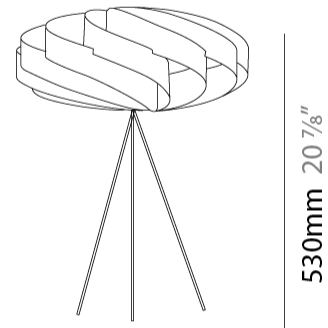

PROJECT _____

TYPE _____

SPECIFIER _____

QUANTITY _____

DATE _____

SWIRL PORTABLE

D64005-

base number _____
Finish Options _____

1. To build a product code in our configurator select the specify button on the base model # product page
2. To build a manual product code on this datasheet choose from the options listed below in blue font and add the suffix to the base model #

GENERAL

Series: Swirl _____

Partner: Linea Zero _____

Division: Design _____

Installation: Portable _____

Product Type: Table _____

Mounting Location: Table _____

PHYSICAL

Shape: Round _____

Diameter (mm): 400 _____

Diameter (in): 15 ³/₄ _____

Height (mm): 530 _____

Height (in): 20 ⁷/₈ _____

Diffuser: Polilux™ Shade - See Finish Options _____

Fixture Finish: WHI / BLK / SIL / NGD / COP / PKM _____

Fixture Material: Polilux™/ Metal holder _____

Primary Material: Non-Static Polilux _____

ELECTRICAL

Number of Lamps: 1 _____

Lamp Type: LED Retrofit _____

Bulb Included: Bulb Not Included _____

Max. Wattage Per Lamp (W): 7 _____

Lamp Base: E26 _____

Input Voltage (V): 120 _____

Upon Request: 277Vac / GU24 _____

LED

OPTICAL

RATINGS AND CERTIFICATIONS

Certified By: Certified for North American Standards _____

IP rating: IP20 _____