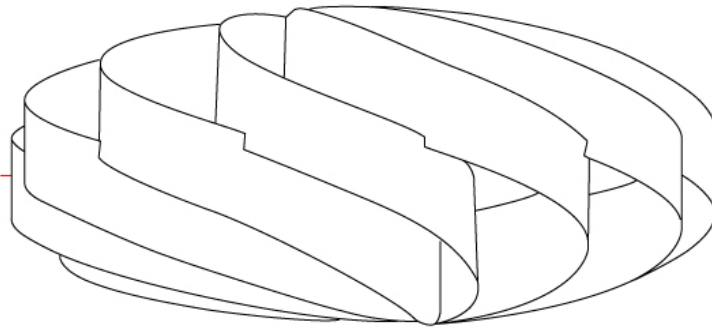

SWIRL SURFACE

D62005-

PROJECT	_____
TYPE	_____
SPECIFIER	_____
QUANTITY	_____
DATE	_____