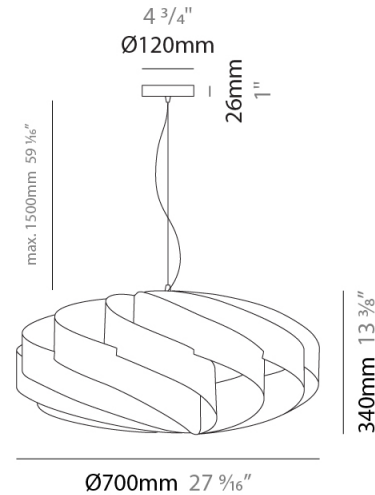

PROJECT	_____
TYPE	_____
SPECIFIER	_____
QUANTITY	_____
DATE	_____

SWIRL SUSPENSION

D61012-

base number   Finish
Options

1. To build a product code in our configurator select the specify button on the base model # product page
2. To build a manual product code on this datasheet choose from the options listed below in blue font and add the suffix to the base model #

GENERAL

Series: Swirl
Brand: Linea Zero
Division: Design
Mounting Type: Suspension
Mounting Location: Ceiling
Subcategory: Pendant

PHYSICAL

Shape: Round
Diameter (mm): 700
Diameter (in): 27 ⁹/₁₆
Height (mm): 340
Height (in): 13 ³/₈
Max. Overall Height (mm): 1840
Max. Overall Height (in): 72 ⁷/₁₆
Light Distribution: Omnidirectional
Diffuser: Polilux™ Shade - See Finish Options
Fixture Finish: WHI / BLK / SIL / NGD / COP / PKM
Fixture Material: Polilux™/ Metal holder

ELECTRICAL

Number of Lamps: 3
Lamp Type: LED Retrofit
Bulb Included: Bulb Not Included
Max. Wattage Per Lamp (W): 7
Lamp Base: E26
Input Voltage (V): 120
Upon Request: 277Vac / GU24

LED

OPTICAL

RATINGS AND CERTIFICATIONS

Certified By: Certified for North American Standards
IP rating: IP20