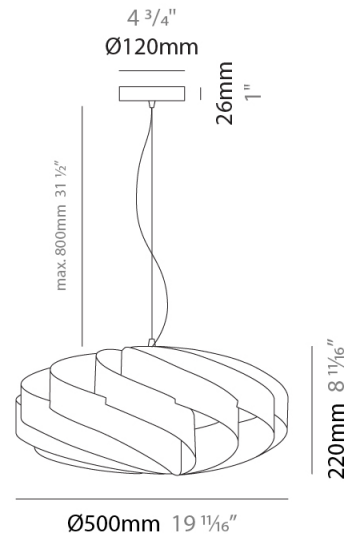

PROJECT	
TYPE	
SPECIFIER	
QUANTITY	
DATE	

SWIRL SUSPENSION

D61010-

base number Finish
Options

1. To build a product code in our configurator select the specify button on the base model # product page
2. To build a manual product code on this datasheet choose from the options listed below in blue font and add the suffix to the base model #

GENERAL

Series: Swirl
Brand: Linea Zero
Division: Design
Mounting Type: Suspension
Mounting Location: Ceiling
Subcategory: Pendant

PHYSICAL

Shape: Round
Diameter (mm): 500
Diameter (in): 19 11/16
Height (mm): 220
Height (in): 8 11/16
Max. Overall Height (mm): 1020
Max. Overall Height (in): 40 3/16
Light Distribution: Omnidirectional
Diffuser: Polilux™ Shade - See Finish Options
Fixture Finish: WHI / BLK / SIL / NGD / COP / PKM
Fixture Material: Polilux™/ Metal holder
Cable Details: Cable length 31" - Transparent

ELECTRICAL

Number of Lamps: 1
Lamp Type: LED Retrofit
Bulb Included: Bulb Not Included
Max. Wattage Per Lamp (W): 7
Lamp Base: E26
Input Voltage (V): 120
Upon Request: 277Vac / GU24

LED

OPTICAL

RATINGS AND CERTIFICATIONS

Certified By: Certified for North American Standards
IP rating: IP20