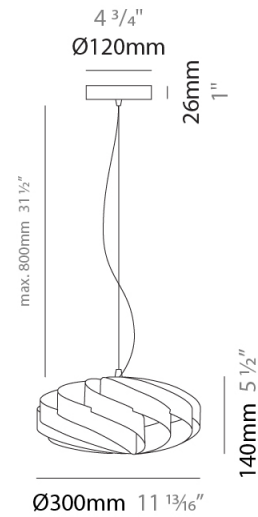

SWIRL SUSPENSION

D61008-

base number   Finish
Options

1. To build a product code in our configurator select the specify button on the base model # product page
2. To build a manual product code on this datasheet choose from the options listed below in blue font and add the suffix to the base model #

GENERAL

Series: Swirl
Brand: Linea Zero
Division: Design
Mounting Type: Suspension
Mounting Location: Ceiling
Subcategory: Pendant

PHYSICAL

Shape: Round
Diameter (mm): 300
Diameter (in): 11 ¹³/₁₆
Height (mm): 140
Height (in): 5 ¹/₂
Max. Overall Height (mm): 940
Max. Overall Height (in): 37
Light Distribution: Omnidirectional
Diffuser: Polilux™ Shade - See Finish Options
Fixture Finish: WHI / BLK / SIL / NGD / COP / PKM
Fixture Material: Polilux™/ Metal holder

ELECTRICAL

Number of Lamps: 1
Lamp Type: LED Retrofit
Bulb Included: Bulb Not Included
Max. Wattage Per Lamp (W): 3
Lamp Base: E12
Input Voltage (V): 120

LED

OPTICAL

RATINGS AND CERTIFICATIONS

Certified By: Certified for North American Standards
IP rating: IP20

PROJECT	_____
TYPE	_____
SPECIFIER	_____
QUANTITY	_____
DATE	_____