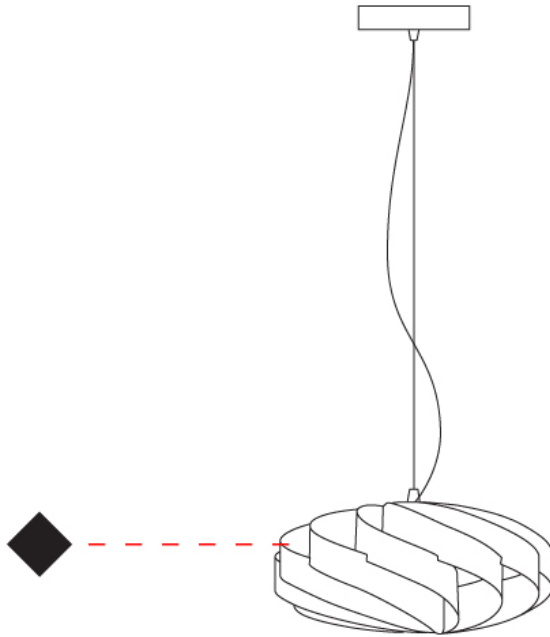

SWIRL SUSPENSION

D61008-

PROJECT _____

TYPE _____

SPECIFIER _____

QUANTITY _____

DATE _____

D