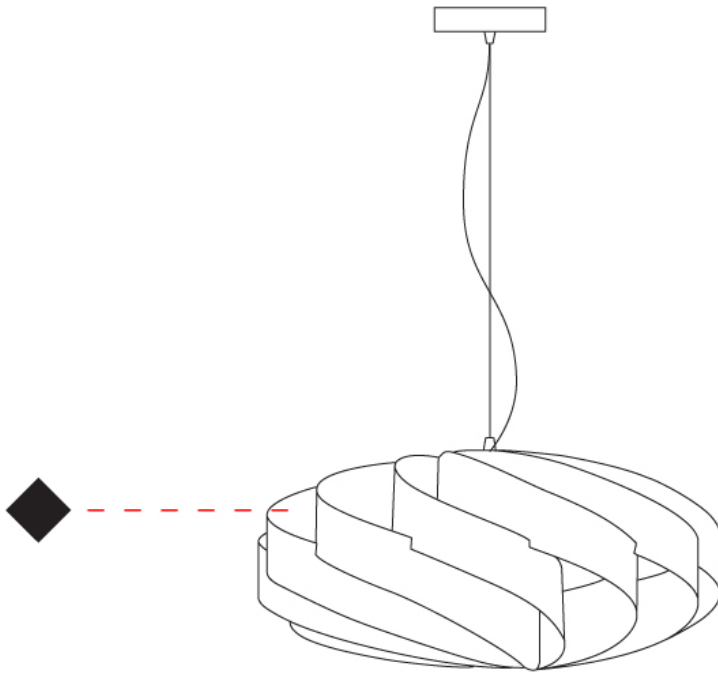

SWIRL SUSPENSION

D61010-

PROJECT

TYPE

SPECIFIER

QUANTITY

DATE