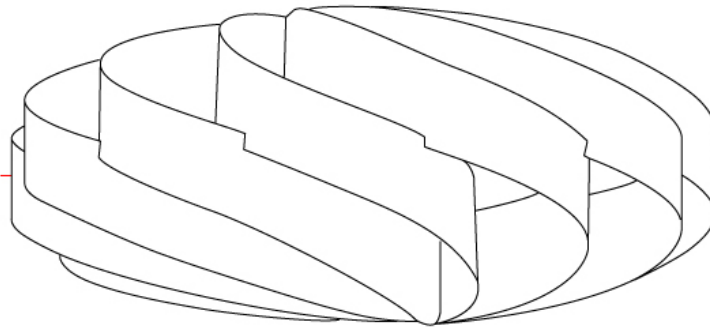

SWIRL PORTABLE

D64004-

PROJECT

TYPE

SPECIFIER

QUANTITY

DATE