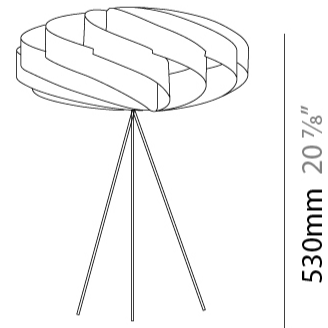

PROJECT _____
TYPE _____
SPECIFIER _____
QUANTITY _____
DATE _____

SWIRL PORTABLE

D64005-

base number   Finish
Options

1. To build a product code in our configurator select the specify button on the base model # product page
2. To build a manual product code on this datasheet choose from the options listed below in blue font and add the suffix to the base model #

GENERAL

Series: Swirl
Brand: Linea Zero
Division: Design
Mounting Type: Portable
Mounting Location: Table
Subcategory: Table

PHYSICAL

Shape: Round
Diameter (mm): 400
Diameter (in): 15 ³/₄
Height (mm): 530
Height (in): 20 ⁷/₈
Light Distribution: Omnidirectional
Diffuser: Polilux™ Shade - See Finish Options
Fixture Finish: WHI / BLK / SIL / NGD / COP / PKM
Fixture Material: Polilux™/ Metal holder

ELECTRICAL

Number of Lamps: 1
Lamp Type: LED Retrofit
Bulb Included: Bulb Not Included
Max. Wattage Per Lamp (W): 7
Lamp Base: E26
Input Voltage (V): 120
Upon Request: 277Vac / GU24

LED

OPTICAL

RATINGS AND CERTIFICATIONS

Certified By: Certified for North American Standards
IP rating: IP20