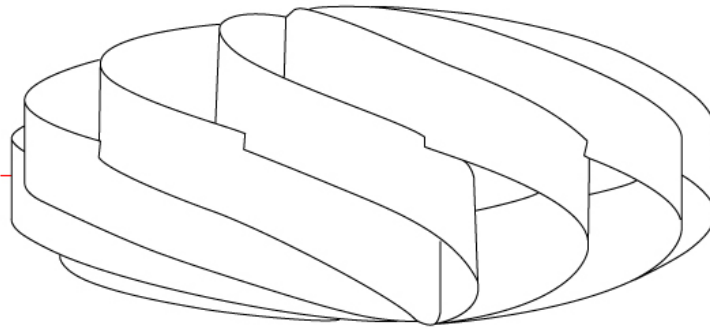

SWIRL PORTABLE

D64003-

PROJECT _____

TYPE _____

SPECIFIER _____

QUANTITY _____

DATE _____