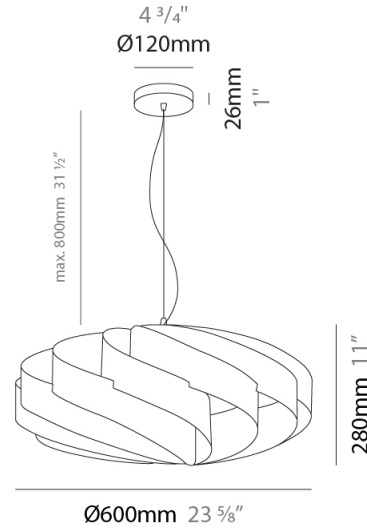

PROJECT	_____
TYPE	_____
SPECIFIER	_____
QUANTITY	_____
DATE	_____

SWIRL SUSPENSION

D61011-

base number   Finish
Options

1. To build a product code in our configurator select the specify button on the base model # product page
2. To build a manual product code on this datasheet choose from the options listed below in blue font and add the suffix to the base model #

GENERAL

Series: Swirl _____
Partner: Linea Zero _____
Division: Design _____
Installation: Suspension _____
Product Type: Pendant _____
Mounting Location: Ceiling _____

PHYSICAL

Shape: Round _____
Diameter (mm): 600 _____
Diameter (in): 23 ⁵/₈ _____
Height (mm): 280 _____
Height (in): 11 _____
Max. Overall Height (mm): 1080 _____
Max. Overall Height (in): 42 ¹/₂ _____
Diffuser: Polilux™ Shade - See Finish Options _____
Fixture Finish: WHI / BLK / SIL / NGD / COP / PKM _____
Fixture Material: Polilux™/ Metal holder _____
Primary Material: Non-Static Polilux _____

ELECTRICAL

Number of Lamps: 1 _____
Lamp Type: LED Retrofit _____
Bulb Included: Bulb Not Included _____
Max. Wattage Per Lamp (W): 7 _____
Lamp Base: E26 _____
Input Voltage (V): 120 _____
Lamp Voltage (V): 120 _____
Upon Request: 277Vac / GU24 _____

LED

OPTICAL

RATINGS AND CERTIFICATIONS

Certified By: Certified for North American Standards _____
IP rating: IP20 _____