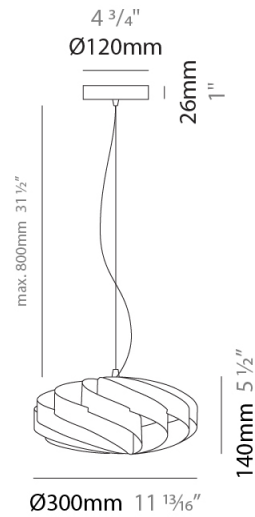

SWIRL SUSPENSION

D61008-

base number   Finish
Options

1. To build a product code in our configurator select the specify button on the base model # product page
2. To build a manual product code on this datasheet choose from the options listed below in blue font and add the suffix to the base model #

GENERAL

Series: Swirl
Partner: Linea Zero
Division: Design
Installation: Suspension
Product Type: Pendant
Mounting Location: Ceiling

PHYSICAL

Shape: Round
Diameter (mm): 300
Diameter (in): 11 ¹³/₁₆
Height (mm): 140
Height (in): 5 ¹/₂
Max. Overall Height (mm): 940
Max. Overall Height (in): 37
Diffuser: Polilux™ Shade - See Finish Options
[Fixture Finish: WHI / BLK / SIL / NGD / COP / PKM](#)
Fixture Material: Polilux™/ Metal holder
Primary Material: Non-Static Polilux

ELECTRICAL

Number of Lamps: 1
Lamp Type: LED Retrofit
Bulb Included: Bulb Not Included
Max. Wattage Per Lamp (W): 3
Lamp Base: E12
Input Voltage (V): 120

LED

OPTICAL

RATINGS AND CERTIFICATIONS

Certified By: Certified for North American Standards
IP rating: IP20

PROJECT	_____
TYPE	_____
SPECIFIER	_____
QUANTITY	_____
DATE	_____