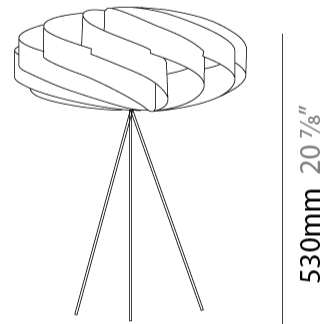

PROJECT _____
TYPE _____
SPECIFIER _____
QUANTITY _____
DATE _____

SWIRL PORTABLE

D64005-

base number _____
Finish _____
Options _____

1. To build a product code in our configurator select the specify button on the base model # product page
2. To build a manual product code on this datasheet choose from the options listed below in blue font and add the suffix to the base model #

GENERAL

Series: Swirl _____
Brand: Linea Zero _____
Division: Design _____
Mounting Type: Portable _____
Mounting Location: Table _____
Subcategory: Table _____

PHYSICAL

Shape: Round _____
Diameter (mm): 400 _____
Diameter (in): 15 ³/₄ _____
Height (mm): 530 _____
Height (in): 20 ⁷/₈ _____
Light Distribution: Omnidirectional _____
Diffuser: Polilux™ Shade - See Finish Options _____
Fixture Finish: WHI / BLK / SIL / NGD / COP / PKM _____
Fixture Material: Polilux™/ Metal holder _____

ELECTRICAL

Number of Lamps: 1 _____
Lamp Type: LED Retrofit _____
Bulb Included: Bulb Not Included _____
Max. Wattage Per Lamp (W): 7 _____
Lamp Base: E26 _____
Input Voltage (V): 120 _____
Upon Request: 277Vac / GU24 _____

LED

OPTICAL

RATINGS AND CERTIFICATIONS

Certified By: Certified for North American Standards _____
IP rating: IP20 _____