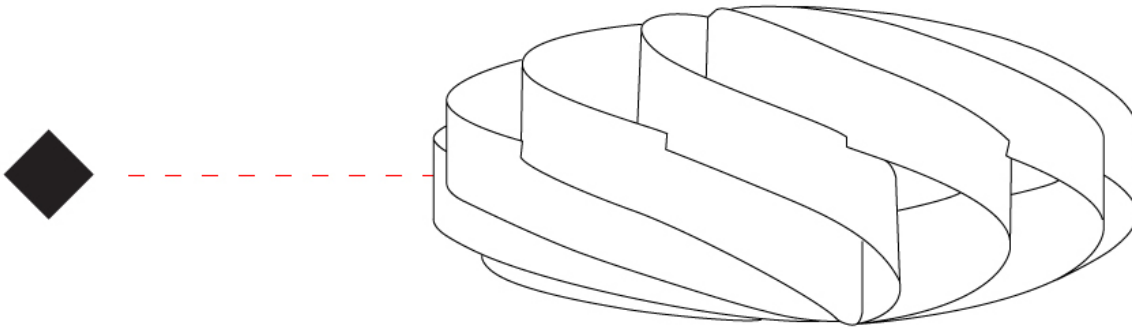

SWIRL SURFACE

D62006-

PROJECT	_____
TYPE	_____
SPECIFIER	_____
QUANTITY	_____
DATE	_____