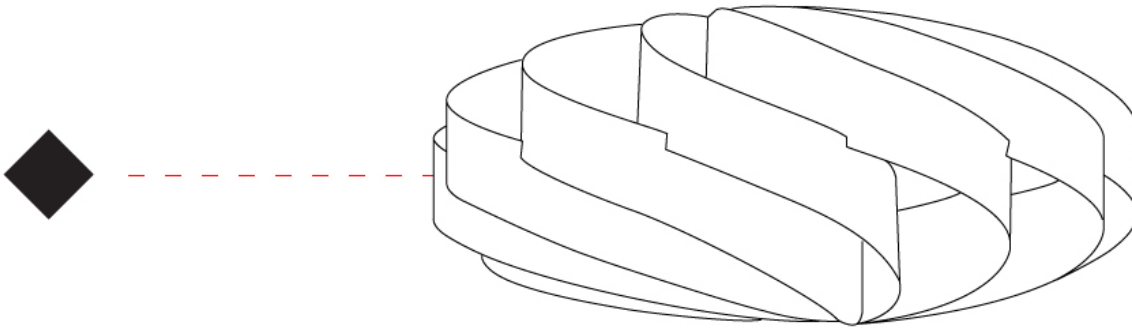

SWIRL PORTABLE

D64002-

PROJECT	_____
TYPE	_____
SPECIFIER	_____
QUANTITY	_____
DATE	_____