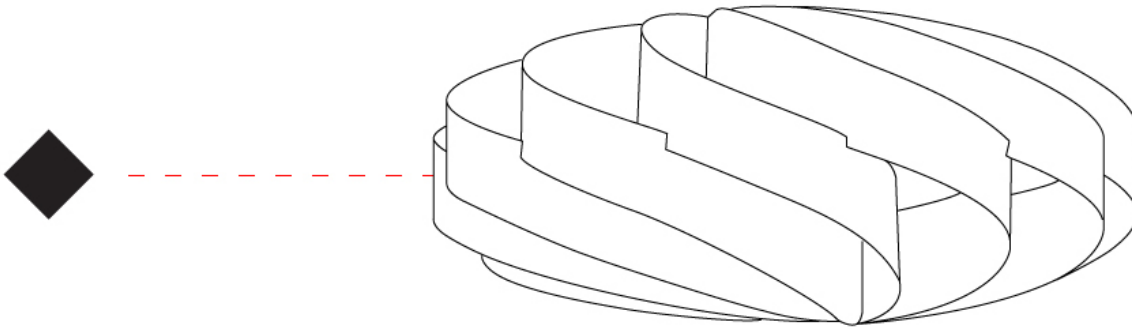

SWIRL SURFACE

D62008-

PROJECT _____

TYPE _____

SPECIFIER _____

QUANTITY _____

DATE _____