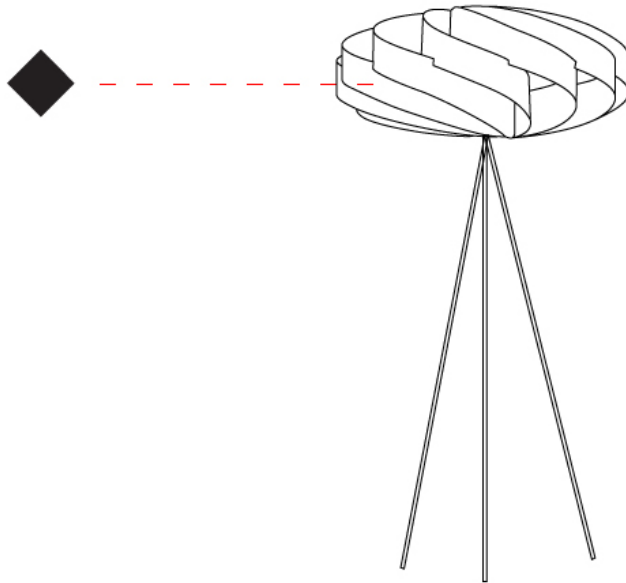

SWIRL PORTABLE

D64007-

PROJECT

TYPE

SPECIFIER

QUANTITY

DATE