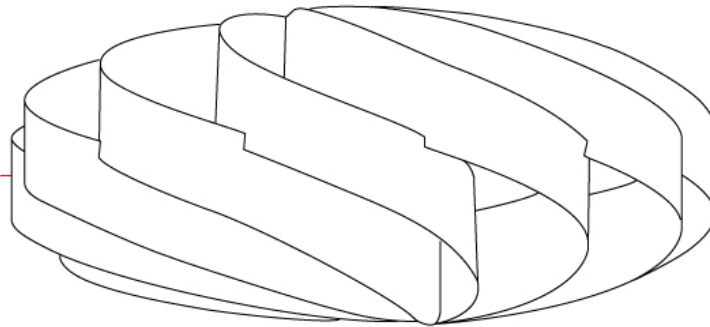

SWIRL SURFACE

D62009-

PROJECT

TYPE

SPECIFIER

QUANTITY

DATE