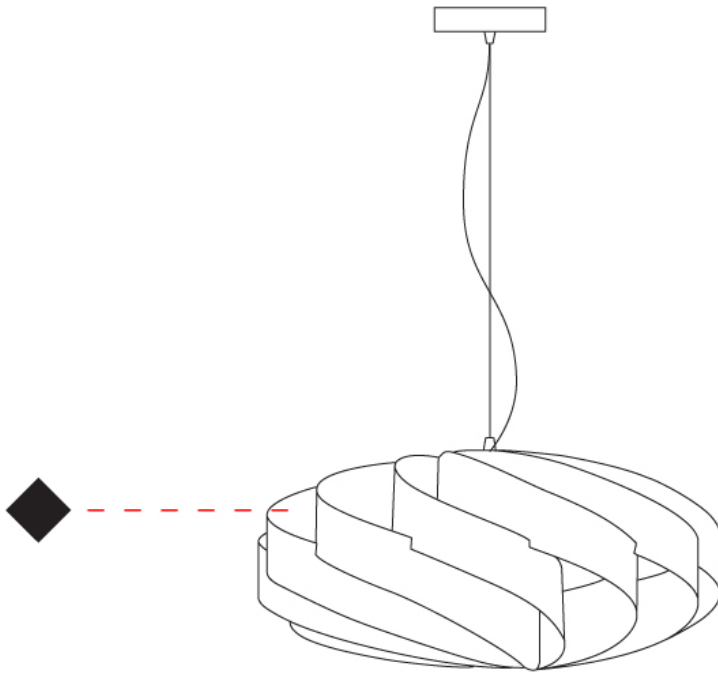

SWIRL SUSPENSION

D61010-

PROJECT _____

TYPE _____

SPECIFIER _____

QUANTITY _____

DATE _____