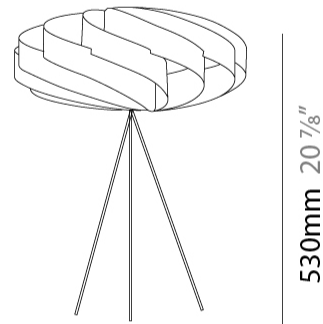

PROJECT _____

TYPE _____

SPECIFIER _____

QUANTITY _____

DATE _____

SWIRL PORTABLE

D64005-

base number _____
Finish _____
Options _____

1. To build a product code in our configurator select the specify button on the base model # product page
2. To build a manual product code on this datasheet choose from the options listed below in blue font and add the suffix to the base model #

GENERAL

Series: Swirl _____

Brand: Linea Zero _____

Division: Design _____

Mounting Type: Portable _____

Mounting Location: Table _____

Subcategory: Table _____

PHYSICAL

Shape: Round _____

Diameter (mm): 400 _____

Diameter (in): 15 ³/₄ _____

Height (mm): 530 _____

Height (in): 20 ⁷/₈ _____

Light Distribution: Omnidirectional _____

Diffuser: Polilux™ Shade - See Finish Options _____

Fixture Finish: WHI / BLK / SIL / NGD / COP / PKM _____

Fixture Material: Polilux™/ Metal holder _____

ELECTRICAL

Number of Lamps: 1 _____

Lamp Type: LED Retrofit _____

Bulb Included: Bulb Not Included _____

Max. Wattage Per Lamp (W): 7 _____

Lamp Base: E26 _____

Input Voltage (V): 120 _____

Upon Request: 277Vac / GU24 _____

LED

OPTICAL

RATINGS AND CERTIFICATIONS

Certified By: Certified for North American Standards _____

IP rating: IP20 _____