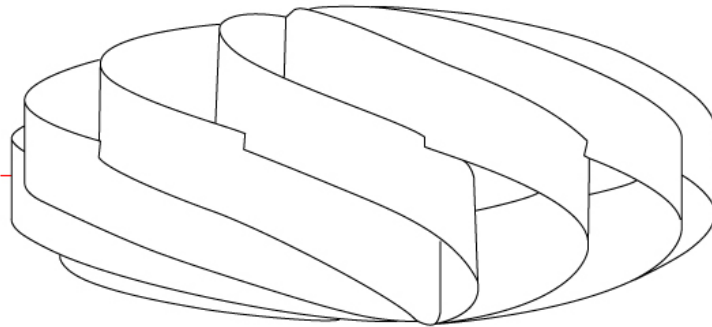

SWIRL SURFACE

D62007-

PROJECT

TYPE

SPECIFIER

QUANTITY

DATE