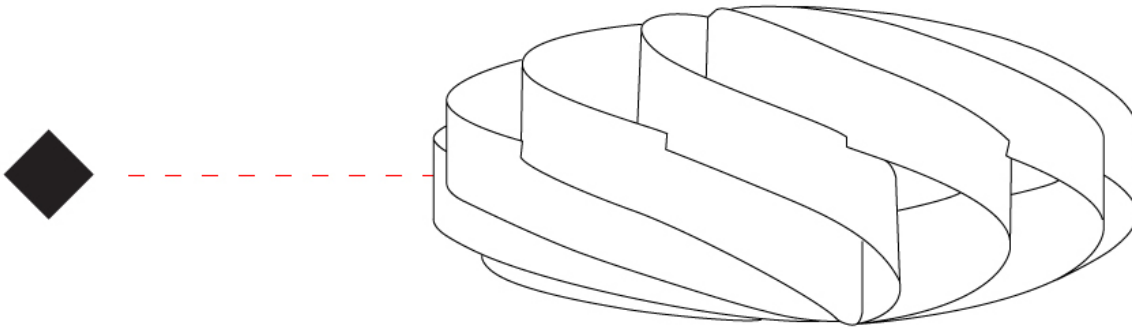

SWIRL SURFACE

D62010-

PROJECT	_____
TYPE	_____
SPECIFIER	_____
QUANTITY	_____
DATE	_____