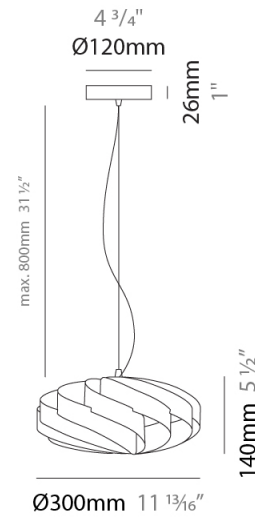

SWIRL SUSPENSION

D61008-

base number   Finish
Options

1. To build a product code in our configurator select the specify button on the base model # product page
2. To build a manual product code on this datasheet choose from the options listed below in blue font and add the suffix to the base model #

GENERAL

Series: Swirl
Brand: Linea Zero
Division: Design
Mounting Type: Suspension
Mounting Location: Ceiling
Subcategory: Pendant

PHYSICAL

Shape: Round
Diameter (mm): 300
Diameter (in): 11 ¹³/₁₆
Height (mm): 140
Height (in): 5 ¹/₂
Max. Overall Height (mm): 940
Max. Overall Height (in): 37
Light Distribution: Omnidirectional
Diffuser: Polilux™ Shade - See Finish Options
Fixture Finish: WHI / BLK / SIL / NGD / COP / PKM
Fixture Material: Polilux™/ Metal holder

ELECTRICAL

Number of Lamps: 1
Lamp Type: LED Retrofit
Bulb Included: Bulb Not Included
Max. Wattage Per Lamp (W): 3
Lamp Base: E12
Input Voltage (V): 120

LED

OPTICAL

RATINGS AND CERTIFICATIONS

Certified By: Certified for North American Standards
IP rating: IP20

PROJECT	_____
TYPE	_____
SPECIFIER	_____
QUANTITY	_____
DATE	_____