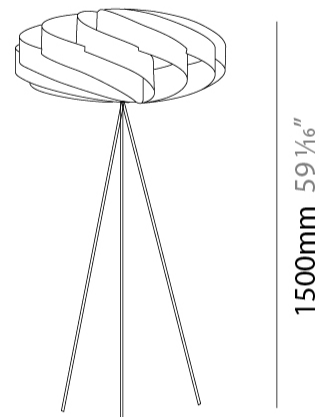

PROJECT	_____
TYPE	_____
SPECIFIER	_____
QUANTITY	_____
DATE	_____

SWIRL PORTABLE

D64007-

base number   Finish
Options

1. To build a product code in our configurator select the specify button on the base model # product page
2. To build a manual product code on this datasheet choose from the options listed below in blue font and add the suffix to the base model #

GENERAL

Series: Swirl
Brand: Linea Zero
Division: Design
Mounting Type: Portable
Mounting Location: Floor
Subcategory: Floor

PHYSICAL

Shape: Round
Diameter (mm): 500
Diameter (in): 19 11/16
Height (mm): 1500
Height (in): 59 1/16
Light Distribution: Omnidirectional
Diffuser: Polilux™ Shade - See Finish Options
[Fixture Finish: WHI / BLK / SIL / NGD / COP / PKM](#)
Fixture Material: Polilux™/ Metal holder

ELECTRICAL

Number of Lamps: 1
Lamp Type: LED Retrofit
Bulb Included: Bulb Not Included
Max. Wattage Per Lamp (W): 7
Lamp Base: E26
Input Voltage (V): 120
Upon Request: 277Vac / GU24

LED

OPTICAL

RATINGS AND CERTIFICATIONS

Certified By: Certified for North American Standards
IP rating: IP20