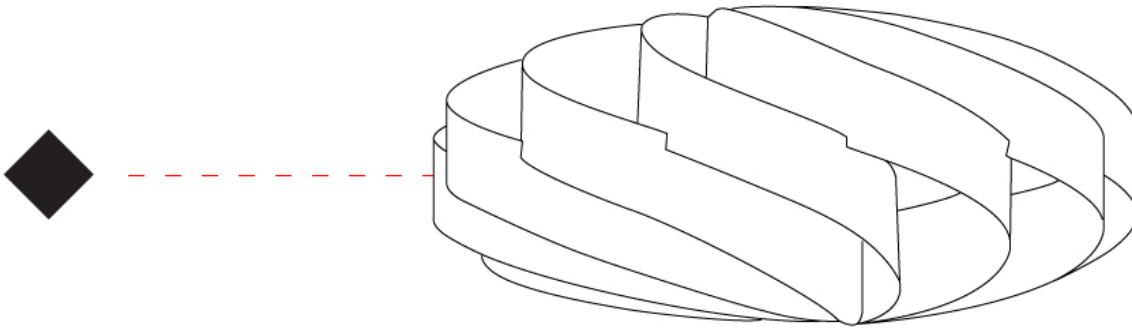

SWIRL SURFACE

D62005-

PROJECT	_____
TYPE	_____
SPECIFIER	_____
QUANTITY	_____
DATE	_____