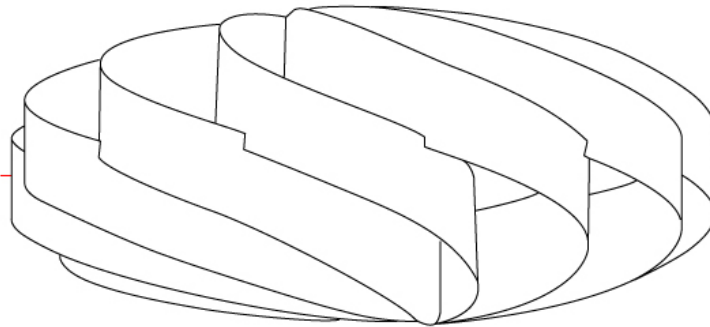

SWIRL PORTABLE

D64003-

PROJECT

TYPE

SPECIFIER

QUANTITY

DATE