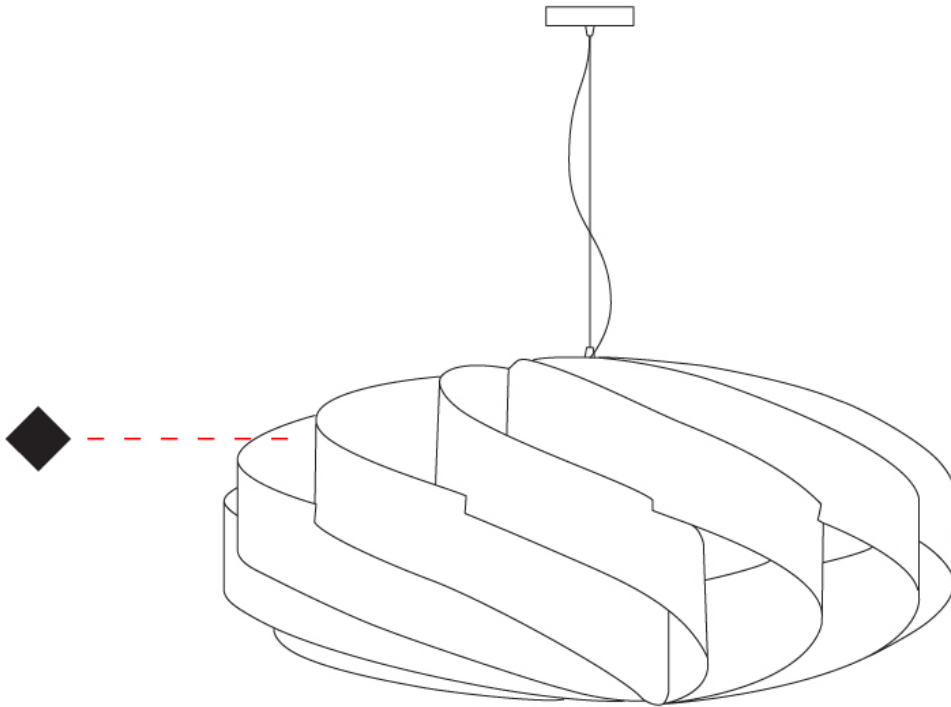

SWIRL SUSPENSION

D61013-

PROJECT _____

TYPE _____

SPECIFIER _____

QUANTITY _____

DATE _____