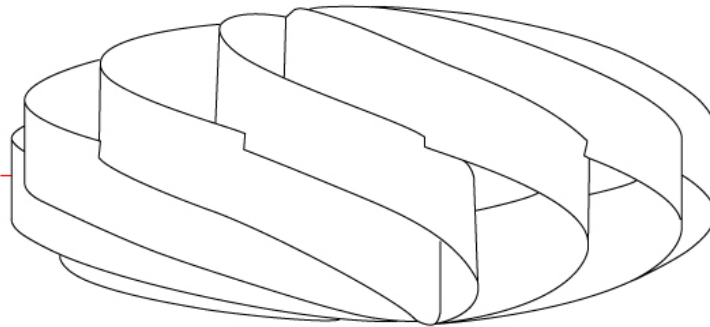

SWIRL SURFACE

D62010-

PROJECT

TYPE

SPECIFIER

QUANTITY

DATE