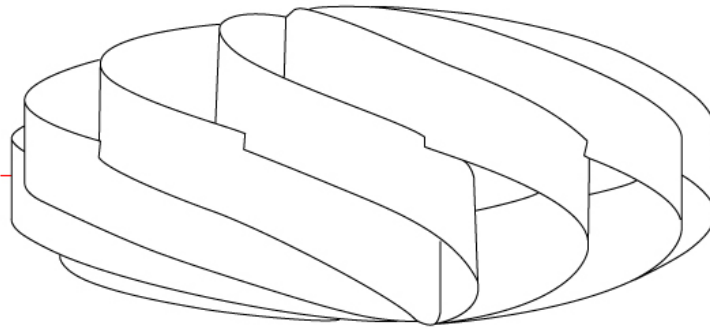

SWIRL SURFACE

D62008-

PROJECT

TYPE

SPECIFIER

QUANTITY

DATE