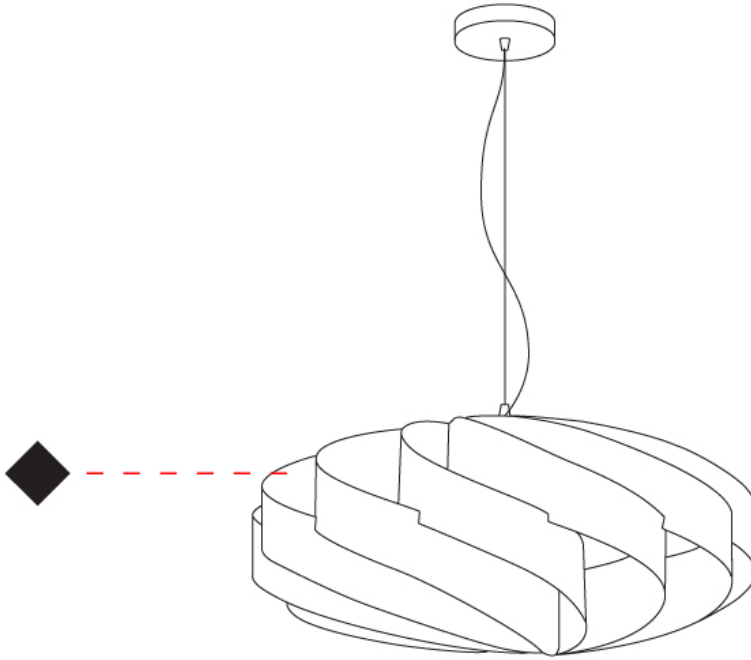

SWIRL SUSPENSION

D61011-

PROJECT

TYPE

SPECIFIER

QUANTITY

DATE

D