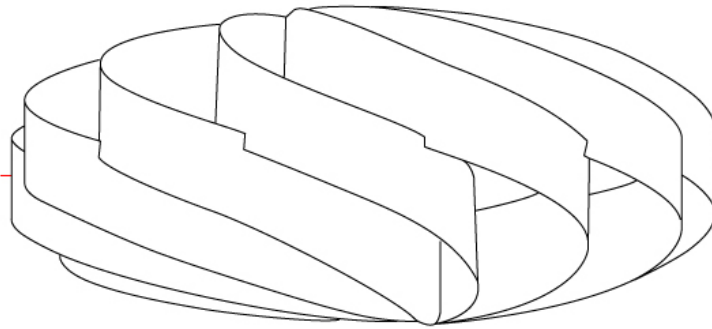

SWIRL SURFACE

D62006-

PROJECT _____

TYPE _____

SPECIFIER _____

QUANTITY _____

DATE _____