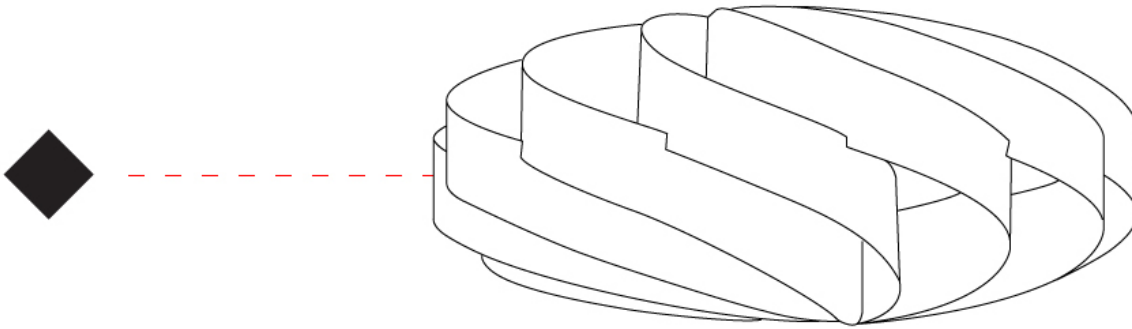

SWIRL SURFACE

D62007-

PROJECT _____

TYPE _____

SPECIFIER _____

QUANTITY _____

DATE _____