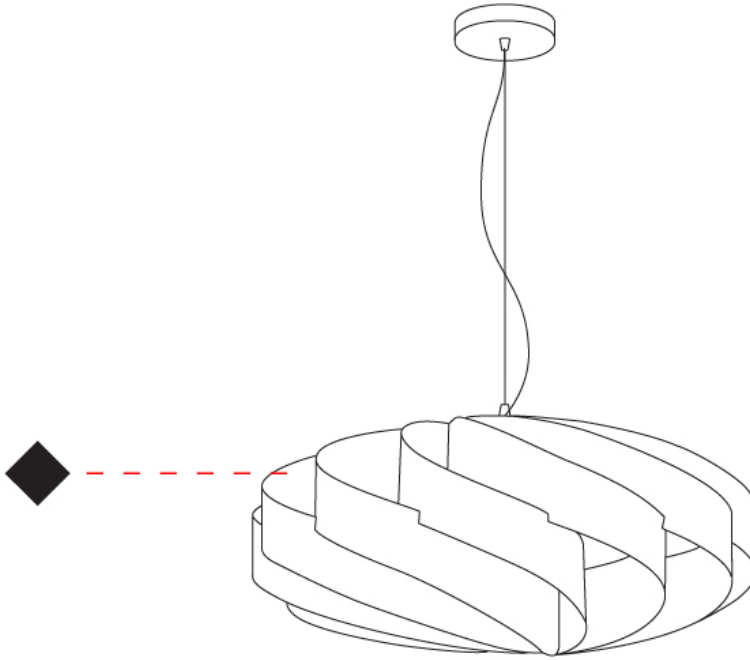

SWIRL SUSPENSION

D61011-

PROJECT

TYPE

SPECIFIER

QUANTITY

DATE