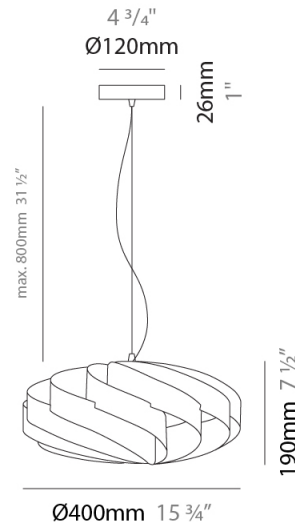

SWIRL SUSPENSION

D61009-

base number   Finish
Options

1. To build a product code in our configurator select the specify button on the base model # product page
2. To build a manual product code on this datasheet choose from the options listed below in blue font and add the suffix to the base model #

GENERAL

Series: Swirl
Brand: Linea Zero
Division: Design
Mounting Type: Suspension
Mounting Location: Ceiling
Subcategory: Pendant

PHYSICAL

Shape: Round
Diameter (mm): 400
Diameter (in): 15 3/4
Height (mm): 190
Height (in): 7 1/2
Max. Overall Height (mm): 990
Max. Overall Height (in): 39
Light Distribution: Omnidirectional
Diffuser: Polilux™ Shade - See Finish Options
Fixture Finish: WHI / BLK / SIL / NGD / COP / PKM
Fixture Material: Polilux™/ Metal holder

ELECTRICAL

Number of Lamps: 1
Lamp Type: LED Retrofit
Bulb Included: Bulb Not Included
Max. Wattage Per Lamp (W): 7
Lamp Base: E26
Input Voltage (V): 120
Upon Request: 277Vac / GU24

LED

OPTICAL

RATINGS AND CERTIFICATIONS

Certified By: Certified for North American Standards
IP rating: IP20

PROJECT	_____
TYPE	_____
SPECIFIER	_____
QUANTITY	_____
DATE	_____