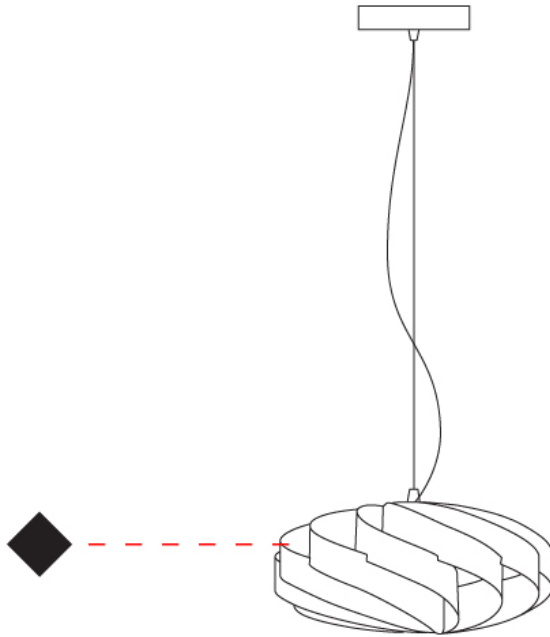

SWIRL SUSPENSION

D61008-

PROJECT

TYPE

SPECIFIER

QUANTITY

DATE

D