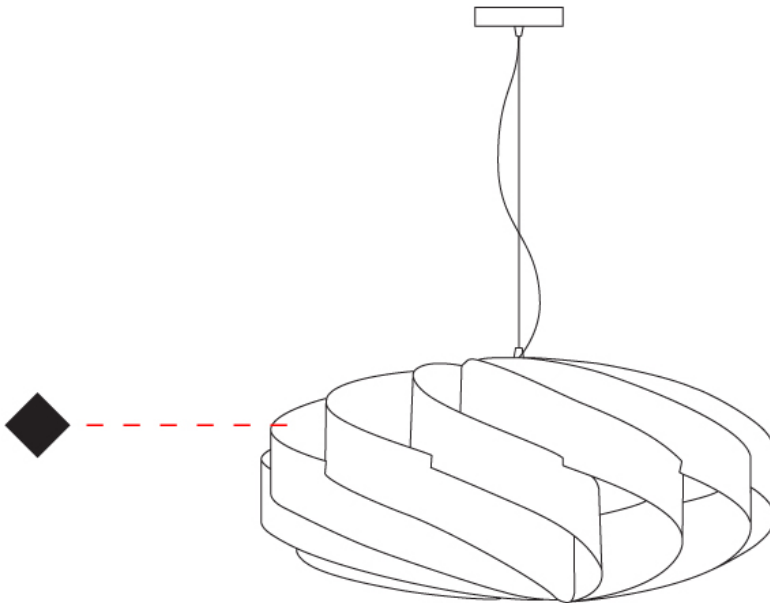

SWIRL SUSPENSION

D61012-

PROJECT

TYPE

SPECIFIER

QUANTITY

DATE

D