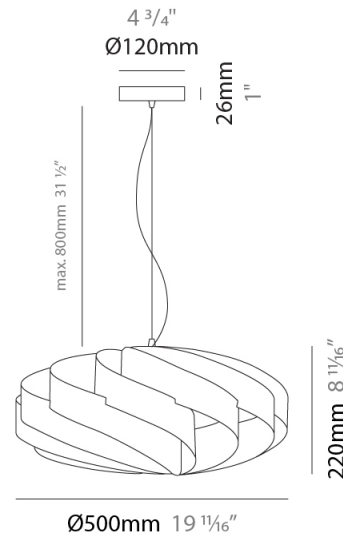

PROJECT	
TYPE	
SPECIFIER	
QUANTITY	
DATE	

SWIRL SUSPENSION

D61010-

base number Finish
Options

1. To build a product code in our configurator select the specify button on the base model # product page
2. To build a manual product code on this datasheet choose from the options listed below in blue font and add the suffix to the base model #

GENERAL

Series: Swirl
Brand: Linea Zero
Division: Design
Mounting Type: Suspension
Mounting Location: Ceiling
Subcategory: Pendant

PHYSICAL

Shape: Round
Diameter (mm): 500
Diameter (in): 19 11/16
Height (mm): 220
Height (in): 8 11/16
Max. Overall Height (mm): 1020
Max. Overall Height (in): 40 3/16
Light Distribution: Omnidirectional
Diffuser: Polilux™ Shade - See Finish Options
Fixture Finish: WHI / BLK / SIL / NGD / COP / PKM
Fixture Material: Polilux™/ Metal holder
Cable Details: Cable length 31" - Transparent

ELECTRICAL

Number of Lamps: 1
Lamp Type: LED Retrofit
Bulb Included: Bulb Not Included
Max. Wattage Per Lamp (W): 7
Lamp Base: E26
Input Voltage (V): 120
Upon Request: 277Vac / GU24

LED

OPTICAL

RATINGS AND CERTIFICATIONS

Certified By: Certified for North American Standards
IP rating: IP20