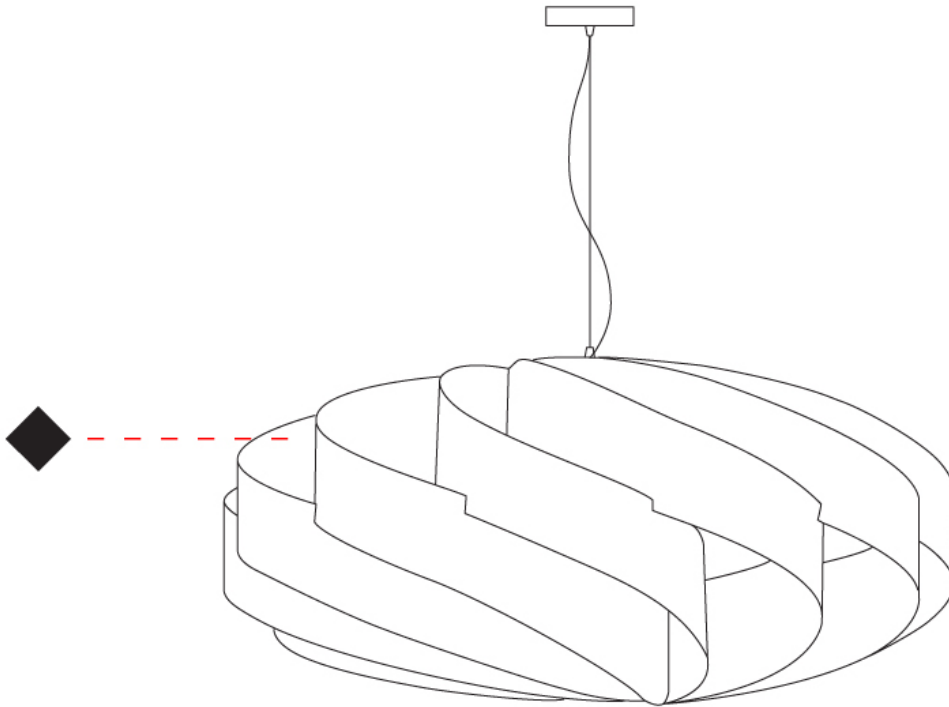

SWIRL SUSPENSION

D61013-

PROJECT _____

TYPE _____

SPECIFIER _____

QUANTITY _____

DATE _____