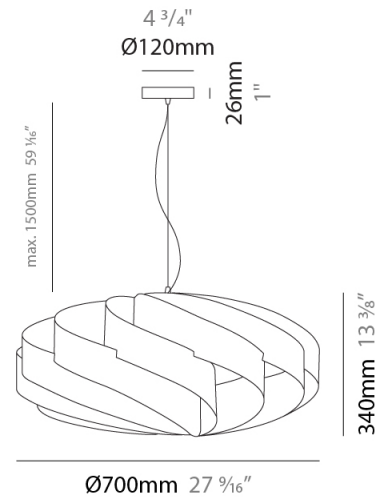

SWIRL SUSPENSION

D61012-

base number   Finish
Options

1. To build a product code in our configurator select the specify button on the base model # product page
2. To build a manual product code on this datasheet choose from the options listed below in blue font and add the suffix to the base model #

GENERAL

Series: Swirl
Brand: Linea Zero
Division: Design
Mounting Type: Suspension
Mounting Location: Ceiling
Subcategory: Pendant

PHYSICAL

Shape: Round
Diameter (mm): 700
Diameter (in): 27 ⁹/₁₆
Height (mm): 340
Height (in): 13 ³/₈
Max. Overall Height (mm): 1840
Max. Overall Height (in): 72 ⁷/₁₆
Light Distribution: Omnidirectional
Diffuser: Polilux™ Shade - See Finish Options
Fixture Finish: WHI / BLK / SIL / NGD / COP / PKM
Fixture Material: Polilux™/ Metal holder

ELECTRICAL

Number of Lamps: 3
Lamp Type: LED Retrofit
Bulb Included: Bulb Not Included
Max. Wattage Per Lamp (W): 7
Lamp Base: E26
Input Voltage (V): 120
Upon Request: 277Vac / GU24

LED

OPTICAL

RATINGS AND CERTIFICATIONS

Certified By: Certified for North American Standards
IP rating: IP20

PROJECT	_____
TYPE	_____
SPECIFIER	_____
QUANTITY	_____
DATE	_____