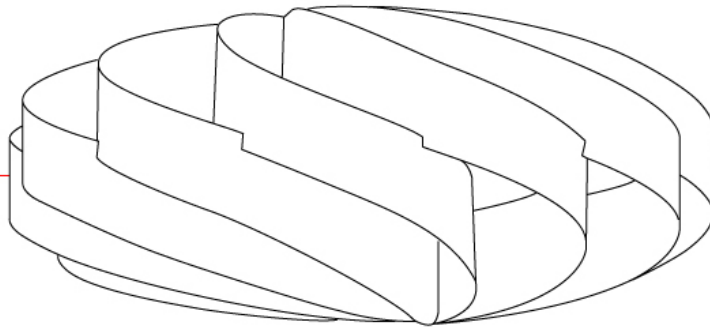

SWIRL SURFACE

D62007-

PROJECT

TYPE

SPECIFIER

QUANTITY

DATE