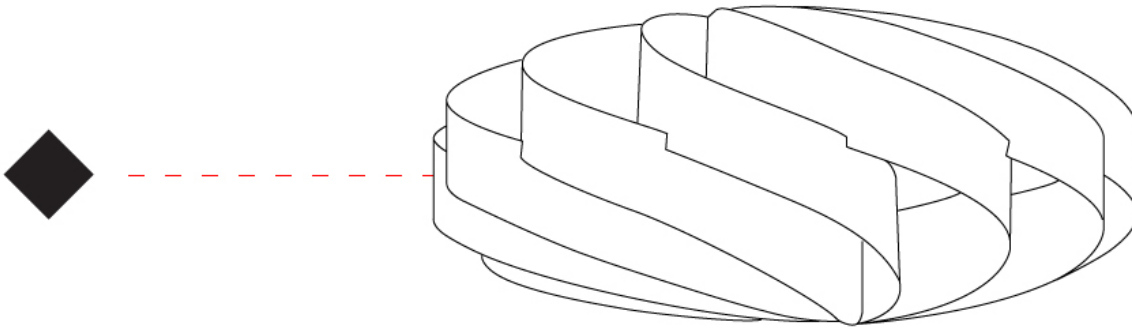

SWIRL PORTABLE

D64002-

PROJECT _____

TYPE _____

SPECIFIER _____

QUANTITY _____

DATE _____