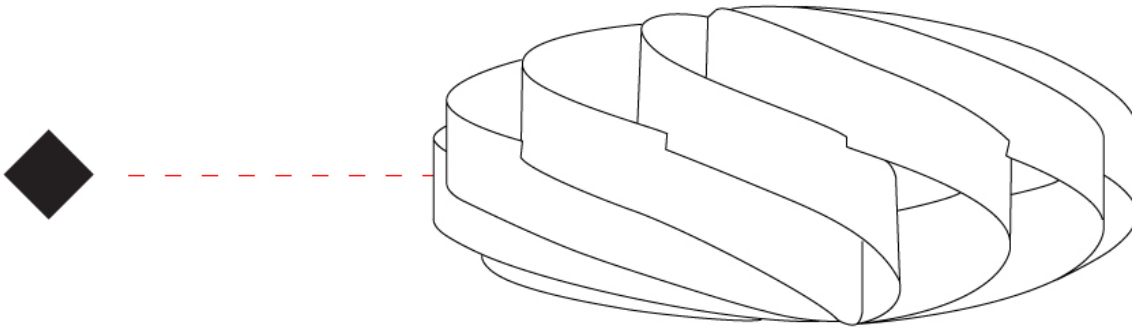

SWIRL SURFACE

D62005-

PROJECT _____

TYPE _____

SPECIFIER _____

QUANTITY _____

DATE _____