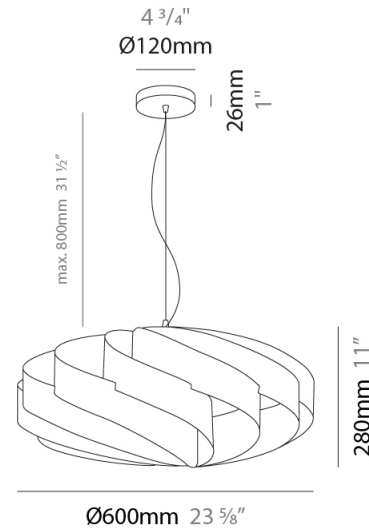

PROJECT	
TYPE	
SPECIFIER	
QUANTITY	
DATE	

SWIRL SUSPENSION

D61011-

base number   Finish
Options

1. To build a product code in our configurator select the specify button on the base model # product page
2. To build a manual product code on this datasheet choose from the options listed below in blue font and add the suffix to the base model #

GENERAL

Series: Swirl
Brand: Linea Zero
Division: Design
Mounting Type: Suspension
Mounting Location: Ceiling
Subcategory: Pendant

PHYSICAL

Shape: Round
Diameter (mm): 600
Diameter (in): 23 ⁵/₈
Height (mm): 280
Height (in): 11
Max. Overall Height (mm): 1080
Max. Overall Height (in): 42 ¹/₂
Light Distribution: Omnidirectional
Diffuser: Polilux™ Shade - See Finish Options
Fixture Finish: WHI / BLK / SIL / NGD / COP / PKM
Fixture Material: Polilux™/ Metal holder

ELECTRICAL

Number of Lamps: 1
Lamp Type: LED Retrofit
Bulb Included: Bulb Not Included
Max. Wattage Per Lamp (W): 7
Lamp Base: E26
Input Voltage (V): 120
Lamp Voltage (V): 120
Upon Request: 277Vac / GU24

LED

OPTICAL

RATINGS AND CERTIFICATIONS

Certified By: Certified for North American Standards
IP rating: IP20