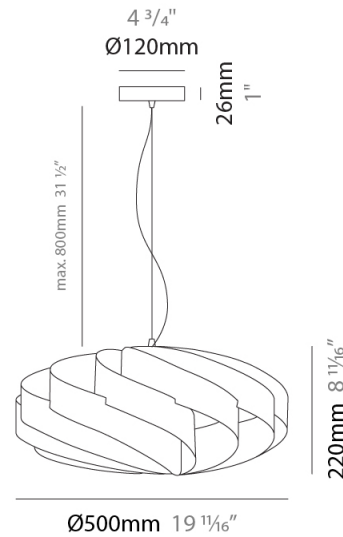

PROJECT	_____
TYPE	_____
SPECIFIER	_____
QUANTITY	_____
DATE	_____

SWIRL SUSPENSION

D61010-

base number   Finish
Options

1. To build a product code in our configurator select the specify button on the base model # product page
2. To build a manual product code on this datasheet choose from the options listed below in blue font and add the suffix to the base model #

GENERAL

Series: Swirl _____
Brand: Linea Zero _____
Division: Design _____
Mounting Type: Suspension _____
Mounting Location: Ceiling _____
Subcategory: Pendant _____

PHYSICAL

Shape: Round _____
Diameter (mm): 500 _____
Diameter (in): 19 11/16 _____
Height (mm): 220 _____
Height (in): 8 11/16 _____
Max. Overall Height (mm): 1020 _____
Max. Overall Height (in): 40 3/16 _____
Light Distribution: Omnidirectional _____
Diffuser: Polilux™ Shade - See Finish Options _____
Fixture Finish: WHI / BLK / SIL / NGD / COP / PKM _____
Fixture Material: Polilux™/ Metal holder _____
Cable Details: Cable length 31" - Transparent _____

ELECTRICAL

Number of Lamps: 1 _____
Lamp Type: LED Retrofit _____
Bulb Included: Bulb Not Included _____
Max. Wattage Per Lamp (W): 7 _____
Lamp Base: E26 _____
Input Voltage (V): 120 _____
Upon Request: 277Vac / GU24 _____

LED

OPTICAL

RATINGS AND CERTIFICATIONS

Certified By: Certified for North American Standards _____
IP rating: IP20 _____