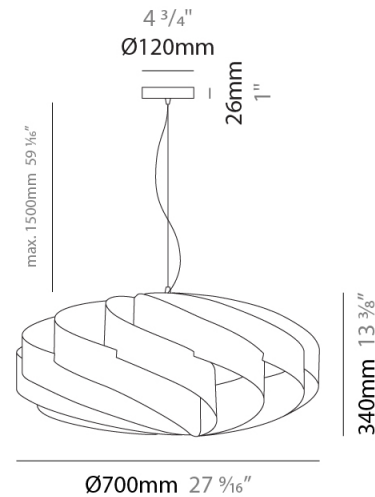

PROJECT	
TYPE	
SPECIFIER	
QUANTITY	
DATE	

SWIRL SUSPENSION

D61012-

base number   Finish
Options

1. To build a product code in our configurator select the specify button on the base model # product page
2. To build a manual product code on this datasheet choose from the options listed below in blue font and add the suffix to the base model #

GENERAL

Series: Swirl
Brand: Linea Zero
Division: Design
Mounting Type: Suspension
Mounting Location: Ceiling
Subcategory: Pendant

PHYSICAL

Shape: Round
Diameter (mm): 700
Diameter (in): 27 ⁹/₁₆
Height (mm): 340
Height (in): 13 ³/₈
Max. Overall Height (mm): 1840
Max. Overall Height (in): 72 ⁷/₁₆
Light Distribution: Omnidirectional
Diffuser: Polilux™ Shade - See Finish Options
Fixture Finish: WHI / BLK / SIL / NGD / COP / PKM
Fixture Material: Polilux™/ Metal holder

ELECTRICAL

Number of Lamps: 3
Lamp Type: LED Retrofit
Bulb Included: Bulb Not Included
Max. Wattage Per Lamp (W): 7
Lamp Base: E26
Input Voltage (V): 120
Upon Request: 277Vac / GU24

LED

OPTICAL

RATINGS AND CERTIFICATIONS

Certified By: Certified for North American Standards
IP rating: IP20