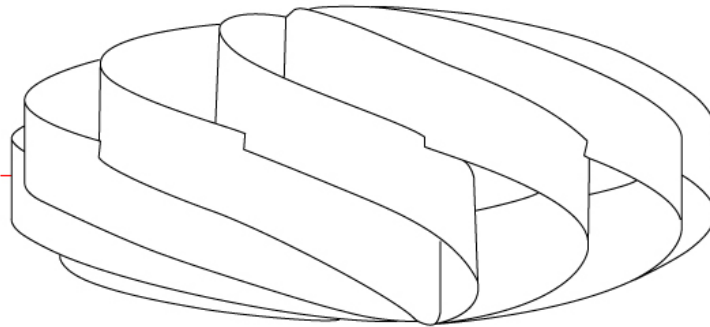

SWIRL SURFACE

D62006-

PROJECT

TYPE

SPECIFIER

QUANTITY

DATE