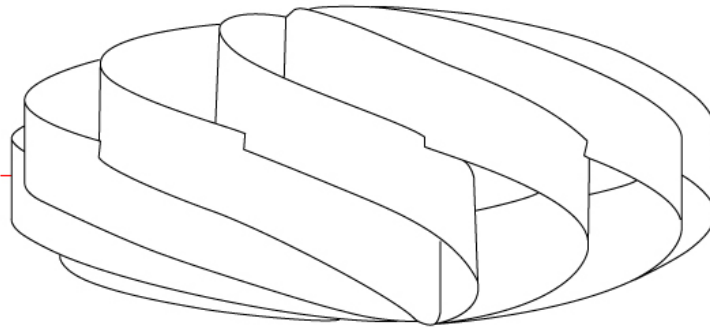

SWIRL SURFACE

D62008-

PROJECT _____

TYPE _____

SPECIFIER _____

QUANTITY _____

DATE _____