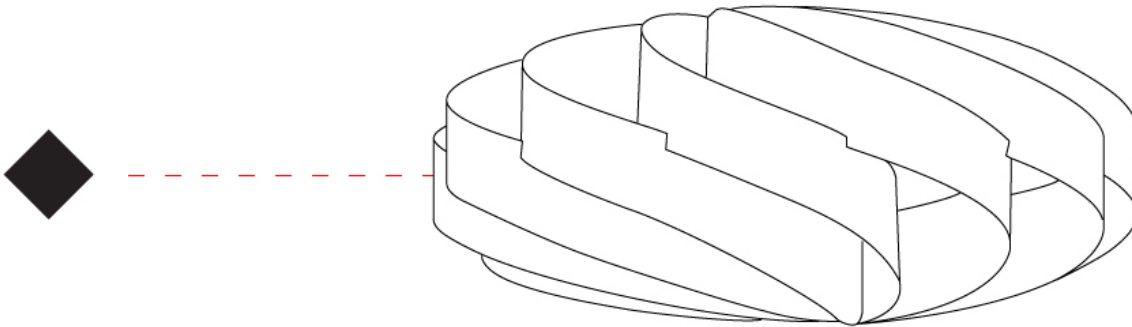

SWIRL SURFACE

D62010-

PROJECT	_____
TYPE	_____
SPECIFIER	_____
QUANTITY	_____
DATE	_____