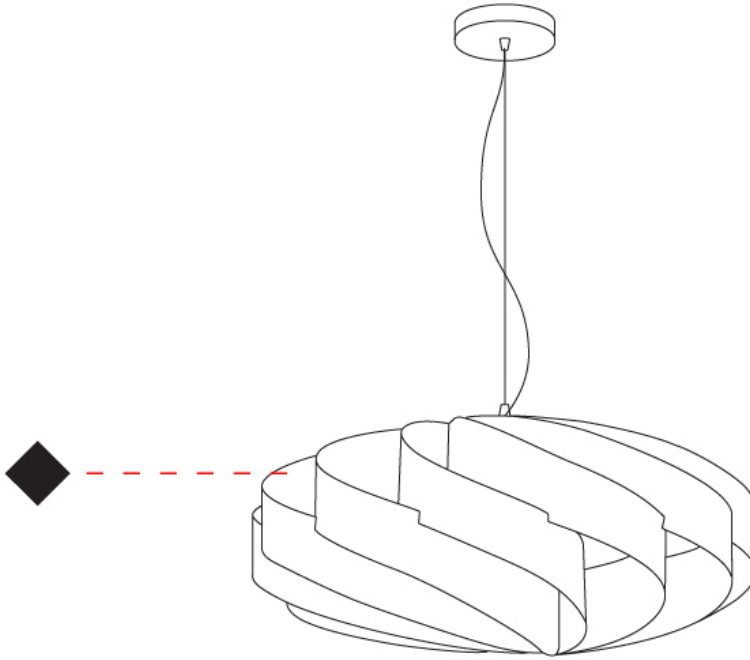

SWIRL SUSPENSION

D61011-

PROJECT

TYPE

SPECIFIER

QUANTITY

DATE

D