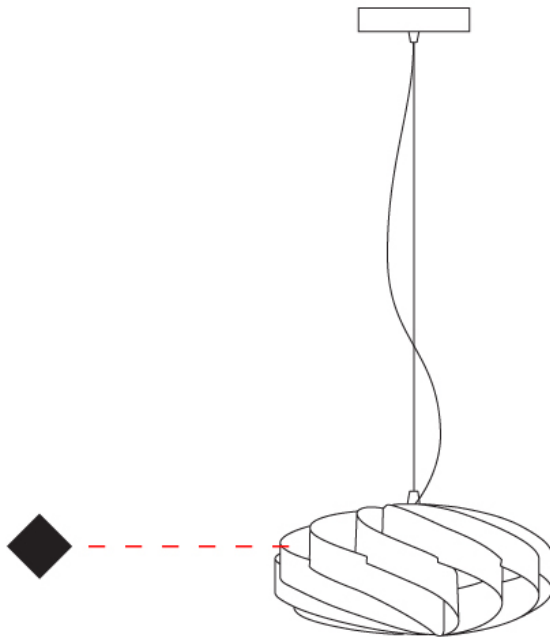

SWIRL SUSPENSION

D61008-

PROJECT

TYPE

SPECIFIER

QUANTITY

DATE

D