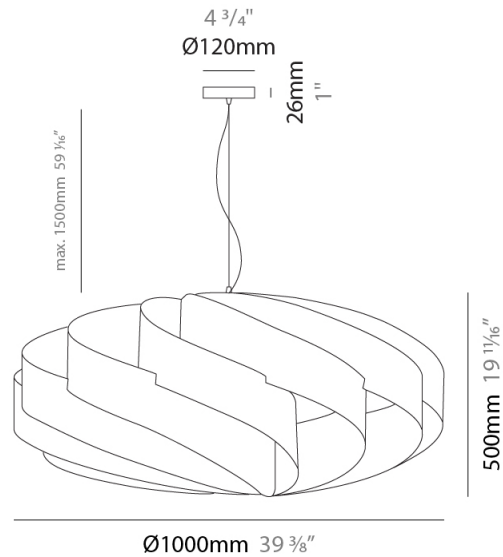

PROJECT	_____
TYPE	_____
SPECIFIER	_____
QUANTITY	_____
DATE	_____

SWIRL SUSPENSION

D61013-

base number   Finish
Options

1. To build a product code in our configurator select the specify button on the base model # product page
2. To build a manual product code on this datasheet choose from the options listed below in blue font and add the suffix to the base model #

GENERAL

Series: Swirl
Brand: Linea Zero
Division: Design
Mounting Type: Suspension
Mounting Location: Ceiling
Subcategory: Pendant

PHYSICAL

Shape: Round
Diameter (mm): 1000
Diameter (in): 39 ³/₈
Height (mm): 500
Height (in): 19 ¹¹/₁₆
Max. Overall Height (mm): 2000
Max. Overall Height (in): 78 ³/₄
Light Distribution: Omnidirectional
Diffuser: Polilux™ Shade - See Finish Options
Fixture Finish: WHI / BLK / SIL / NGD / COP / PKM
Fixture Material: Polilux™/ Metal holder

ELECTRICAL

Number of Lamps: 5
Lamp Type: LED Retrofit
Bulb Included: Bulb Not Included
Max. Wattage Per Lamp (W): 7
Lamp Base: E26
Input Voltage (V): 120
Upon Request: 277Vac / GU24

LED

OPTICAL

RATINGS AND CERTIFICATIONS

Certified By: Certified for North American Standards
IP rating: IP20