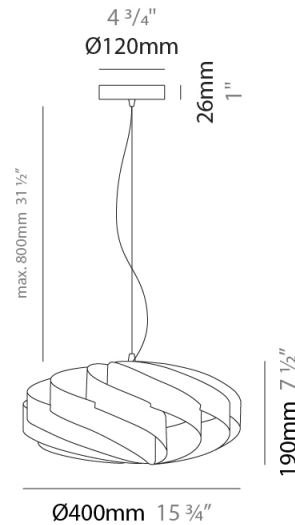

PROJECT	
TYPE	
SPECIFIER	
QUANTITY	
DATE	

SWIRL SUSPENSION

D61009-

base number   Finish
Options

1. To build a product code in our configurator select the specify button on the base model # product page
2. To build a manual product code on this datasheet choose from the options listed below in blue font and add the suffix to the base model #

GENERAL

Series: Swirl
Brand: Linea Zero
Division: Design
Mounting Type: Suspension
Mounting Location: Ceiling
Subcategory: Pendant

PHYSICAL

Shape: Round
Diameter (mm): 400
Diameter (in): 15 3/4
Height (mm): 190
Height (in): 7 1/2
Max. Overall Height (mm): 990
Max. Overall Height (in): 39
Light Distribution: Omnidirectional
Diffuser: Polilux™ Shade - See Finish Options
Fixture Finish: WHI / BLK / SIL / NGD / COP / PKM
Fixture Material: Polilux™/ Metal holder

ELECTRICAL

Number of Lamps: 1
Lamp Type: LED Retrofit
Bulb Included: Bulb Not Included
Max. Wattage Per Lamp (W): 7
Lamp Base: E26
Input Voltage (V): 120
Upon Request: 277Vac / GU24

LED

OPTICAL

RATINGS AND CERTIFICATIONS

Certified By: Certified for North American Standards
IP rating: IP20