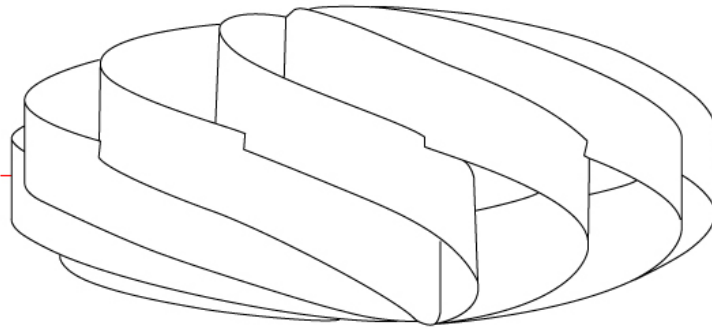

SWIRL SURFACE

D62009-

PROJECT

TYPE

SPECIFIER

QUANTITY

DATE