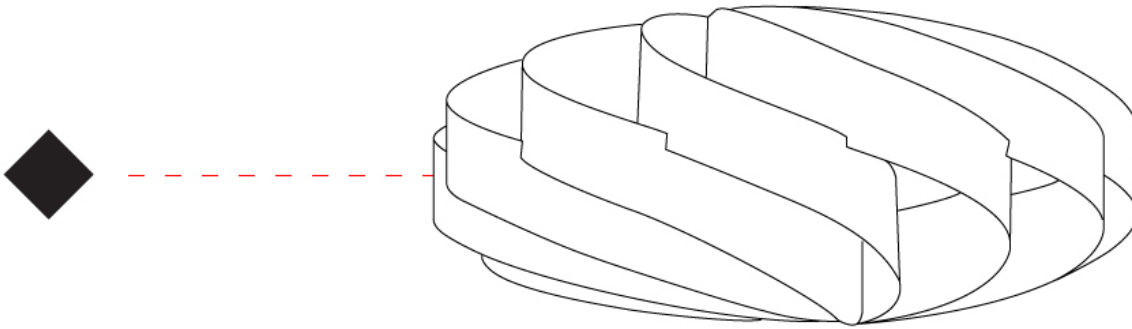

SWIRL SURFACE

D62007-

PROJECT	_____
TYPE	_____
SPECIFIER	_____
QUANTITY	_____
DATE	_____