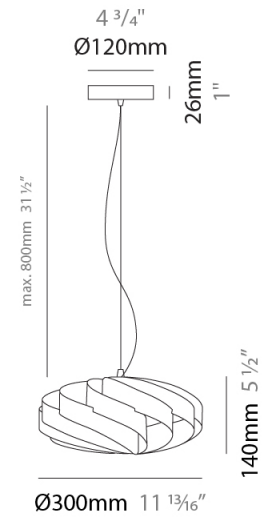

SWIRL SUSPENSION

D61008-

base number   Finish
Options

1. To build a product code in our configurator select the specify button on the base model # product page
2. To build a manual product code on this datasheet choose from the options listed below in blue font and add the suffix to the base model #

GENERAL

Series: Swirl
Brand: Linea Zero
Division: Design
Mounting Type: Suspension
Mounting Location: Ceiling
Subcategory: Pendant

PHYSICAL

Shape: Round
Diameter (mm): 300
Diameter (in): 11 ¹³/₁₆
Height (mm): 140
Height (in): 5 ¹/₂
Max. Overall Height (mm): 940
Max. Overall Height (in): 37
Light Distribution: Omnidirectional
Diffuser: Polilux™ Shade - See Finish Options
Fixture Finish: WHI / BLK / SIL / NGD / COP / PKM
Fixture Material: Polilux™/ Metal holder

ELECTRICAL

Number of Lamps: 1
Lamp Type: LED Retrofit
Bulb Included: Bulb Not Included
Max. Wattage Per Lamp (W): 3
Lamp Base: E12
Input Voltage (V): 120

LED

OPTICAL

RATINGS AND CERTIFICATIONS

Certified By: Certified for North American Standards
IP rating: IP20

PROJECT	_____
TYPE	_____
SPECIFIER	_____
QUANTITY	_____
DATE	_____