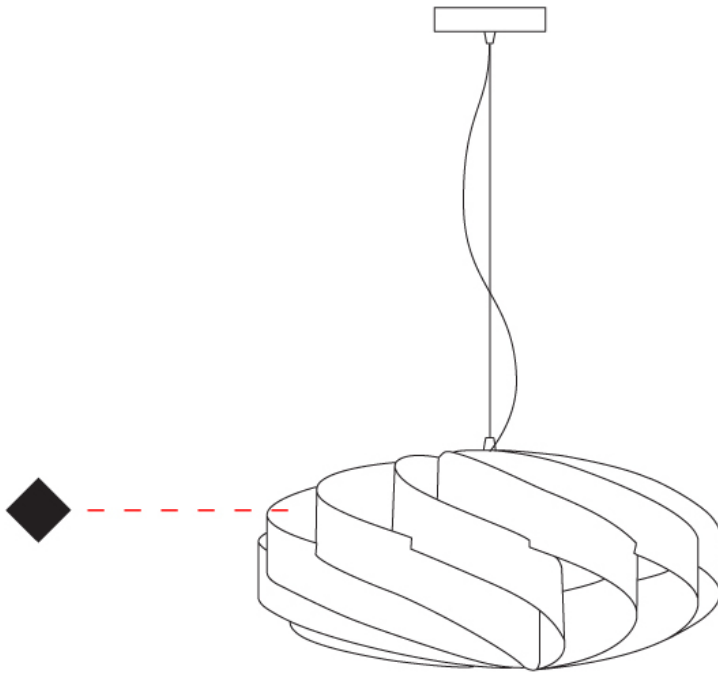

SWIRL SUSPENSION

D61010-

PROJECT

TYPE

SPECIFIER

QUANTITY

DATE

D