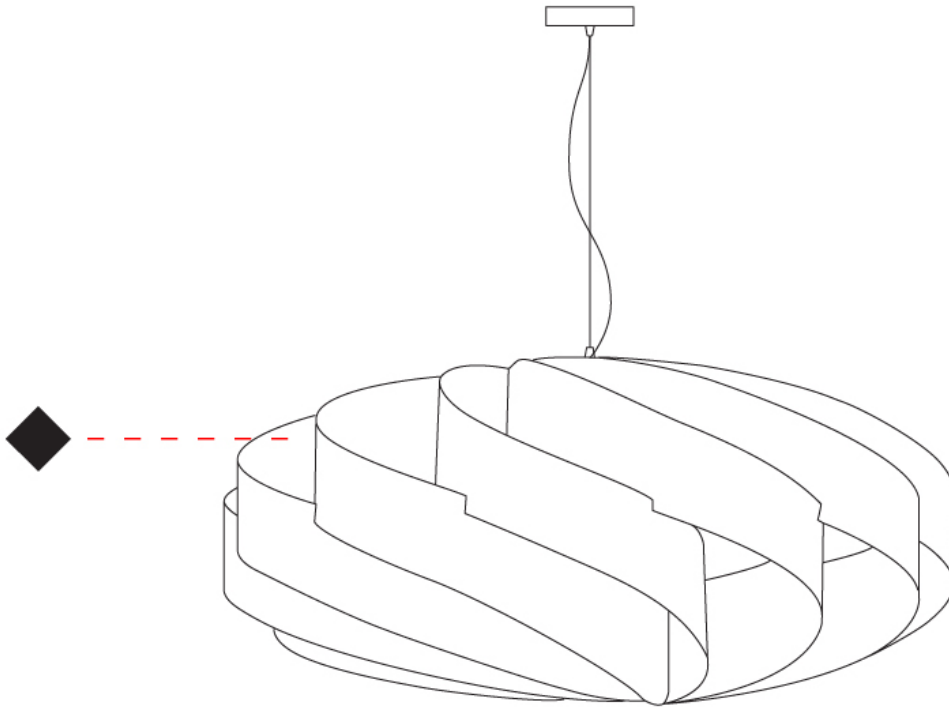

SWIRL SUSPENSION

D61013-

PROJECT

TYPE

SPECIFIER

QUANTITY

DATE

D