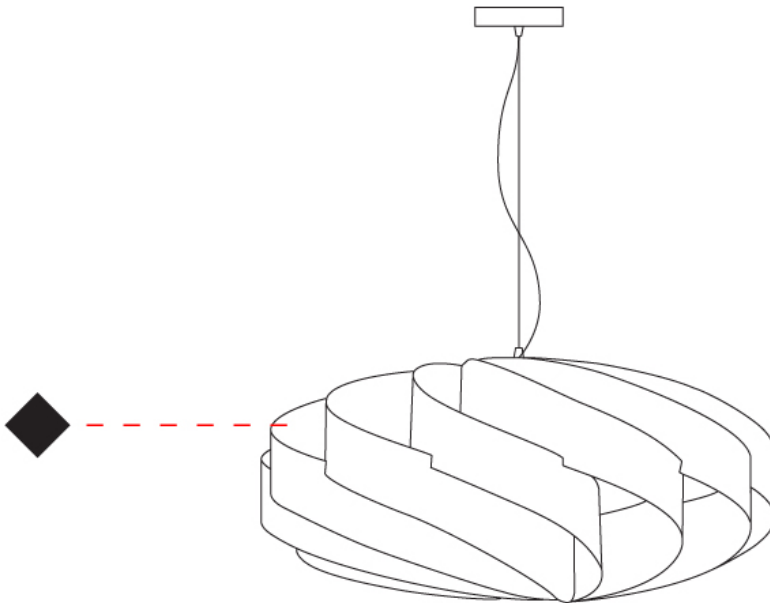

SWIRL SUSPENSION

D61012-

PROJECT

TYPE

SPECIFIER

QUANTITY

DATE