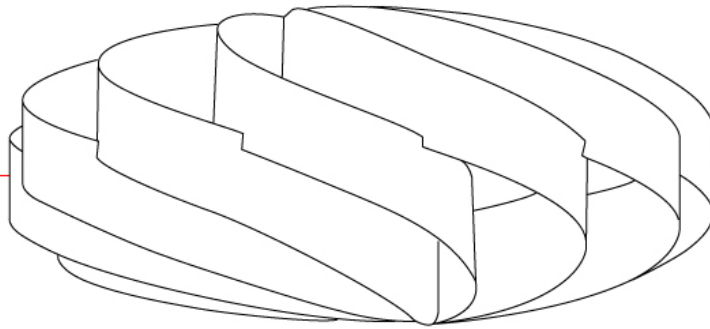

SWIRL SURFACE

D62008-

PROJECT	_____
TYPE	_____
SPECIFIER	_____
QUANTITY	_____
DATE	_____