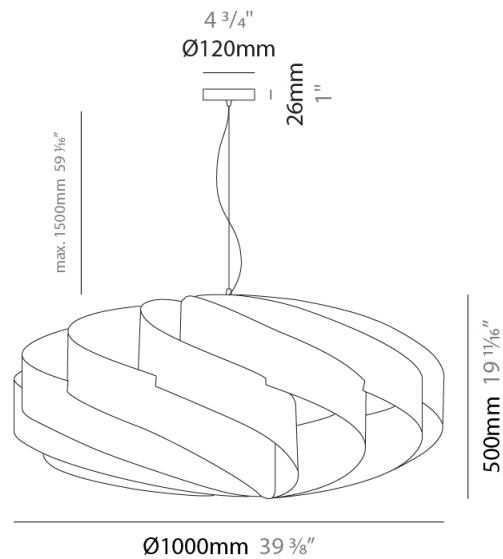

PROJECT	
TYPE	
SPECIFIER	
QUANTITY	
DATE	

SWIRL SUSPENSION

D61013-

base number   Finish
Options

1. To build a product code in our configurator select the specify button on the base model # product page
2. To build a manual product code on this datasheet choose from the options listed below in blue font and add the suffix to the base model #

GENERAL

Series: Swirl
Brand: Linea Zero
Division: Design
Mounting Type: Suspension
Mounting Location: Ceiling
Subcategory: Pendant

PHYSICAL

Shape: Round
Diameter (mm): 1000
Diameter (in): 39 3/8
Height (mm): 500
Height (in): 19 11/16
Max. Overall Height (mm): 2000
Max. Overall Height (in): 78 3/4
Light Distribution: Omnidirectional
Diffuser: Polilux™ Shade - See Finish Options
Fixture Finish: WHI / BLK / SIL / NGD / COP / PKM
Fixture Material: Polilux™/ Metal holder

ELECTRICAL

Number of Lamps: 5
Lamp Type: LED Retrofit
Bulb Included: Bulb Not Included
Max. Wattage Per Lamp (W): 7
Lamp Base: E26
Input Voltage (V): 120
Upon Request: 277Vac / GU24

LED

OPTICAL

RATINGS AND CERTIFICATIONS

Certified By: Certified for North American Standards
IP rating: IP20