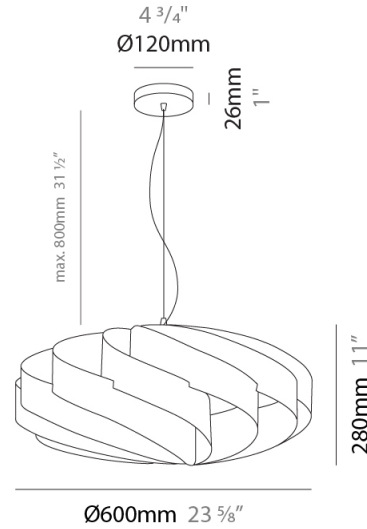

PROJECT	
TYPE	
SPECIFIER	
QUANTITY	
DATE	

SWIRL SUSPENSION

D61011-

base number   Finish
Options

1. To build a product code in our configurator select the specify button on the base model # product page
2. To build a manual product code on this datasheet choose from the options listed below in blue font and add the suffix to the base model #

GENERAL

Series: Swirl
Brand: Linea Zero
Division: Design
Mounting Type: Suspension
Mounting Location: Ceiling
Subcategory: Pendant

PHYSICAL

Shape: Round
Diameter (mm): 600
Diameter (in): 23 ⁵/₈
Height (mm): 280
Height (in): 11
Max. Overall Height (mm): 1080
Max. Overall Height (in): 42 ¹/₂
Light Distribution: Omnidirectional
Diffuser: Polilux™ Shade - See Finish Options
Fixture Finish: WHI / BLK / SIL / NGD / COP / PKM
Fixture Material: Polilux™/ Metal holder

ELECTRICAL

Number of Lamps: 1
Lamp Type: LED Retrofit
Bulb Included: Bulb Not Included
Max. Wattage Per Lamp (W): 7
Lamp Base: E26
Input Voltage (V): 120
Lamp Voltage (V): 120
Upon Request: 277Vac / GU24

LED

OPTICAL

RATINGS AND CERTIFICATIONS

Certified By: Certified for North American Standards
IP rating: IP20