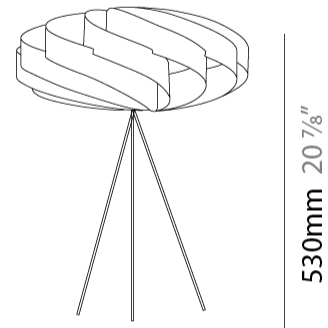

PROJECT _____
TYPE _____
SPECIFIER _____
QUANTITY _____
DATE _____

SWIRL PORTABLE

D64005-

base number _____
Finish Options _____

1. To build a product code in our configurator select the specify button on the base model # product page
2. To build a manual product code on this datasheet choose from the options listed below in blue font and add the suffix to the base model #

GENERAL

Series: Swirl _____
Brand: Linea Zero _____
Division: Design _____
Mounting Type: Portable _____
Mounting Location: Table _____
Subcategory: Table _____

PHYSICAL

Shape: Round _____
Diameter (mm): 400 _____
Diameter (in): 15 ³/₄ _____
Height (mm): 530 _____
Height (in): 20 ⁷/₈ _____
Light Distribution: Omnidirectional _____
Diffuser: Polilux™ Shade - See Finish Options _____
Fixture Finish: WHI / BLK / SIL / NGD / COP / PKM _____
Fixture Material: Polilux™/ Metal holder _____

ELECTRICAL

Number of Lamps: 1 _____
Lamp Type: LED Retrofit _____
Bulb Included: Bulb Not Included _____
Max. Wattage Per Lamp (W): 7 _____
Lamp Base: E26 _____
Input Voltage (V): 120 _____
Upon Request: 277Vac / GU24 _____

LED

OPTICAL

RATINGS AND CERTIFICATIONS

Certified By: Certified for North American Standards _____
IP rating: IP20 _____