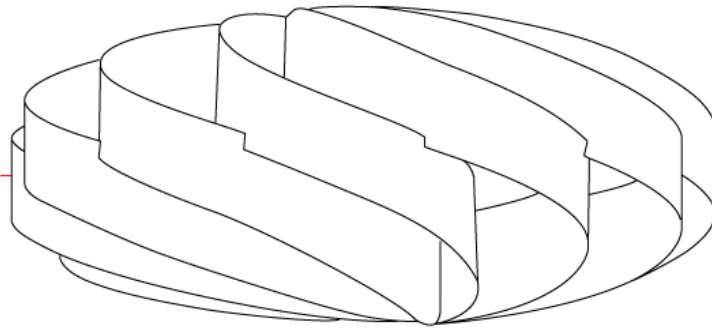

SWIRL PORTABLE

D64002-

PROJECT

TYPE

SPECIFIER

QUANTITY

DATE