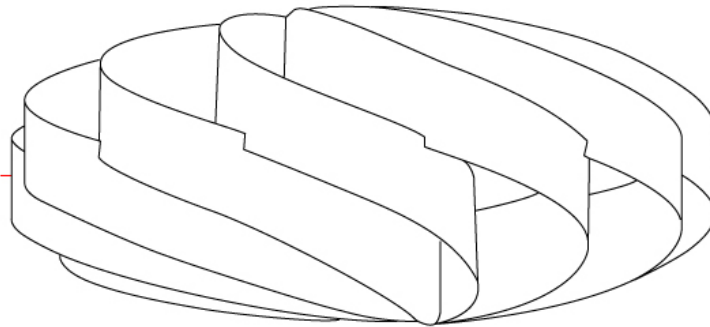

SWIRL PORTABLE

D64003-

PROJECT _____

TYPE _____

SPECIFIER _____

QUANTITY _____

DATE _____