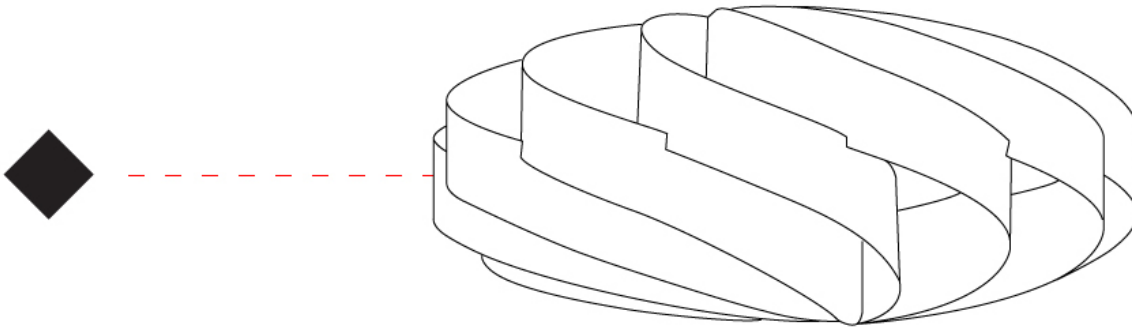

SWIRL SURFACE

D62005-

PROJECT	_____
TYPE	_____
SPECIFIER	_____
QUANTITY	_____
DATE	_____