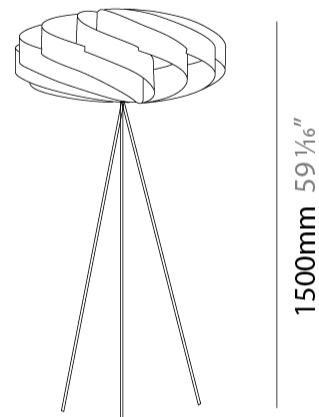

PROJECT	_____
TYPE	_____
SPECIFIER	_____
QUANTITY	_____
DATE	_____

SWIRL PORTABLE

D64007-

base number   Finish
Options

1. To build a product code in our configurator select the specify button on the base model # product page
2. To build a manual product code on this datasheet choose from the options listed below in blue font and add the suffix to the base model #

GENERAL

Series: Swirl
Brand: Linea Zero
Division: Design
Mounting Type: Portable
Mounting Location: Floor
Subcategory: Floor

PHYSICAL

Shape: Round
Diameter (mm): 500
Diameter (in): 19 11/16
Height (mm): 1500
Height (in): 59 1/16
Light Distribution: Omnidirectional
Diffuser: Polilux™ Shade - See Finish Options
Fixture Finish: WHI / BLK / SIL / NGD / COP / PKM
Fixture Material: Polilux™/ Metal holder

ELECTRICAL

Number of Lamps: 1
Lamp Type: LED Retrofit
Bulb Included: Bulb Not Included
Max. Wattage Per Lamp (W): 7
Lamp Base: E26
Input Voltage (V): 120
Upon Request: 277Vac / GU24

LED

OPTICAL

RATINGS AND CERTIFICATIONS

Certified By: Certified for North American Standards
IP rating: IP20