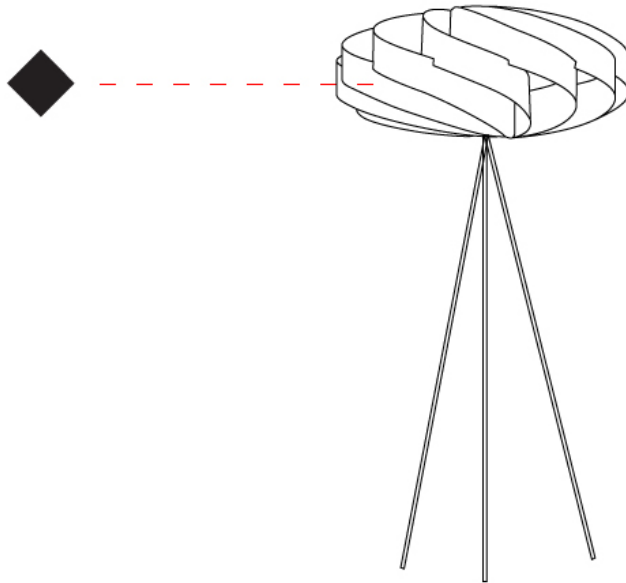

## SWIRL PORTABLE

D64007-

PROJECT

TYPE

SPECIFIER

QUANTITY

DATE