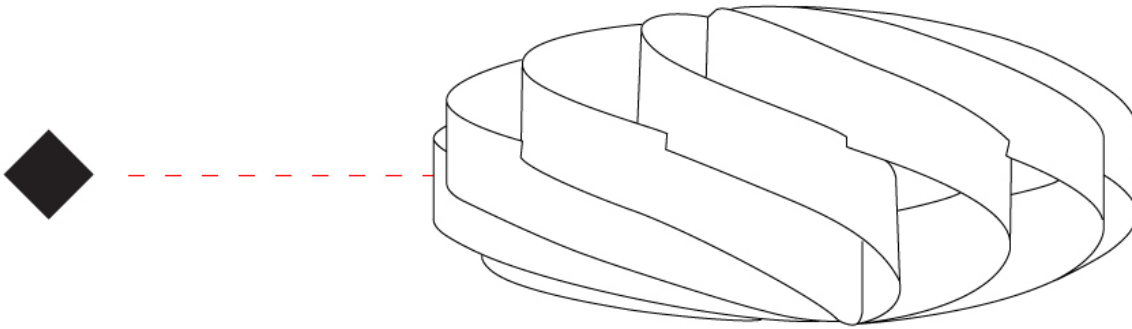

SWIRL PORTABLE

D64003-

PROJECT	_____
TYPE	_____
SPECIFIER	_____
QUANTITY	_____
DATE	_____