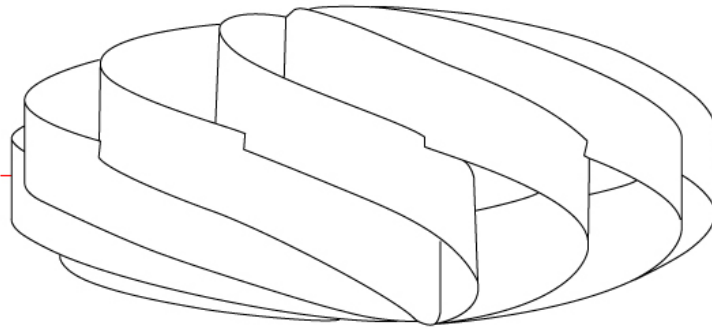

SWIRL SURFACE

D62007-

PROJECT _____

TYPE _____

SPECIFIER _____

QUANTITY _____

DATE _____