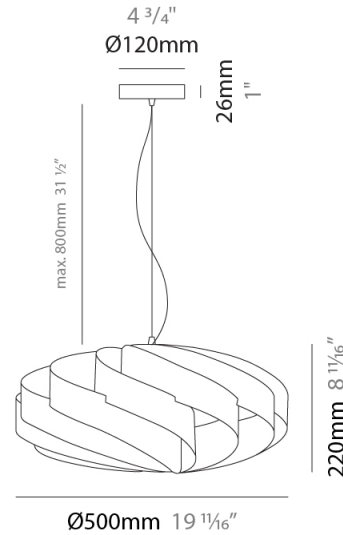

PROJECT	_____
TYPE	_____
SPECIFIER	_____
QUANTITY	_____
DATE	_____

SWIRL SUSPENSION

D61010-

base number Finish
Options

1. To build a product code in our configurator select the specify button on the base model # product page
2. To build a manual product code on this datasheet choose from the options listed below in blue font and add the suffix to the base model #

GENERAL

Series: Swirl
Brand: Linea Zero
Division: Design
Mounting Type: Suspension
Mounting Location: Ceiling
Subcategory: Pendant

PHYSICAL

Shape: Round
Diameter (mm): 500
Diameter (in): 19 11/16
Height (mm): 220
Height (in): 8 11/16
Max. Overall Height (mm): 1020
Max. Overall Height (in): 40 3/16
Light Distribution: Omnidirectional
Diffuser: Polilux™ Shade - See Finish Options
Fixture Finish: WHI / BLK / SIL / NGD / COP / PKM
Fixture Material: Polilux™/ Metal holder
Cable Details: Cable length 31" - Transparent

ELECTRICAL

Number of Lamps: 1
Lamp Type: LED Retrofit
Bulb Included: Bulb Not Included
Max. Wattage Per Lamp (W): 7
Lamp Base: E26
Input Voltage (V): 120
Upon Request: 277Vac / GU24

LED

OPTICAL

RATINGS AND CERTIFICATIONS

Certified By: Certified for North American Standards
IP rating: IP20