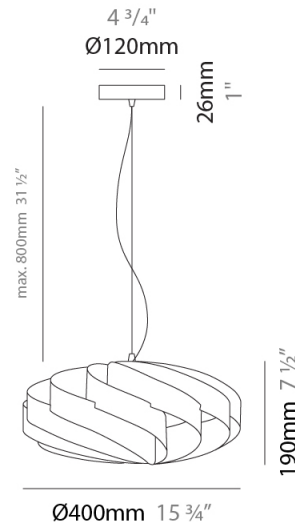

PROJECT	
TYPE	
SPECIFIER	
QUANTITY	
DATE	

SWIRL SUSPENSION

D61009-

base number   Finish
Options

1. To build a product code in our configurator select the specify button on the base model # product page
2. To build a manual product code on this datasheet choose from the options listed below in blue font and add the suffix to the base model #

GENERAL

Series: Swirl
Brand: Linea Zero
Division: Design
Mounting Type: Suspension
Mounting Location: Ceiling
Subcategory: Pendant

PHYSICAL

Shape: Round
Diameter (mm): 400
Diameter (in): 15 3/4
Height (mm): 190
Height (in): 7 1/2
Max. Overall Height (mm): 990
Max. Overall Height (in): 39
Light Distribution: Omnidirectional
Diffuser: Polilux™ Shade - See Finish Options
Fixture Finish: WHI / BLK / SIL / NGD / COP / PKM
Fixture Material: Polilux™/ Metal holder

ELECTRICAL

Number of Lamps: 1
Lamp Type: LED Retrofit
Bulb Included: Bulb Not Included
Max. Wattage Per Lamp (W): 7
Lamp Base: E26
Input Voltage (V): 120
Upon Request: 277Vac / GU24

LED

OPTICAL

RATINGS AND CERTIFICATIONS

Certified By: Certified for North American Standards
IP rating: IP20