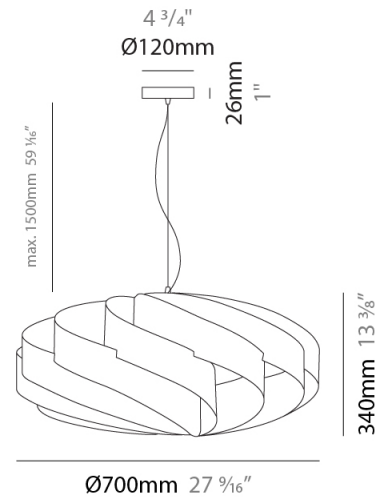

PROJECT	_____
TYPE	_____
SPECIFIER	_____
QUANTITY	_____
DATE	_____

SWIRL SUSPENSION

D61012-

base number   Finish
Options

1. To build a product code in our configurator select the specify button on the base model # product page
2. To build a manual product code on this datasheet choose from the options listed below in blue font and add the suffix to the base model #

GENERAL

Series: Swirl _____
Brand: Linea Zero _____
Division: Design _____
Mounting Type: Suspension _____
Mounting Location: Ceiling _____
Subcategory: Pendant _____

PHYSICAL

Shape: Round _____
Diameter (mm): 700 _____
Diameter (in): 27 ⁹/₁₆ _____
Height (mm): 340 _____
Height (in): 13 ³/₈ _____
Max. Overall Height (mm): 1840 _____
Max. Overall Height (in): 72 ⁷/₁₆ _____
Light Distribution: Omnidirectional _____
Diffuser: Polilux™ Shade - See Finish Options _____
Fixture Finish: WHI / BLK / SIL / NGD / COP / PKM _____
Fixture Material: Polilux™/ Metal holder _____

ELECTRICAL

Number of Lamps: 3 _____
Lamp Type: LED Retrofit _____
Bulb Included: Bulb Not Included _____
Max. Wattage Per Lamp (W): 7 _____
Lamp Base: E26 _____
Input Voltage (V): 120 _____
Upon Request: 277Vac / GU24 _____

LED

OPTICAL

RATINGS AND CERTIFICATIONS

Certified By: Certified for North American Standards _____
IP rating: IP20 _____