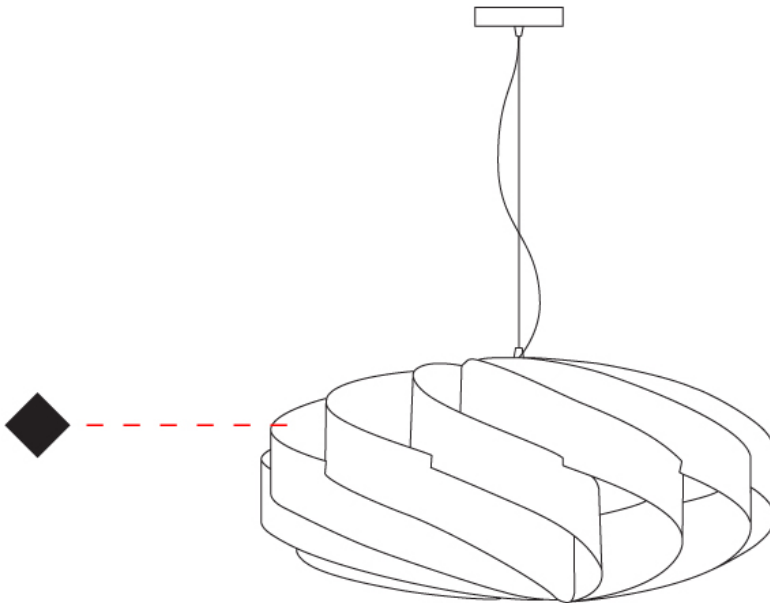

SWIRL SUSPENSION

D61012-

PROJECT _____

TYPE _____

SPECIFIER _____

QUANTITY _____

DATE _____