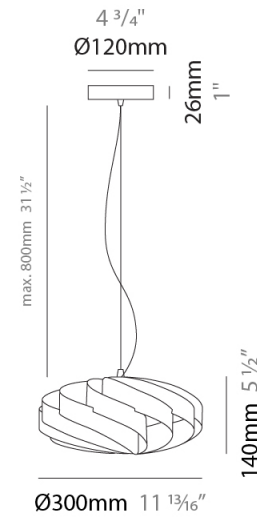

SWIRL SUSPENSION

D61008-

base number   Finish
Options

1. To build a product code in our configurator select the specify button on the base model # product page
2. To build a manual product code on this datasheet choose from the options listed below in blue font and add the suffix to the base model #

GENERAL

Series: Swirl
Brand: Linea Zero
Division: Design
Mounting Type: Suspension
Mounting Location: Ceiling
Subcategory: Pendant

PHYSICAL

Shape: Round
Diameter (mm): 300
Diameter (in): 11 ¹³/₁₆
Height (mm): 140
Height (in): 5 ¹/₂
Max. Overall Height (mm): 940
Max. Overall Height (in): 37
Light Distribution: Omnidirectional
Diffuser: Polilux™ Shade - See Finish Options
Fixture Finish: WHI / BLK / SIL / NGD / COP / PKM
Fixture Material: Polilux™/ Metal holder

ELECTRICAL

Number of Lamps: 1
Lamp Type: LED Retrofit
Bulb Included: Bulb Not Included
Max. Wattage Per Lamp (W): 3
Lamp Base: E12
Input Voltage (V): 120

LED

OPTICAL

RATINGS AND CERTIFICATIONS

Certified By: Certified for North American Standards
IP rating: IP20

PROJECT	_____
TYPE	_____
SPECIFIER	_____
QUANTITY	_____
DATE	_____