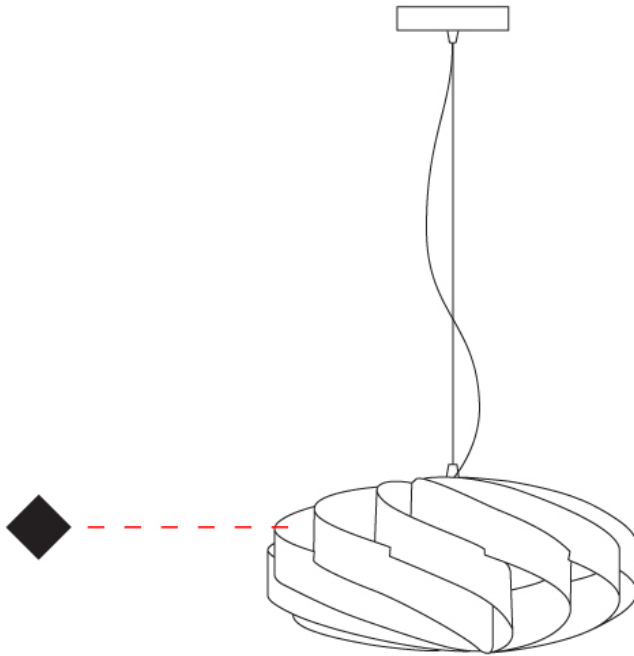

SWIRL SUSPENSION

D61009-

PROJECT

TYPE

SPECIFIER

QUANTITY

DATE

D