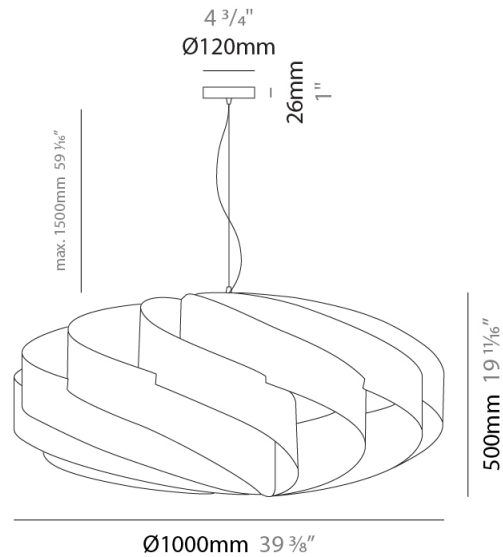

PROJECT	_____
TYPE	_____
SPECIFIER	_____
QUANTITY	_____
DATE	_____

SWIRL SUSPENSION

D61013-

base number   Finish
Options

1. To build a product code in our configurator select the specify button on the base model # product page
2. To build a manual product code on this datasheet choose from the options listed below in blue font and add the suffix to the base model #

GENERAL

Series: Swirl
Partner: Linea Zero
Division: Design
Installation: Suspension
Product Type: Pendant
Mounting Location: Ceiling

PHYSICAL

Shape: Round
Diameter (mm): 1000
Diameter (in): 39 3/8
Height (mm): 500
Height (in): 19 11/16
Max. Overall Height (mm): 2000
Max. Overall Height (in): 78 3/4
Diffuser: Polilux™ Shade - See Finish Options
Fixture Finish: WHI / BLK / SIL / NGD / COP / PKM
Fixture Material: Polilux™/ Metal holder
Primary Material: Non-Static Polilux

ELECTRICAL

Number of Lamps: 5
Lamp Type: LED Retrofit
Bulb Included: Bulb Not Included
Max. Wattage Per Lamp (W): 7
Lamp Base: E26
Input Voltage (V): 120
Upon Request: 277Vac / GU24

LED

OPTICAL

RATINGS AND CERTIFICATIONS

Certified By: Certified for North American Standards
IP rating: IP20