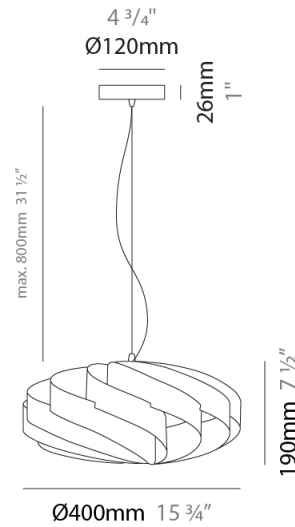

SWIRL SUSPENSION

D61009-

base number   Finish
Options

1. To build a product code in our configurator select the specify button on the base model # product page
2. To build a manual product code on this datasheet choose from the options listed below in blue font and add the suffix to the base model #

GENERAL

Series: Swirl
Partner: Linea Zero
Division: Design
Installation: Suspension
Product Type: Pendant
Mounting Location: Ceiling

PHYSICAL

Shape: Round
Diameter (mm): 400
Diameter (in): 15 3/4
Height (mm): 190
Height (in): 7 1/2
Max. Overall Height (mm): 990
Max. Overall Height (in): 39
Diffuser: Polilux™ Shade - See Finish Options
Fixture Finish: WHI / BLK / SIL / NGD / COP / PKM
Fixture Material: Polilux™/ Metal holder
Primary Material: Non-Static Polilux

ELECTRICAL

Number of Lamps: 1
Lamp Type: LED Retrofit
Bulb Included: Bulb Not Included
Max. Wattage Per Lamp (W): 7
Lamp Base: E26
Input Voltage (V): 120
Upon Request: 277Vac / GU24

LED

OPTICAL

RATINGS AND CERTIFICATIONS

Certified By: Certified for North American Standards
IP rating: IP20

PROJECT	_____
TYPE	_____
SPECIFIER	_____
QUANTITY	_____
DATE	_____