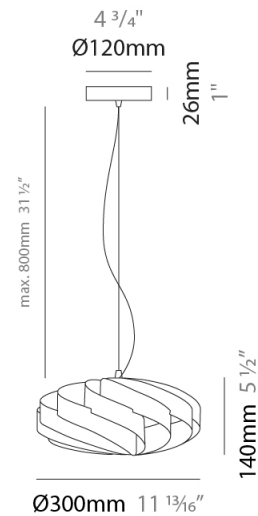

PROJECT	
TYPE	
SPECIFIER	
QUANTITY	
DATE	

SWIRL SUSPENSION

D61008- : D61008-SIL

base number

1. To build a product code in our configurator select the specify button on the base model # product page
2. To build a manual product code on this datasheet choose from the options listed below in blue font and add the suffix to the base model #

GENERAL

Series: Swirl
Partner: Linea Zero
Division: Design
Installation: Suspension
Product Type: Pendant
Mounting Location: Ceiling

PHYSICAL

Shape: Round
Diameter (mm): 300
Diameter (in): 11 ¹³/₁₆
Height (mm): 140
Height (in): 5 ¹/₂
Max. Overall Height (mm): 940
Max. Overall Height (in): 37
Weight (kg): 1.8
Weight (lbs): 3.999
Diffuser: Silver Polilux™ Shade
Fixture Material: Polilux™/ Metal holder
Primary Material: Non-Static Polilux

ELECTRICAL

Number of Lamps: 1
Lamp Type: LED Retrofit
Bulb Included: Bulb Not Included
Total Output Wattage (W): 3
Max. Wattage Per Lamp (W): 3
Lamp Base: E12
Input Voltage (V): 120

LED

OPTICAL

RATINGS AND CERTIFICATIONS

Certified By: CSA Certified to UL and CSA Standards
IP rating: IP20