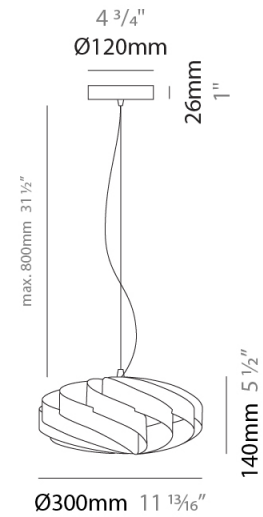

SWIRL SUSPENSION

D61008-

base number   Finish
Options

1. To build a product code in our configurator select the specify button on the base model # product page
2. To build a manual product code on this datasheet choose from the options listed below in blue font and add the suffix to the base model #

GENERAL

Series: Swirl
Partner: Linea Zero
Division: Design
Installation: Suspension
Product Type: Pendant
Mounting Location: Ceiling

PHYSICAL

Shape: Round
Diameter (mm): 300
Diameter (in): 11 ¹³/₁₆
Height (mm): 140
Height (in): 5 ¹/₂
Max. Overall Height (mm): 940
Max. Overall Height (in): 37
Diffuser: Polilux™ Shade - See Finish Options
Fixture Finish: WHI / BLK / SIL / NGD / COP / PKM
Fixture Material: Polilux™/ Metal holder
Primary Material: Non-Static Polilux

ELECTRICAL

Number of Lamps: 1
Lamp Type: LED Retrofit
Bulb Included: Bulb Not Included
Max. Wattage Per Lamp (W): 3
Lamp Base: E12
Input Voltage (V): 120

LED

OPTICAL

RATINGS AND CERTIFICATIONS

Certified By: Certified for North American Standards
IP rating: IP20

PROJECT	_____
TYPE	_____
SPECIFIER	_____
QUANTITY	_____
DATE	_____