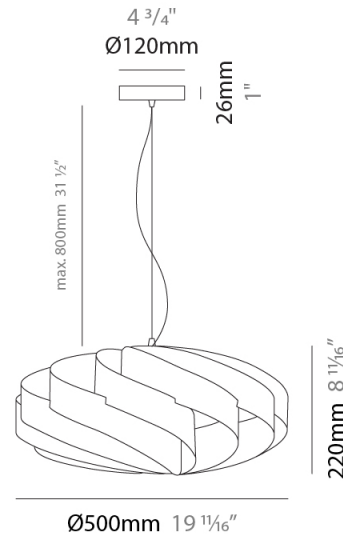

PROJECT	_____
TYPE	_____
SPECIFIER	_____
QUANTITY	_____
DATE	_____

SWIRL SUSPENSION

D61010- : D61010-WHI

base number

1. To build a product code in our configurator select the specify button on the base model # product page
2. To build a manual product code on this datasheet choose from the options listed below in blue font and add the suffix to the base model #

GENERAL

Series: Swirl
Partner: Linea Zero
Division: Design
Installation: Suspension
Product Type: Pendant
Mounting Location: Ceiling

PHYSICAL

Shape: Round
Diameter (mm): 500
Diameter (in): 19 11/16
Height (mm): 220
Height (in): 8 11/16
Max. Overall Height (mm): 1020
Max. Overall Height (in): 40 3/16
Weight (kg): 1
Weight (lbs): 2.199
Diffuser: White Polilux® Shade
Fixture Material: Polilux™/ Metal holder
Primary Material: Non-Static Polilux
Cable Details: Cable length 31" - Transparent

ELECTRICAL

Number of Lamps: 1
Lamp Type: LED Retrofit
Bulb Included: Bulb Not Included
Total Output Wattage (W): 7
Max. Wattage Per Lamp (W): 7
Lamp Base: E26
Input Voltage (V): 120

LED

OPTICAL

RATINGS AND CERTIFICATIONS

Certified By: CSA Certified to UL and CSA Standards
IP rating: IP20