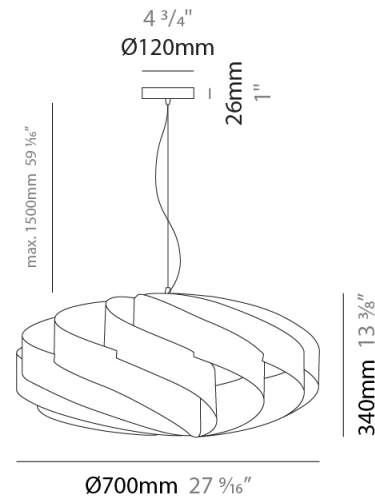

SWIRL SUSPENSION

D61012-

base number   Finish
Options

1. To build a product code in our configurator select the specify button on the base model # product page
2. To build a manual product code on this datasheet choose from the options listed below in blue font and add the suffix to the base model #

GENERAL

Series: Swirl
Partner: Linea Zero
Division: Design
Installation: Suspension
Product Type: Pendant
Mounting Location: Ceiling

PHYSICAL

Shape: Round
Diameter (mm): 700
Diameter (in): 27 ⁹/₁₆
Height (mm): 340
Height (in): 13 ³/₈
Max. Overall Height (mm): 1840
Max. Overall Height (in): 72 ⁷/₁₆
Diffuser: Polilux™ Shade - See Finish Options
[Fixture Finish: WHI / BLK / SIL / NGD / COP / PKM](#)
Fixture Material: Polilux™/ Metal holder
Primary Material: Non-Static Polilux

ELECTRICAL

Number of Lamps: 3
Lamp Type: LED Retrofit
Bulb Included: Bulb Not Included
Max. Wattage Per Lamp (W): 7
Lamp Base: E26
Input Voltage (V): 120
Upon Request: 277Vac / GU24

LED

OPTICAL

RATINGS AND CERTIFICATIONS

Certified By: Certified for North American Standards
IP rating: IP20

PROJECT	_____
TYPE	_____
SPECIFIER	_____
QUANTITY	_____
DATE	_____