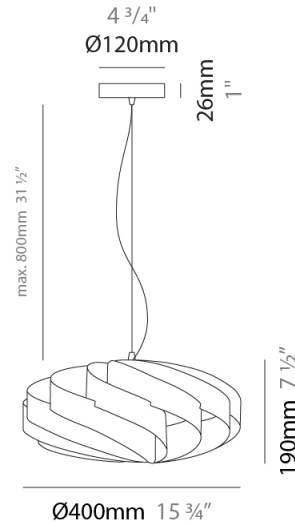

SWIRL SUSPENSION

D61009-

base number   Finish
Options

1. To build a product code in our configurator select the specify button on the base model # product page
2. To build a manual product code on this datasheet choose from the options listed below in blue font and add the suffix to the base model #

GENERAL

Series: Swirl
Partner: Linea Zero
Division: Design
Installation: Suspension
Product Type: Pendant
Mounting Location: Ceiling

PHYSICAL

Shape: Round
Diameter (mm): 400
Diameter (in): 15 ³/₄
Height (mm): 190
Height (in): 7 ¹/₂
Max. Overall Height (mm): 990
Max. Overall Height (in): 39
Diffuser: Polilux™ Shade - See Finish Options
Fixture Finish: WHI / BLK / SIL / NGD / COP / PKM
Fixture Material: Polilux™/ Metal holder
Primary Material: Non-Static Polilux

ELECTRICAL

Number of Lamps: 1
Lamp Type: LED Retrofit
Bulb Included: Bulb Not Included
Max. Wattage Per Lamp (W): 7
Lamp Base: E26
Input Voltage (V): 120
Upon Request: 277Vac / GU24

LED

OPTICAL

RATINGS AND CERTIFICATIONS

Certified By: Certified for North American Standards
IP rating: IP20

PROJECT	_____
TYPE	_____
SPECIFIER	_____
QUANTITY	_____
DATE	_____