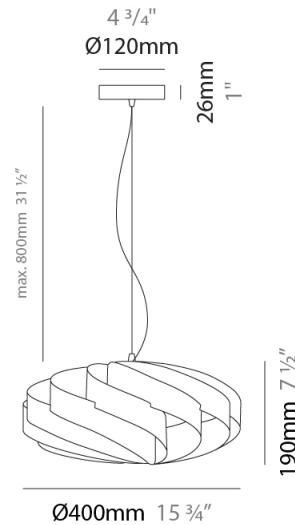

PROJECT	_____
TYPE	_____
SPECIFIER	_____
QUANTITY	_____
DATE	_____

SWIRL SUSPENSION

D61009-

base number   Finish
Options

1. To build a product code in our configurator select the specify button on the base model # product page
2. To build a manual product code on this datasheet choose from the options listed below in blue font and add the suffix to the base model #

GENERAL

Series: Swirl _____
Brand: Linea Zero _____
Division: Design _____
Mounting Type: Suspension _____
Mounting Location: Ceiling _____
Subcategory: Pendant _____

PHYSICAL

Shape: Round _____
Diameter (mm): 400 _____
Diameter (in): 15 3/4 _____
Height (mm): 190 _____
Height (in): 7 1/2 _____
Max. Overall Height (mm): 990 _____
Max. Overall Height (in): 39 _____
Light Distribution: Omnidirectional _____
Diffuser: Polilux™ Shade - See Finish Options _____
Fixture Finish: WHI / BLK / SIL / NGD / COP / PKM _____
Fixture Material: Polilux™/ Metal holder _____

ELECTRICAL

Number of Lamps: 1 _____
Lamp Type: LED Retrofit _____
Bulb Included: Bulb Not Included _____
Max. Wattage Per Lamp (W): 7 _____
Lamp Base: E26 _____
Input Voltage (V): 120 _____
Upon Request: 277Vac / GU24 _____

LED

OPTICAL

RATINGS AND CERTIFICATIONS

Certified By: Certified for North American Standards _____
IP rating: IP20 _____