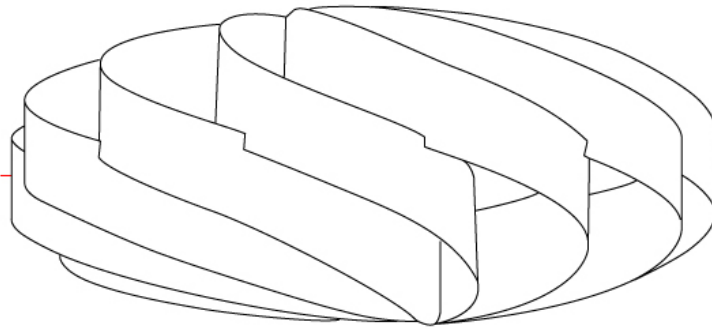

SWIRL SURFACE

D62005-

PROJECT

TYPE

SPECIFIER

QUANTITY

DATE