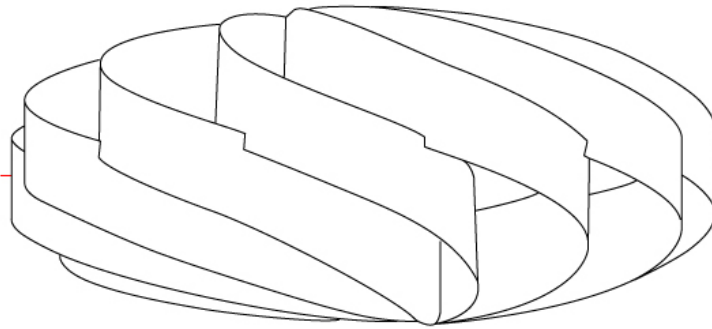

SWIRL SURFACE

D62010-

PROJECT

TYPE

SPECIFIER

QUANTITY

DATE