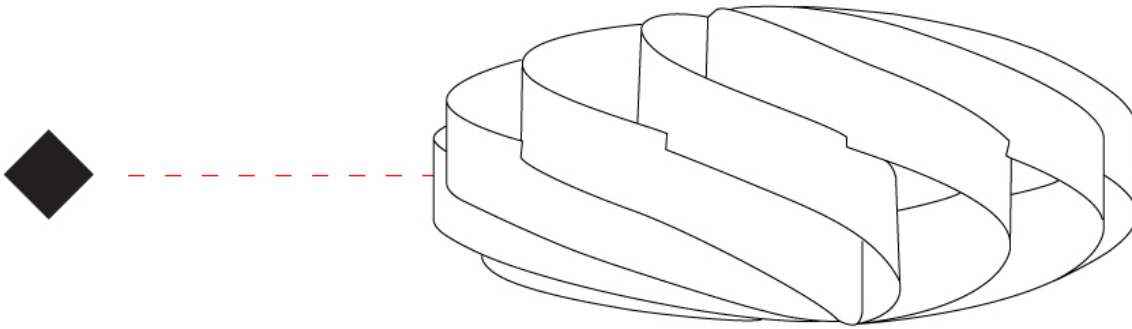

SWIRL SURFACE

D62006-

PROJECT _____

TYPE _____

SPECIFIER _____

QUANTITY _____

DATE _____