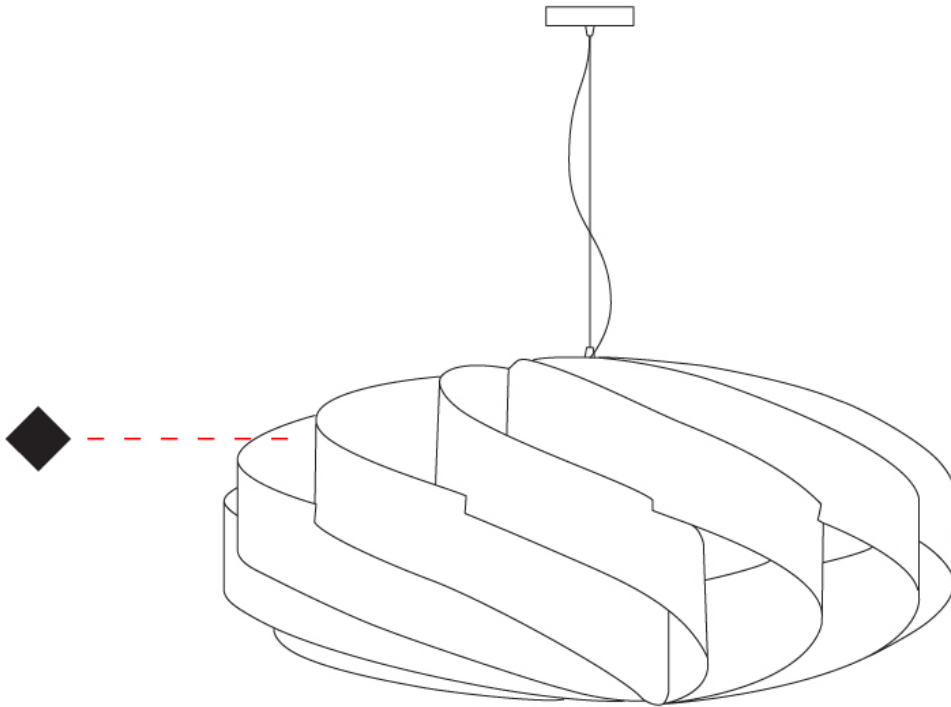

SWIRL SUSPENSION

D61013-

PROJECT

TYPE

SPECIFIER

QUANTITY

DATE

D