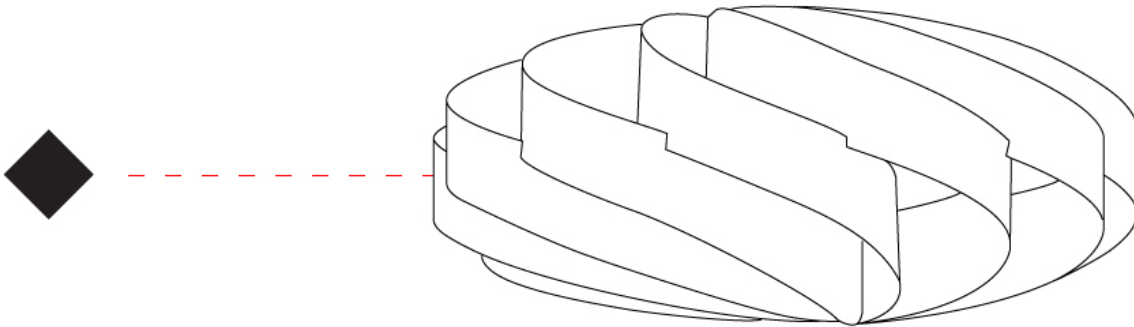

SWIRL SURFACE

D62009-

PROJECT	_____
TYPE	_____
SPECIFIER	_____
QUANTITY	_____
DATE	_____