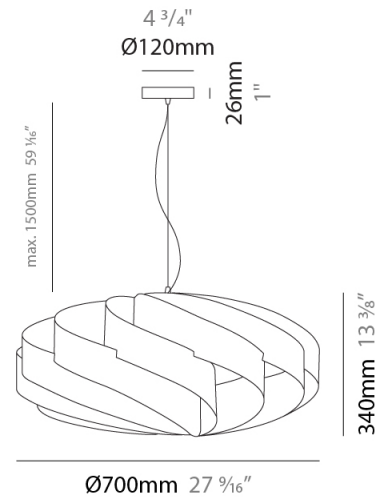

SWIRL SUSPENSION

D61012-

base number   Finish
Options

PROJECT	_____
TYPE	_____
SPECIFIER	_____
QUANTITY	_____
DATE	_____

1. To build a product code in our configurator select the specify button on the base model # product page
2. To build a manual product code on this datasheet choose from the options listed below in blue font and add the suffix to the base model #

GENERAL

Series: Swirl _____
Brand: Linea Zero _____
Division: Design _____
Mounting Type: Suspension _____
Mounting Location: Ceiling _____
Subcategory: Pendant _____

PHYSICAL

Shape: Round _____
Diameter (mm): 700 _____
Diameter (in): 27 ⁹/₁₆ _____
Height (mm): 340 _____
Height (in): 13 ³/₈ _____
Max. Overall Height (mm): 1840 _____
Max. Overall Height (in): 72 ⁷/₁₆ _____
Light Distribution: Omnidirectional _____
Diffuser: Polilux™ Shade - See Finish Options _____
Fixture Finish: WHI / BLK / SIL / NGD / COP / PKM _____
Fixture Material: Polilux™/ Metal holder _____

ELECTRICAL

Number of Lamps: 3 _____
Lamp Type: LED Retrofit _____
Bulb Included: Bulb Not Included _____
Max. Wattage Per Lamp (W): 7 _____
Lamp Base: E26 _____
Input Voltage (V): 120 _____
Upon Request: 277Vac / GU24 _____

LED

OPTICAL

RATINGS AND CERTIFICATIONS

Certified By: Certified for North American Standards _____
IP rating: IP20 _____