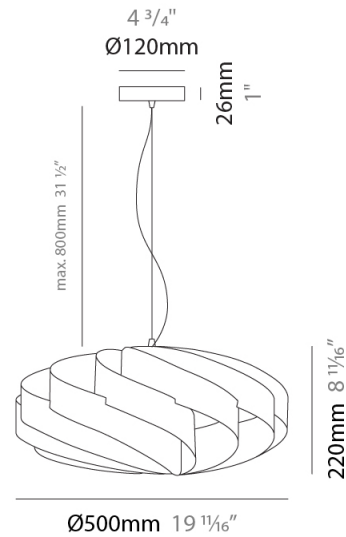

PROJECT	_____
TYPE	_____
SPECIFIER	_____
QUANTITY	_____
DATE	_____

SWIRL SUSPENSION

D61010-

base number   Finish
Options

1. To build a product code in our configurator select the specify button on the base model # product page
2. To build a manual product code on this datasheet choose from the options listed below in blue font and add the suffix to the base model #

GENERAL

Series: Swirl _____
Brand: Linea Zero _____
Division: Design _____
Mounting Type: Suspension _____
Mounting Location: Ceiling _____
Subcategory: Pendant _____

PHYSICAL

Shape: Round _____
Diameter (mm): 500 _____
Diameter (in): 19 11/16 _____
Height (mm): 220 _____
Height (in): 8 11/16 _____
Max. Overall Height (mm): 1020 _____
Max. Overall Height (in): 40 3/16 _____
Light Distribution: Omnidirectional _____
Diffuser: Polilux™ Shade - See Finish Options _____
Fixture Finish: WHI / BLK / SIL / NGD / COP / PKM _____
Fixture Material: Polilux™/ Metal holder _____
Cable Details: Cable length 31" - Transparent _____

ELECTRICAL

Number of Lamps: 1 _____
Lamp Type: LED Retrofit _____
Bulb Included: Bulb Not Included _____
Max. Wattage Per Lamp (W): 7 _____
Lamp Base: E26 _____
Input Voltage (V): 120 _____
Upon Request: 277Vac / GU24 _____

LED

OPTICAL

RATINGS AND CERTIFICATIONS

Certified By: Certified for North American Standards _____
IP rating: IP20 _____