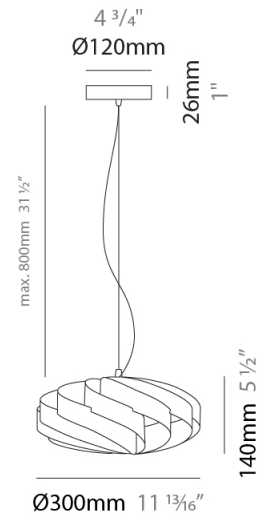

PROJECT	
TYPE	
SPECIFIER	
QUANTITY	
DATE	

SWIRL SUSPENSION

D61008-

base number   Finish
Options

1. To build a product code in our configurator select the specify button on the base model # product page
2. To build a manual product code on this datasheet choose from the options listed below in blue font and add the suffix to the base model #

GENERAL

Series: Swirl
Brand: Linea Zero
Division: Design
Mounting Type: Suspension
Mounting Location: Ceiling
Subcategory: Pendant

PHYSICAL

Shape: Round
Diameter (mm): 300
Diameter (in): 11 ¹³/₁₆
Height (mm): 140
Height (in): 5 ¹/₂
Max. Overall Height (mm): 940
Max. Overall Height (in): 37
Light Distribution: Omnidirectional
Diffuser: Polilux™ Shade - See Finish Options
Fixture Finish: WHI / BLK / SIL / NGD / COP / PKM
Fixture Material: Polilux™/ Metal holder

ELECTRICAL

Number of Lamps: 1
Lamp Type: LED Retrofit
Bulb Included: Bulb Not Included
Max. Wattage Per Lamp (W): 3
Lamp Base: E12
Input Voltage (V): 120

LED

OPTICAL

RATINGS AND CERTIFICATIONS

Certified By: Certified for North American Standards
IP rating: IP20