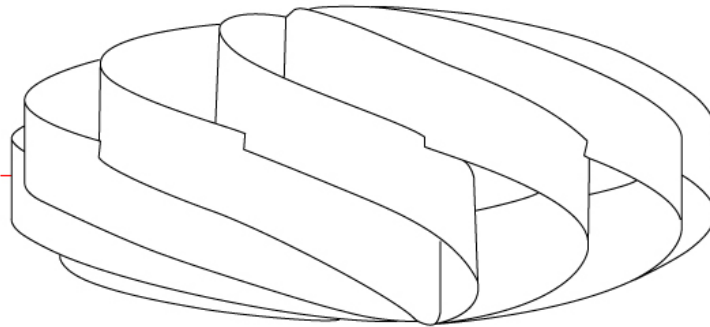

SWIRL SURFACE

D62008-

PROJECT

TYPE

SPECIFIER

QUANTITY

DATE