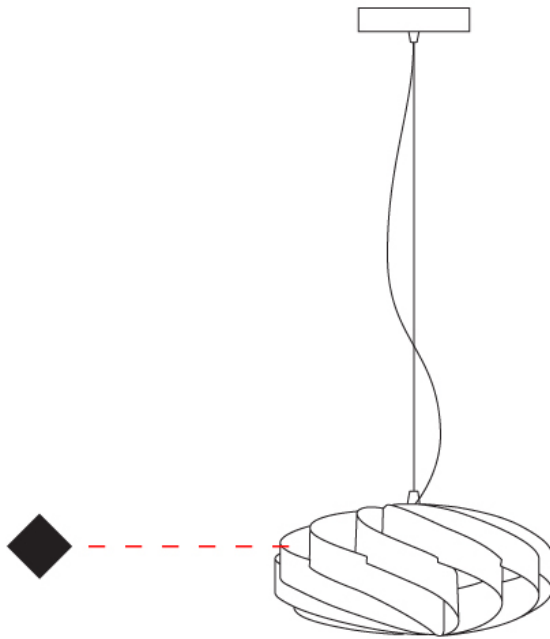

SWIRL SUSPENSION

D61008-

PROJECT

TYPE

SPECIFIER

QUANTITY

DATE