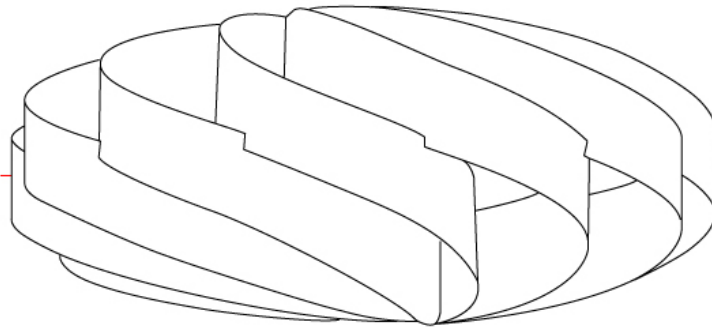

SWIRL SURFACE

D62008-

PROJECT _____

TYPE _____

SPECIFIER _____

QUANTITY _____

DATE _____