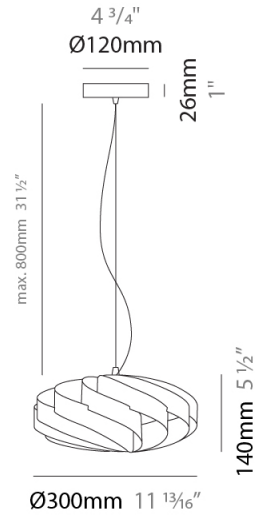

SWIRL SUSPENSION

D61008-

base number   Finish
Options

1. To build a product code in our configurator select the specify button on the base model # product page
2. To build a manual product code on this datasheet choose from the options listed below in blue font and add the suffix to the base model #

GENERAL

Series: Swirl
Brand: Linea Zero
Division: Design
Mounting Type: Suspension
Mounting Location: Ceiling
Subcategory: Pendant

PHYSICAL

Shape: Round
Diameter (mm): 300
Diameter (in): 11 ¹³/₁₆
Height (mm): 140
Height (in): 5 ¹/₂
Max. Overall Height (mm): 940
Max. Overall Height (in): 37
Light Distribution: Omnidirectional
Diffuser: Polilux™ Shade - See Finish Options
Fixture Finish: WHI / BLK / SIL / NGD / COP / PKM
Fixture Material: Polilux™/ Metal holder

ELECTRICAL

Number of Lamps: 1
Lamp Type: LED Retrofit
Bulb Included: Bulb Not Included
Max. Wattage Per Lamp (W): 3
Lamp Base: E12
Input Voltage (V): 120

LED

OPTICAL

RATINGS AND CERTIFICATIONS

Certified By: Certified for North American Standards
IP rating: IP20

PROJECT	_____
TYPE	_____
SPECIFIER	_____
QUANTITY	_____
DATE	_____