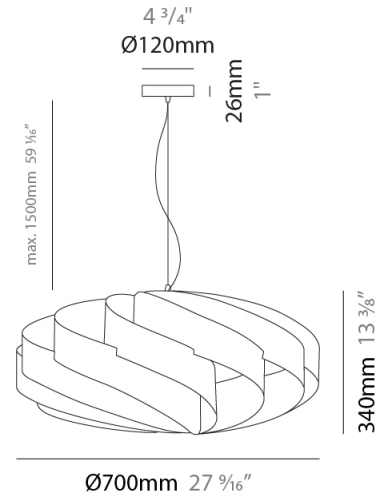

SWIRL SUSPENSION

D61012-

base number   Finish
Options

1. To build a product code in our configurator select the specify button on the base model # product page
2. To build a manual product code on this datasheet choose from the options listed below in blue font and add the suffix to the base model #

GENERAL

Series: Swirl
Partner: Linea Zero
Division: Design
Installation: Suspension
Product Type: Pendant
Mounting Location: Ceiling

PHYSICAL

Shape: Round
Diameter (mm): 700
Diameter (in): 27 ⁹/₁₆
Height (mm): 340
Height (in): 13 ³/₈
Max. Overall Height (mm): 1840
Max. Overall Height (in): 72 ⁷/₁₆
Diffuser: Polilux™ Shade - See Finish Options
Fixture Finish: WHI / BLK / SIL / NGD / COP / PKM
Fixture Material: Polilux™/ Metal holder
Primary Material: Non-Static Polilux

ELECTRICAL

Number of Lamps: 3
Lamp Type: LED Retrofit
Bulb Included: Bulb Not Included
Max. Wattage Per Lamp (W): 7
Lamp Base: E26
Input Voltage (V): 120
Upon Request: 277Vac / GU24

LED

OPTICAL

RATINGS AND CERTIFICATIONS

Certified By: Certified for North American Standards
IP rating: IP20

PROJECT	_____
TYPE	_____
SPECIFIER	_____
QUANTITY	_____
DATE	_____