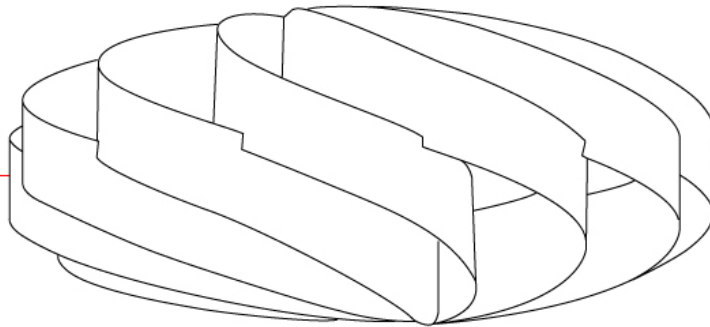

SWIRL SURFACE

D62008-

PROJECT

TYPE

SPECIFIER

QUANTITY

DATE