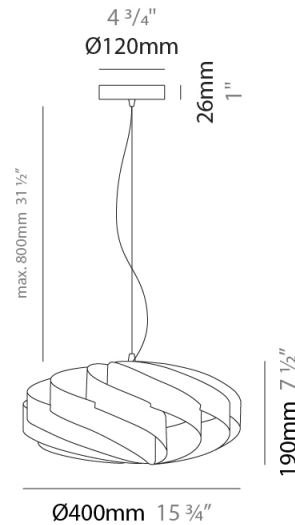

SWIRL SUSPENSION

D61009-

base number   Finish
Options

1. To build a product code in our configurator select the specify button on the base model # product page
2. To build a manual product code on this datasheet choose from the options listed below in blue font and add the suffix to the base model #

GENERAL

Series: Swirl
Brand: Linea Zero
Division: Design
Mounting Type: Suspension
Mounting Location: Ceiling
Subcategory: Pendant

PHYSICAL

Shape: Round
Diameter (mm): 400
Diameter (in): 15 3/4
Height (mm): 190
Height (in): 7 1/2
Max. Overall Height (mm): 990
Max. Overall Height (in): 39
Light Distribution: Omnidirectional
Diffuser: Polilux™ Shade - See Finish Options
[Fixture Finish: WHI / BLK / SIL / NGD / COP / PKM](#)
Fixture Material: Polilux™/ Metal holder

ELECTRICAL

Number of Lamps: 1
Lamp Type: LED Retrofit
Bulb Included: Bulb Not Included
Max. Wattage Per Lamp (W): 7
Lamp Base: E26
Input Voltage (V): 120
Upon Request: 277Vac / GU24

LED

OPTICAL

RATINGS AND CERTIFICATIONS

Certified By: Certified for North American Standards
IP rating: IP20

PROJECT	_____
TYPE	_____
SPECIFIER	_____
QUANTITY	_____
DATE	_____