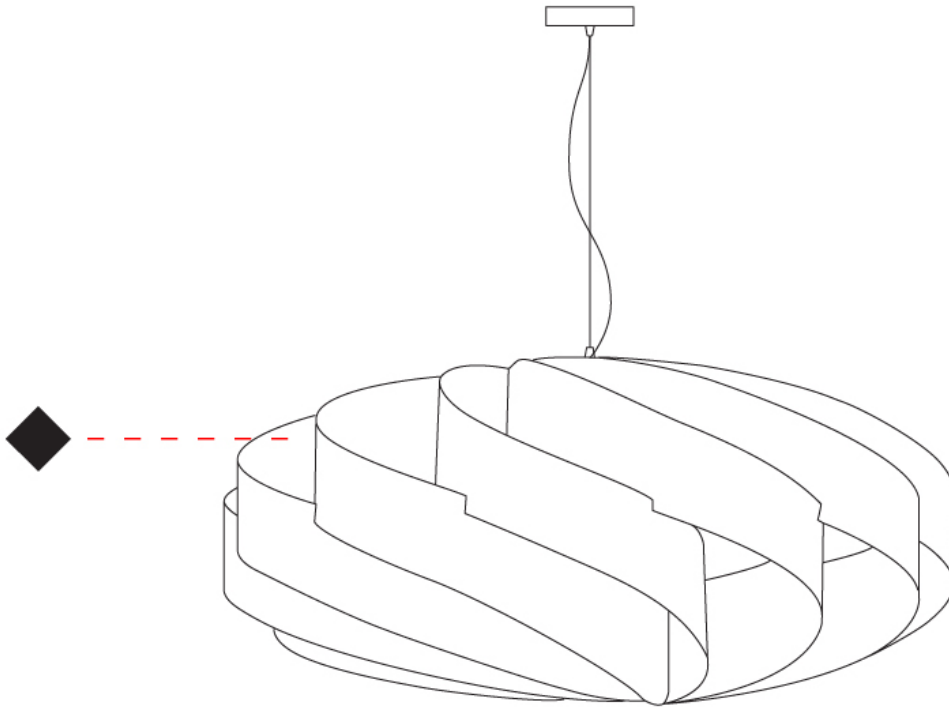

SWIRL SUSPENSION

D61013-

PROJECT _____

TYPE _____

SPECIFIER _____

QUANTITY _____

DATE _____

D