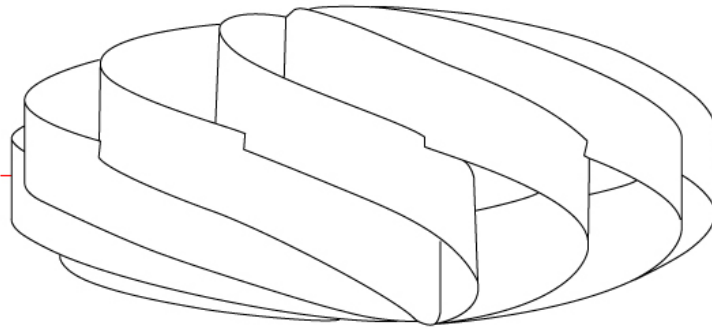

SWIRL SURFACE

D62009-

PROJECT _____

TYPE _____

SPECIFIER _____

QUANTITY _____

DATE _____