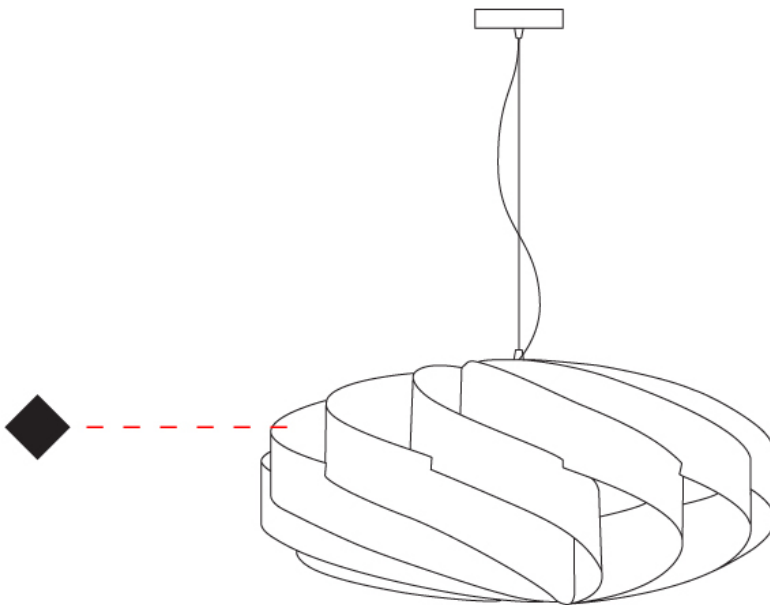

SWIRL SUSPENSION

D61012-

PROJECT

TYPE

SPECIFIER

QUANTITY

DATE