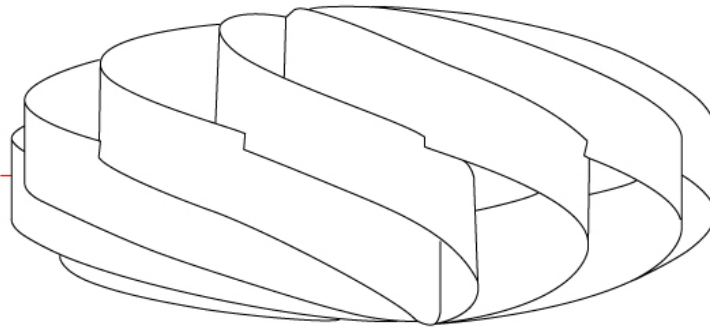

SWIRL SURFACE

D62005-

PROJECT

TYPE

SPECIFIER

QUANTITY

DATE