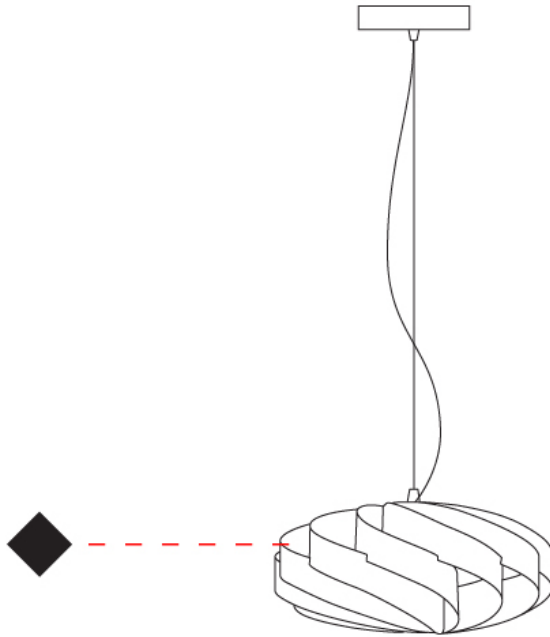

SWIRL SUSPENSION

D61008-

PROJECT

TYPE

SPECIFIER

QUANTITY

DATE