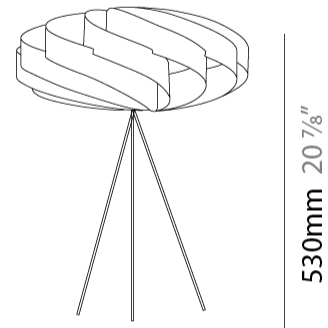

PROJECT _____

TYPE _____

SPECIFIER _____

QUANTITY _____

DATE _____

SWIRL PORTABLE

D64005-

base number   Finish
Options

1. To build a product code in our configurator select the specify button on the base model # product page
2. To build a manual product code on this datasheet choose from the options listed below in blue font and add the suffix to the base model #

GENERAL

Series: Swirl _____

Brand: Linea Zero _____

Division: Design _____

Mounting Type: Portable _____

Mounting Location: Table _____

Subcategory: Table _____

PHYSICAL

Shape: Round _____

Diameter (mm): 400 _____

Diameter (in): 15 ³/₄ _____

Height (mm): 530 _____

Height (in): 20 ⁷/₈ _____

Light Distribution: Omnidirectional _____

Diffuser: Polilux™ Shade - See Finish Options _____

Fixture Finish: WHI / BLK / SIL / NGD / COP / PKM _____

Fixture Material: Polilux™/ Metal holder _____

ELECTRICAL

Number of Lamps: 1 _____

Lamp Type: LED Retrofit _____

Bulb Included: Bulb Not Included _____

Max. Wattage Per Lamp (W): 7 _____

Lamp Base: E26 _____

Input Voltage (V): 120 _____

Upon Request: 277Vac / GU24 _____

LED

OPTICAL

RATINGS AND CERTIFICATIONS

Certified By: Certified for North American Standards _____

IP rating: IP20 _____