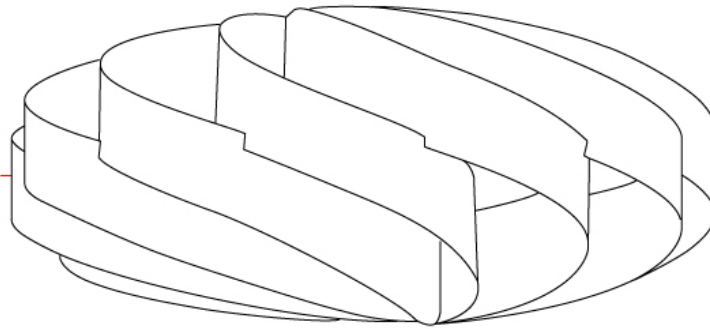

## SWIRL PORTABLE

D64004-

PROJECT

TYPE

SPECIFIER

QUANTITY

DATE

PROJECT \_\_\_\_\_