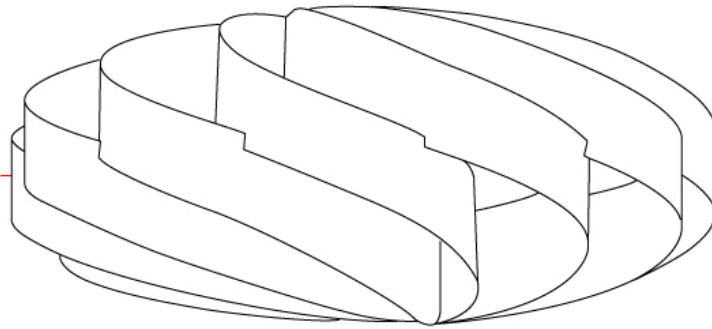

SWIRL PORTABLE

D64003-

PROJECT _____

TYPE _____

SPECIFIER _____

QUANTITY _____

DATE _____