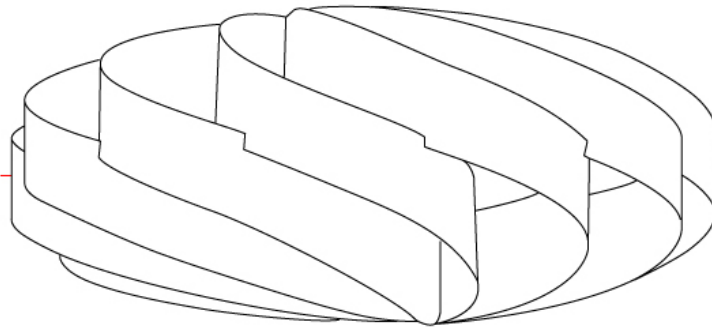

SWIRL PORTABLE

D64002-

PROJECT

TYPE

SPECIFIER

QUANTITY

DATE