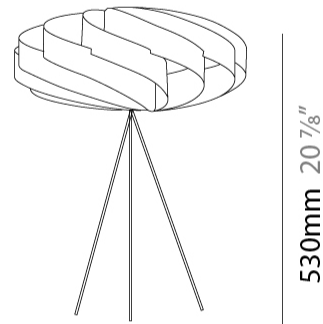

PROJECT _____
TYPE _____
SPECIFIER _____
QUANTITY _____
DATE _____

SWIRL PORTABLE

D64005-

base number _____
Finish Options _____

1. To build a product code in our configurator select the specify button on the base model # product page
2. To build a manual product code on this datasheet choose from the options listed below in blue font and add the suffix to the base model #

GENERAL

Series: Swirl _____
Brand: Linea Zero _____
Division: Design _____
Mounting Type: Portable _____
Mounting Location: Table _____
Subcategory: Table _____

PHYSICAL

Shape: Round _____
Diameter (mm): 400 _____
Diameter (in): 15 ³/₄ _____
Height (mm): 530 _____
Height (in): 20 ⁷/₈ _____
Light Distribution: Omnidirectional _____
Diffuser: Polilux™ Shade - See Finish Options _____
Fixture Finish: WHI / BLK / SIL / NGD / COP / PKM _____
Fixture Material: Polilux™/ Metal holder _____

ELECTRICAL

Number of Lamps: 1 _____
Lamp Type: LED Retrofit _____
Bulb Included: Bulb Not Included _____
Max. Wattage Per Lamp (W): 7 _____
Lamp Base: E26 _____
Input Voltage (V): 120 _____
Upon Request: 277Vac / GU24 _____

LED

OPTICAL

RATINGS AND CERTIFICATIONS

Certified By: Certified for North American Standards _____
IP rating: IP20 _____