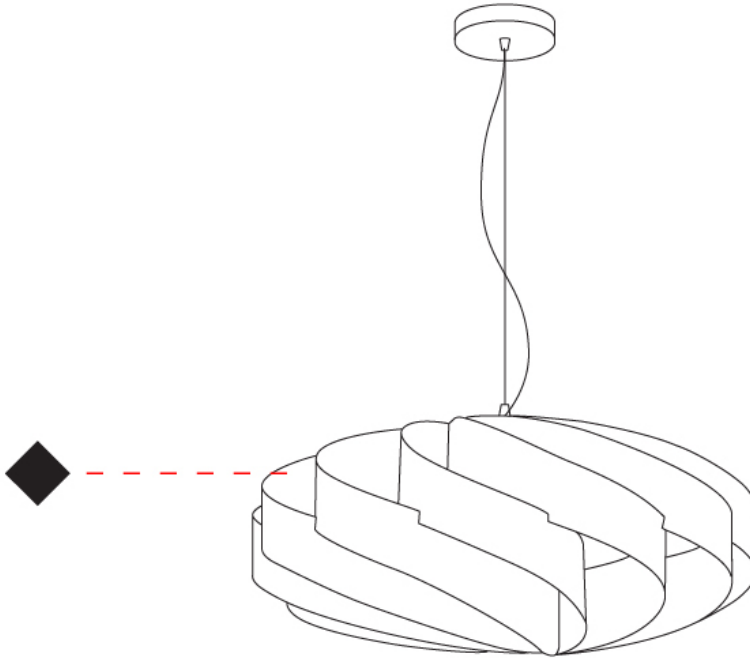

SWIRL SUSPENSION

D61011-

PROJECT

TYPE

SPECIFIER

QUANTITY

DATE