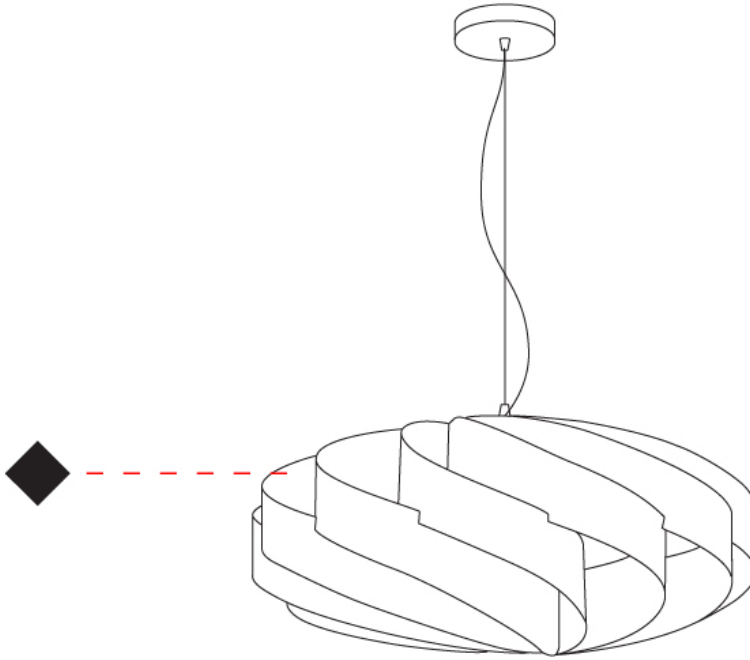

SWIRL SUSPENSION

D61011-

PROJECT _____

TYPE _____

SPECIFIER _____

QUANTITY _____

DATE _____

D