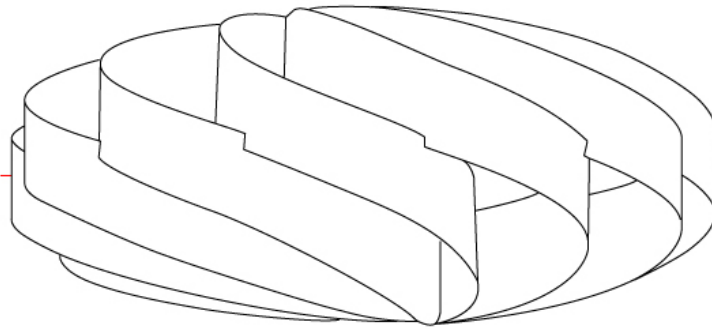

SWIRL SURFACE

D62010-

PROJECT _____

TYPE _____

SPECIFIER _____

QUANTITY _____

DATE _____