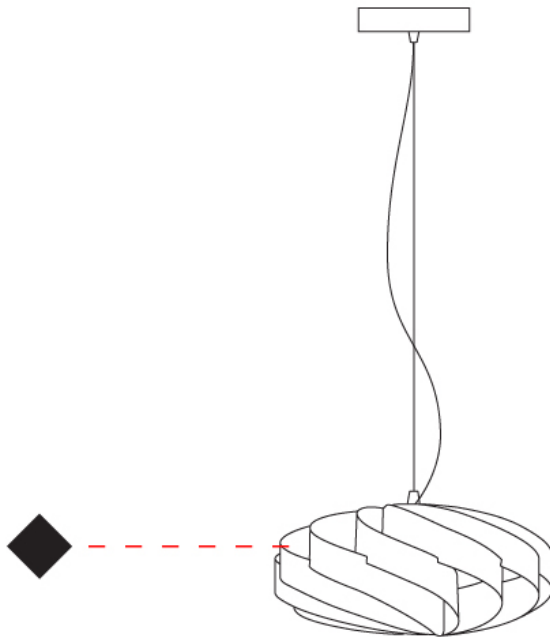

SWIRL SUSPENSION

D61008- : D61008-SIL

PROJECT

TYPE

SPECIFIER

QUANTITY

DATE

D