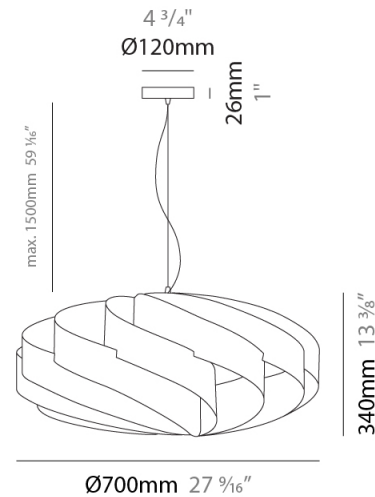

PROJECT	
TYPE	
SPECIFIER	
QUANTITY	
DATE	

SWIRL SUSPENSION

D61012-

base number   Finish
Options

1. To build a product code in our configurator select the specify button on the base model # product page
2. To build a manual product code on this datasheet choose from the options listed below in blue font and add the suffix to the base model #

GENERAL

Series: Swirl
Partner: Linea Zero
Division: Design
Installation: Suspension
Product Type: Pendant
Mounting Location: Ceiling

PHYSICAL

Shape: Round
Diameter (mm): 700
Diameter (in): 27 ⁹/₁₆
Height (mm): 340
Height (in): 13 ³/₈
Max. Overall Height (mm): 1840
Max. Overall Height (in): 72 ⁷/₁₆
Diffuser: Polilux™ Shade - See Finish Options
[Fixture Finish: WHI / BLK / SIL / NGD / COP / PKM](#)
Fixture Material: Polilux™/ Metal holder
Primary Material: Non-Static Polilux

ELECTRICAL

Number of Lamps: 3
Lamp Type: LED Retrofit
Bulb Included: Bulb Not Included
Max. Wattage Per Lamp (W): 7
Lamp Base: E26
Input Voltage (V): 120
Upon Request: 277Vac / GU24

LED

OPTICAL

RATINGS AND CERTIFICATIONS

Certified By: Certified for North American Standards
IP rating: IP20