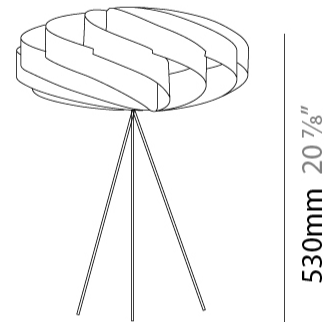

PROJECT _____
TYPE _____
SPECIFIER _____
QUANTITY _____
DATE _____

SWIRL PORTABLE

D64005-

base number _____
Finish Options _____

1. To build a product code in our configurator select the specify button on the base model # product page
2. To build a manual product code on this datasheet choose from the options listed below in blue font and add the suffix to the base model #

GENERAL

Series: Swirl _____
Partner: Linea Zero _____
Division: Design _____
Installation: Portable _____
Product Type: Table _____
Mounting Location: Table _____

PHYSICAL

Shape: Round _____
Diameter (mm): 400 _____
Diameter (in): 15 ³/₄ _____
Height (mm): 530 _____
Height (in): 20 ⁷/₈ _____
Diffuser: Polilux™ Shade - See Finish Options _____
Fixture Finish: WHI / BLK / SIL / NGD / COP / PKM _____
Fixture Material: Polilux™/ Metal holder _____
Primary Material: Non-Static Polilux _____

ELECTRICAL

Number of Lamps: 1 _____
Lamp Type: LED Retrofit _____
Bulb Included: Bulb Not Included _____
Max. Wattage Per Lamp (W): 7 _____
Lamp Base: E26 _____
Input Voltage (V): 120 _____
Upon Request: 277Vac / GU24 _____

LED

OPTICAL

RATINGS AND CERTIFICATIONS

Certified By: Certified for North American Standards _____
IP rating: IP20 _____