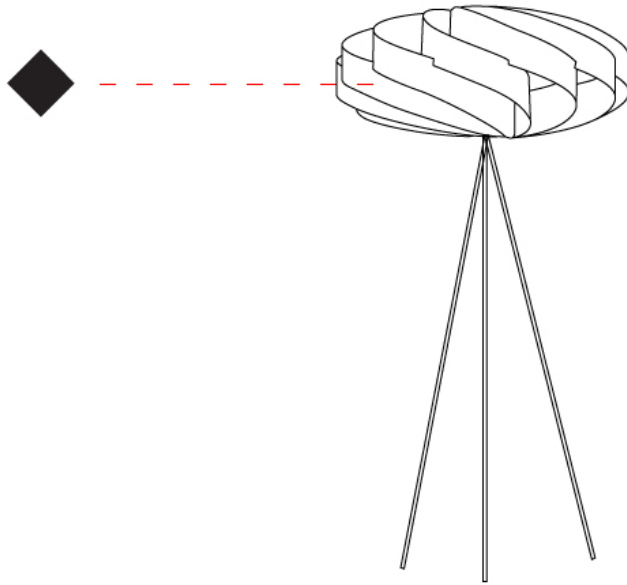

SWIRL PORTABLE

D64007-

PROJECT

TYPE

SPECIFIER

QUANTITY

DATE

D