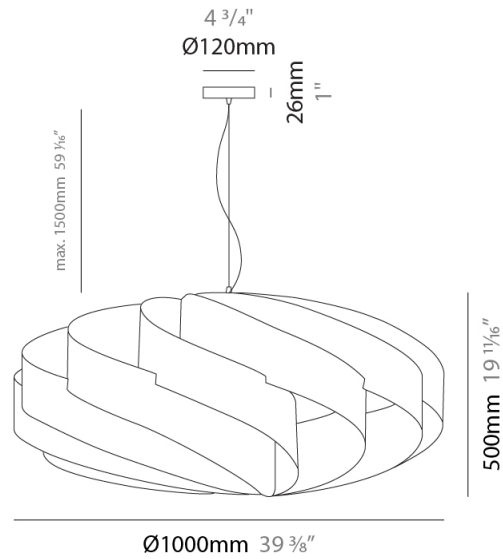

PROJECT	_____
TYPE	_____
SPECIFIER	_____
QUANTITY	_____
DATE	_____

SWIRL SUSPENSION

D61013-

base number   Finish
Options

1. To build a product code in our configurator select the specify button on the base model # product page
2. To build a manual product code on this datasheet choose from the options listed below in blue font and add the suffix to the base model #

GENERAL

Series: Swirl
Partner: Linea Zero
Division: Design
Installation: Suspension
Product Type: Pendant
Mounting Location: Ceiling

PHYSICAL

Shape: Round
Diameter (mm): 1000
Diameter (in): 39 3/8
Height (mm): 500
Height (in): 19 11/16
Max. Overall Height (mm): 2000
Max. Overall Height (in): 78 3/4
Diffuser: Polilux™ Shade - See Finish Options
Fixture Finish: WHI / BLK / SIL / NGD / COP / PKM
Fixture Material: Polilux™/ Metal holder
Primary Material: Non-Static Polilux

ELECTRICAL

Number of Lamps: 5
Lamp Type: LED Retrofit
Bulb Included: Bulb Not Included
Max. Wattage Per Lamp (W): 7
Lamp Base: E26
Input Voltage (V): 120
Upon Request: 277Vac / GU24

LED

OPTICAL

RATINGS AND CERTIFICATIONS

Certified By: Certified for North American Standards
IP rating: IP20