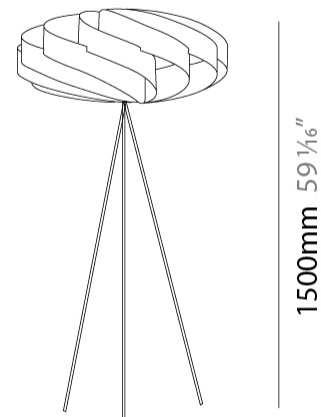

PROJECT	_____
TYPE	_____
SPECIFIER	_____
QUANTITY	_____
DATE	_____

SWIRL PORTABLE

D64007-

base number   Finish
Options

1. To build a product code in our configurator select the specify button on the base model # product page
2. To build a manual product code on this datasheet choose from the options listed below in blue font and add the suffix to the base model #

GENERAL

Series: Swirl
Brand: Linea Zero
Division: Design
Mounting Type: Portable
Mounting Location: Floor
Subcategory: Floor

PHYSICAL

Shape: Round
Diameter (mm): 500
Diameter (in): 19 11/16
Height (mm): 1500
Height (in): 59 1/16
Light Distribution: Omnidirectional
Diffuser: Polilux™ Shade - See Finish Options
[Fixture Finish: WHI / BLK / SIL / NGD / COP / PKM](#)
Fixture Material: Polilux™/ Metal holder

ELECTRICAL

Number of Lamps: 1
Lamp Type: LED Retrofit
Bulb Included: Bulb Not Included
Max. Wattage Per Lamp (W): 7
Lamp Base: E26
Input Voltage (V): 120
Upon Request: 277Vac / GU24

LED

OPTICAL

RATINGS AND CERTIFICATIONS

Certified By: Certified for North American Standards
IP rating: IP20