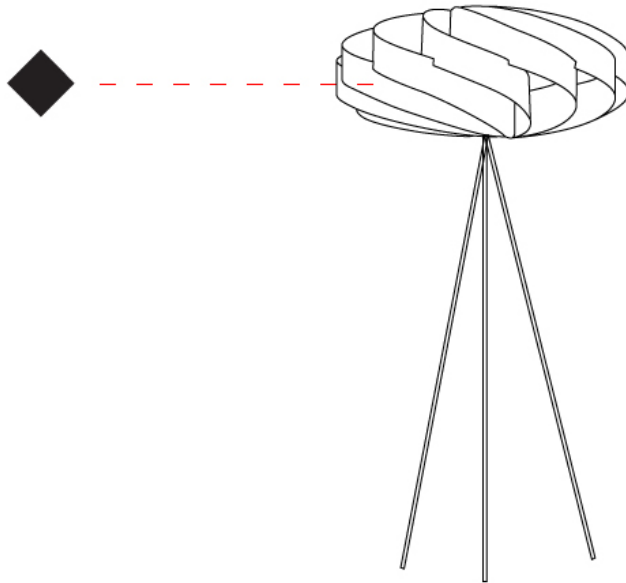

SWIRL PORTABLE

D64007-

PROJECT

TYPE

SPECIFIER

QUANTITY

DATE

D