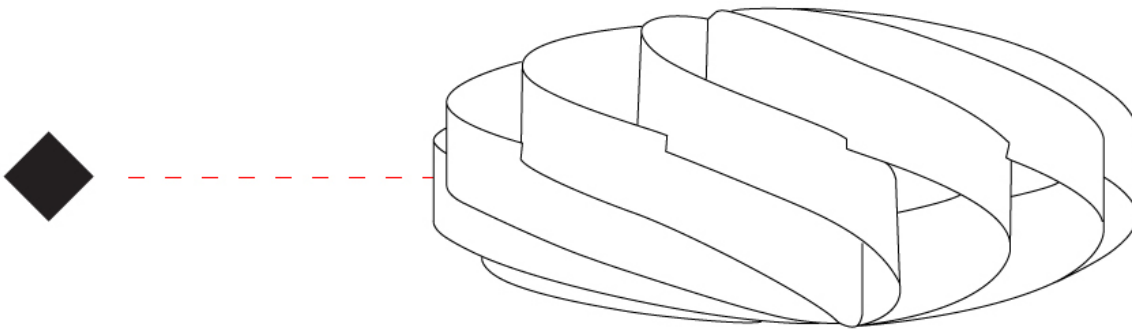

SWIRL PORTABLE

D64004-

PROJECT	_____
TYPE	_____
SPECIFIER	_____
QUANTITY	_____
DATE	_____