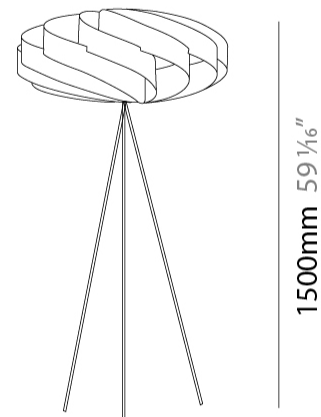

PROJECT
TYPE
SPECIFIER
QUANTITY
DATE

SWIRL PORTABLE

D64007-

base number   Finish
Options

1. To build a product code in our configurator select the specify button on the base model # product page
2. To build a manual product code on this datasheet choose from the options listed below in blue font and add the suffix to the base model #

GENERAL

Series: Swirl
Partner: Linea Zero
Division: Design
Installation: Portable
Product Type: Floor
Mounting Location: Floor

PHYSICAL

Shape: Round
Diameter (mm): 500
Diameter (in): 19 11/16
Height (mm): 1500
Height (in): 59 1/16
Diffuser: Polilux™ Shade - See Finish Options
Fixture Finish: WHI / BLK / SIL / NGD / COP / PKM
Fixture Material: Polilux™/ Metal holder
Primary Material: Non-Static Polilux

ELECTRICAL

Number of Lamps: 1
Lamp Type: LED Retrofit
Bulb Included: Bulb Not Included
Max. Wattage Per Lamp (W): 7
Lamp Base: E26
Input Voltage (V): 120
Upon Request: 277Vac / GU24

LED

OPTICAL

RATINGS AND CERTIFICATIONS

Certified By: Certified for North American Standards
IP rating: IP20