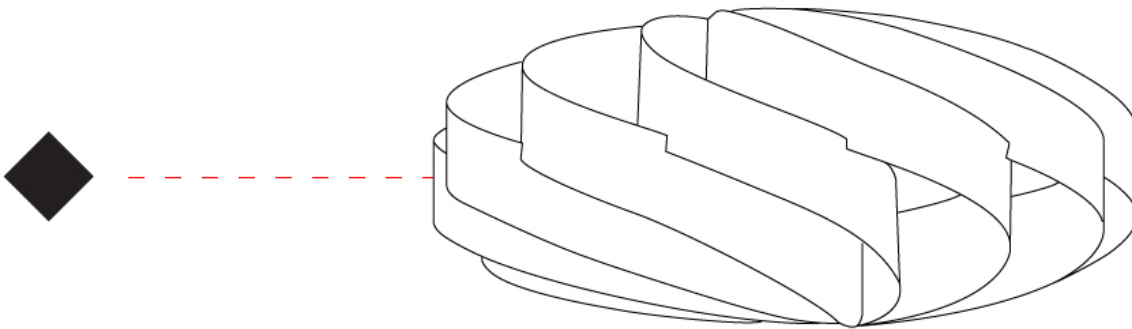

SWIRL SURFACE

D62005-

PROJECT	_____
TYPE	_____
SPECIFIER	_____
QUANTITY	_____
DATE	_____