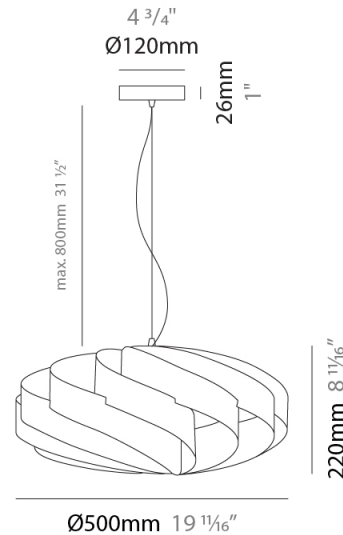

PROJECT	
TYPE	
SPECIFIER	
QUANTITY	
DATE	

SWIRL SUSPENSION

D61010- : D61010-WHI

base number

1. To build a product code in our configurator select the specify button on the base model # product page
2. To build a manual product code on this datasheet choose from the options listed below in blue font and add the suffix to the base model #

GENERAL

Series: Swirl
Partner: Linea Zero
Division: Design
Installation: Suspension
Product Type: Pendant
Mounting Location: Ceiling

PHYSICAL

Shape: Round
Diameter (mm): 500
Diameter (in): 19 11/16
Height (mm): 220
Height (in): 8 11/16
Max. Overall Height (mm): 1020
Max. Overall Height (in): 40 3/16
Weight (kg): 1
Weight (lbs): 2.199
Diffuser: White Polilux® Shade
Fixture Material: Polilux™/ Metal holder
Primary Material: Non-Static Polilux
Cable Details: Cable length 31" - Transparent

ELECTRICAL

Number of Lamps: 1
Lamp Type: LED Retrofit
Bulb Included: Bulb Not Included
Total Output Wattage (W): 7
Max. Wattage Per Lamp (W): 7
Lamp Base: E26
Input Voltage (V): 120

LED

OPTICAL

RATINGS AND CERTIFICATIONS

Certified By: CSA Certified to UL and CSA Standards
IP rating: IP20