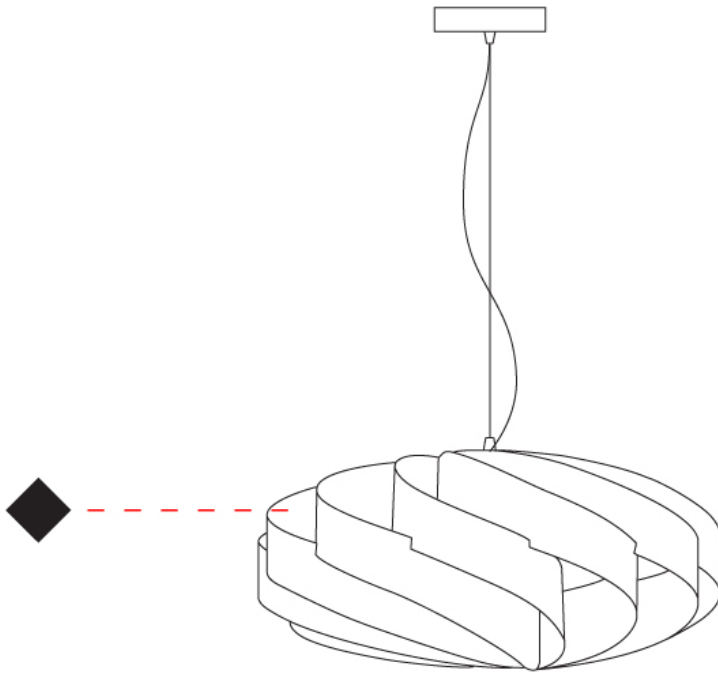

SWIRL SUSPENSION

D61010- : D61010-WHI

PROJECT

TYPE

SPECIFIER

QUANTITY

DATE