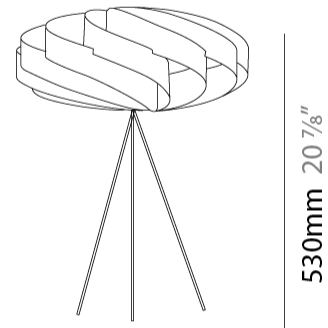

PROJECT _____
TYPE _____
SPECIFIER _____
QUANTITY _____
DATE _____

SWIRL PORTABLE

D64005-

base number _____
Finish Options _____

1. To build a product code in our configurator select the specify button on the base model # product page
2. To build a manual product code on this datasheet choose from the options listed below in blue font and add the suffix to the base model #

GENERAL

Series: Swirl _____
Partner: Linea Zero _____
Division: Design _____
Installation: Portable _____
Product Type: Table _____
Mounting Location: Table _____

PHYSICAL

Shape: Round _____
Diameter (mm): 400 _____
Diameter (in): 15 ³/₄ _____
Height (mm): 530 _____
Height (in): 20 ⁷/₈ _____
Diffuser: Polilux™ Shade - See Finish Options _____
Fixture Finish: WHI / BLK / SIL / NGD / COP / PKM _____
Fixture Material: Polilux™/ Metal holder _____
Primary Material: Non-Static Polilux _____

ELECTRICAL

Number of Lamps: 1 _____
Lamp Type: LED Retrofit _____
Bulb Included: Bulb Not Included _____
Max. Wattage Per Lamp (W): 7 _____
Lamp Base: E26 _____
Input Voltage (V): 120 _____
Upon Request: 277Vac / GU24 _____

LED

OPTICAL

RATINGS AND CERTIFICATIONS

Certified By: Certified for North American Standards _____
IP rating: IP20 _____