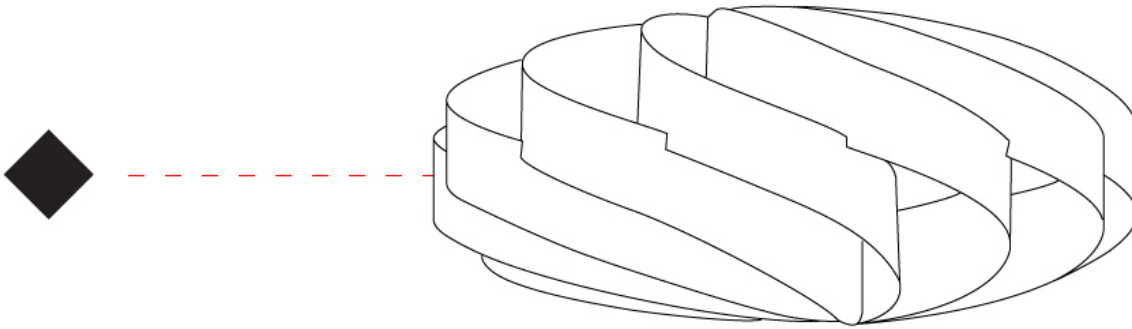

SWIRL SURFACE

D62006- : D62006-WHI

PROJECT	_____
TYPE	_____
SPECIFIER	_____
QUANTITY	_____
DATE	_____