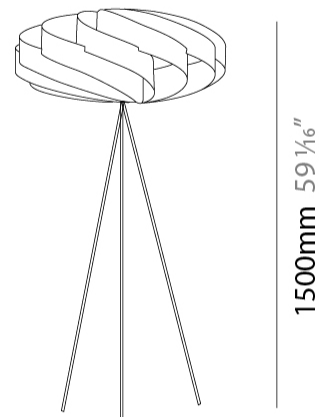

PROJECT	_____
TYPE	_____
SPECIFIER	_____
QUANTITY	_____
DATE	_____

SWIRL PORTABLE

D64007-

base number   Finish
Options

1. To build a product code in our configurator select the specify button on the base model # product page
2. To build a manual product code on this datasheet choose from the options listed below in blue font and add the suffix to the base model #

GENERAL

Series: Swirl
Partner: Linea Zero
Division: Design
Installation: Portable
Product Type: Floor
Mounting Location: Floor

PHYSICAL

Shape: Round
Diameter (mm): 500
Diameter (in): 19 11/16
Height (mm): 1500
Height (in): 59 1/16
Diffuser: Polilux™ Shade - See Finish Options
Fixture Finish: WHI / BLK / SIL / NGD / COP / PKM
Fixture Material: Polilux™/ Metal holder
Primary Material: Non-Static Polilux

ELECTRICAL

Number of Lamps: 1
Lamp Type: LED Retrofit
Bulb Included: Bulb Not Included
Max. Wattage Per Lamp (W): 7
Lamp Base: E26
Input Voltage (V): 120
Upon Request: 277Vac / GU24

LED

OPTICAL

RATINGS AND CERTIFICATIONS

Certified By: Certified for North American Standards
IP rating: IP20