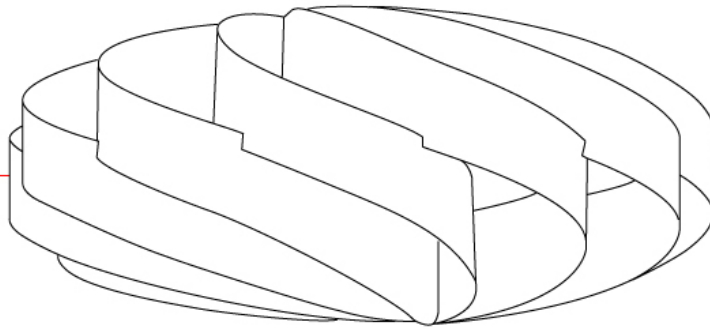

SWIRL PORTABLE

D64003-

PROJECT _____

TYPE _____

SPECIFIER _____

QUANTITY _____

DATE _____