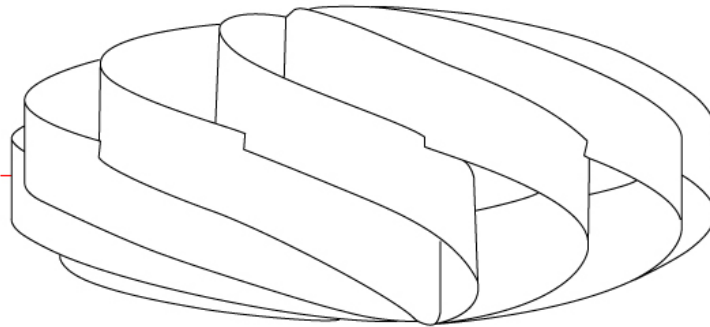

GENERAL

Series: Swirl
Brand: Linea Zero
Division: Design
Mounting Type: Surface
Mounting Location: Ceiling
Subcategory: Ambient

PHYSICAL

Shape: Round
Diameter (mm): 300
Diameter (in): 11 ¹³/₁₆
Height (mm): 140
Height (in): 5 ¹/₂
Light Distribution: Omnidirectional
Diffuser: Polilux™ Shade - See Finish Options
Fixture Finish: WHI / BLK / SIL / NGD / COP / PKM
Fixture Material: Polilux™/ Metal holder

Ø300mm 11 ¹³/₁₆"

SWIRL SURFACE

D62005-

PROJECT _____

TYPE _____

SPECIFIER _____

QUANTITY _____

DATE _____

GENERAL

Series: Swirl
Brand: Linea Zero
Division: Design
Mounting Type: Portable
Mounting Location: Table
Subcategory: Table

PHYSICAL

Shape: Round
Diameter (mm): 300
Diameter (in): 11 ¹³/₁₆
Height (mm): 140
Height (in): 5 ¹/₂
Light Distribution: Omnidirectional
Diffuser: Polilux™ Shade - See Finish Options
Fixture Finish: WHI / BLK / SIL / NGD / COP / PKM
Fixture Material: Polilux™/ Metal holder
Upon Request: Bolt Down