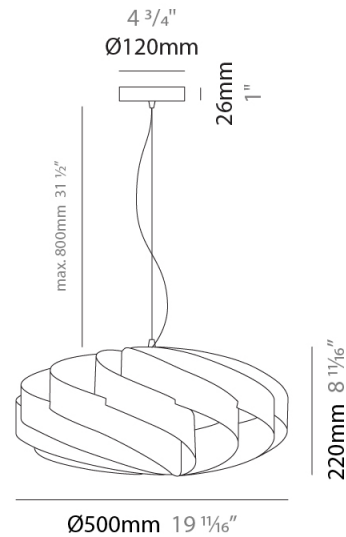

PROJECT	_____
TYPE	_____
SPECIFIER	_____
QUANTITY	_____
DATE	_____

SWIRL SUSPENSION

D61010-

base number   Finish
Options

1. To build a product code in our configurator select the specify button on the base model # product page
2. To build a manual product code on this datasheet choose from the options listed below in blue font and add the suffix to the base model #

GENERAL

Series: Swirl
Partner: Linea Zero
Division: Design
Installation: Suspension
Product Type: Pendant
Mounting Location: Ceiling

PHYSICAL

Shape: Round
Diameter (mm): 500
Diameter (in): 19 11/16
Height (mm): 220
Height (in): 8 11/16
Max. Overall Height (mm): 1020
Max. Overall Height (in): 40 3/16
Diffuser: Polilux™ Shade - See Finish Options
Fixture Finish: WHI / BLK / SIL / NGD / COP / PKM
Fixture Material: Polilux™/ Metal holder
Primary Material: Non-Static Polilux
Cable Details: Cable length 31" - Transparent

ELECTRICAL

Number of Lamps: 1
Lamp Type: LED Retrofit
Bulb Included: Bulb Not Included
Max. Wattage Per Lamp (W): 7
Lamp Base: E26
Input Voltage (V): 120
Upon Request: 277Vac / GU24

LED

OPTICAL

RATINGS AND CERTIFICATIONS

Certified By: Certified for North American Standards
IP rating: IP20