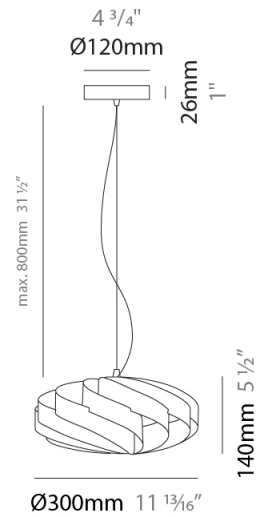

PROJECT	
TYPE	
SPECIFIER	
QUANTITY	
DATE	

SWIRL SUSPENSION

D61008-

base number   Finish
Options

1. To build a product code in our configurator select the specify button on the base model # product page
2. To build a manual product code on this datasheet choose from the options listed below in blue font and add the suffix to the base model #

GENERAL

Series: Swirl
Brand: Linea Zero
Division: Design
Mounting Type: Suspension
Mounting Location: Ceiling
Subcategory: Pendant

PHYSICAL

Shape: Round
Diameter (mm): 300
Diameter (in): 11 ¹³/₁₆
Height (mm): 140
Height (in): 5 ¹/₂
Max. Overall Height (mm): 940
Max. Overall Height (in): 37
Light Distribution: Omnidirectional
Diffuser: Polilux™ Shade - See Finish Options
Fixture Finish: WHI / BLK / SIL / NGD / COP / PKM
Fixture Material: Polilux™/ Metal holder

ELECTRICAL

Number of Lamps: 1
Lamp Type: LED Retrofit
Bulb Included: Bulb Not Included
Max. Wattage Per Lamp (W): 3
Lamp Base: E12
Input Voltage (V): 120

LED

OPTICAL

RATINGS AND CERTIFICATIONS

Certified By: Certified for North American Standards
IP rating: IP20