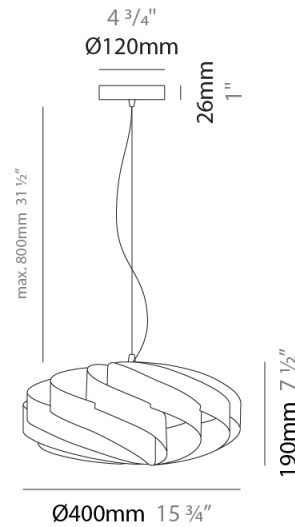

SWIRL SUSPENSION

D61009-

base number   Finish
Options

1. To build a product code in our configurator select the specify button on the base model # product page
2. To build a manual product code on this datasheet choose from the options listed below in blue font and add the suffix to the base model #

GENERAL

Series: Swirl
Partner: Linea Zero
Division: Design
Installation: Suspension
Product Type: Pendant
Mounting Location: Ceiling

PHYSICAL

Shape: Round
Diameter (mm): 400
Diameter (in): 15 ³/₄
Height (mm): 190
Height (in): 7 ¹/₂
Max. Overall Height (mm): 990
Max. Overall Height (in): 39
Diffuser: Polilux™ Shade - See Finish Options
[Fixture Finish: WHI / BLK / SIL / NGD / COP / PKM](#)
Fixture Material: Polilux™/ Metal holder
Primary Material: Non-Static Polilux

ELECTRICAL

Number of Lamps: 1
Lamp Type: LED Retrofit
Bulb Included: Bulb Not Included
Max. Wattage Per Lamp (W): 7
Lamp Base: E26
Input Voltage (V): 120
Upon Request: 277Vac / GU24

LED

OPTICAL

RATINGS AND CERTIFICATIONS

Certified By: Certified for North American Standards
IP rating: IP20

PROJECT	_____
TYPE	_____
SPECIFIER	_____
QUANTITY	_____
DATE	_____