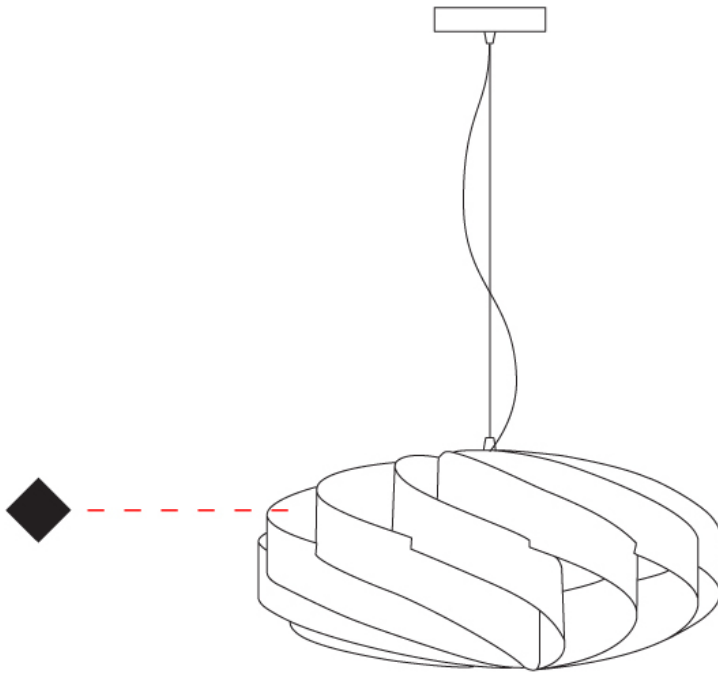

SWIRL SUSPENSION

D61010-

PROJECT	_____
TYPE	_____
SPECIFIER	_____
QUANTITY	_____
DATE	_____