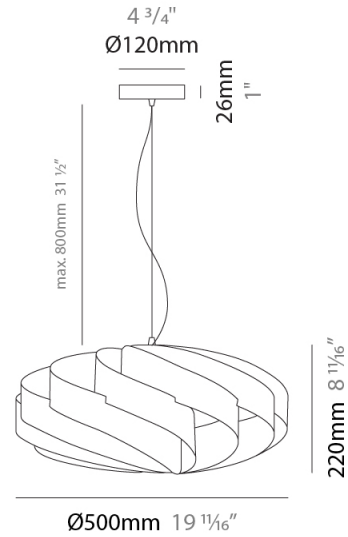

PROJECT	
TYPE	
SPECIFIER	
QUANTITY	
DATE	

SWIRL SUSPENSION

D61010-

base number   Finish
Options

1. To build a product code in our configurator select the specify button on the base model # product page
2. To build a manual product code on this datasheet choose from the options listed below in blue font and add the suffix to the base model #

GENERAL

Series: Swirl
Brand: Linea Zero
Division: Design
Mounting Type: Suspension
Mounting Location: Ceiling
Subcategory: Pendant

PHYSICAL

Shape: Round
Diameter (mm): 500
Diameter (in): 19 11/16
Height (mm): 220
Height (in): 8 11/16
Max. Overall Height (mm): 1020
Max. Overall Height (in): 40 3/16
Light Distribution: Omnidirectional
Diffuser: Polilux™ Shade - See Finish Options
Fixture Finish: WHI / BLK / SIL / NGD / COP / PKM
Fixture Material: Polilux™/ Metal holder
Cable Details: Cable length 31" - Transparent

ELECTRICAL

Number of Lamps: 1
Lamp Type: LED Retrofit
Bulb Included: Bulb Not Included
Max. Wattage Per Lamp (W): 7
Lamp Base: E26
Input Voltage (V): 120
Upon Request: 277Vac / GU24

LED

OPTICAL

RATINGS AND CERTIFICATIONS

Certified By: Certified for North American Standards
IP rating: IP20