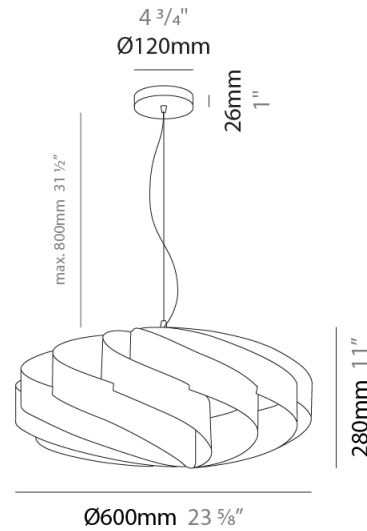

PROJECT	
TYPE	
SPECIFIER	
QUANTITY	
DATE	

SWIRL SUSPENSION

D61011-

base number   Finish
Options

1. To build a product code in our configurator select the specify button on the base model # product page
2. To build a manual product code on this datasheet choose from the options listed below in blue font and add the suffix to the base model #

GENERAL

Series: Swirl
Partner: Linea Zero
Division: Design
Installation: Suspension
Product Type: Pendant
Mounting Location: Ceiling

PHYSICAL

Shape: Round
Diameter (mm): 600
Diameter (in): 23 ⁵/₈
Height (mm): 280
Height (in): 11
Max. Overall Height (mm): 1080
Max. Overall Height (in): 42 ¹/₂
Diffuser: Polilux™ Shade - See Finish Options
Fixture Finish: WHI / BLK / SIL / NGD / COP / PKM
Fixture Material: Polilux™/ Metal holder
Primary Material: Non-Static Polilux

ELECTRICAL

Number of Lamps: 1
Lamp Type: LED Retrofit
Bulb Included: Bulb Not Included
Max. Wattage Per Lamp (W): 7
Lamp Base: E26
Input Voltage (V): 120
Lamp Voltage (V): 120
Upon Request: 277Vac / GU24

LED

OPTICAL

RATINGS AND CERTIFICATIONS

Certified By: Certified for North American Standards
IP rating: IP20