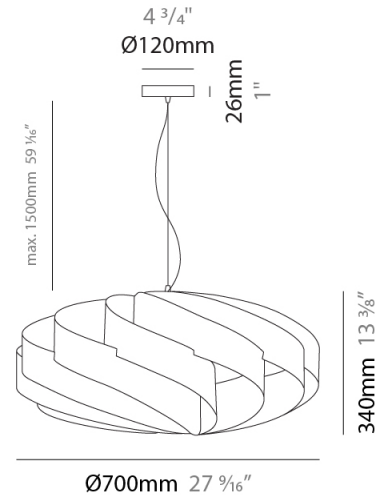

SWIRL SUSPENSION

D61012-

base number   Finish
Options

PROJECT	_____
TYPE	_____
SPECIFIER	_____
QUANTITY	_____
DATE	_____

1. To build a product code in our configurator select the specify button on the base model # product page
2. To build a manual product code on this datasheet choose from the options listed below in blue font and add the suffix to the base model #

GENERAL

Series: Swirl _____
Brand: Linea Zero _____
Division: Design _____
Mounting Type: Suspension _____
Mounting Location: Ceiling _____
Subcategory: Pendant _____

PHYSICAL

Shape: Round _____
Diameter (mm): 700 _____
Diameter (in): 27 ⁹/₁₆ _____
Height (mm): 340 _____
Height (in): 13 ³/₈ _____
Max. Overall Height (mm): 1840 _____
Max. Overall Height (in): 72 ⁷/₁₆ _____
Light Distribution: Omnidirectional _____
Diffuser: Polilux™ Shade - See Finish Options _____
Fixture Finish: WHI / BLK / SIL / NGD / COP / PKM _____
Fixture Material: Polilux™/ Metal holder _____

ELECTRICAL

Number of Lamps: 3 _____
Lamp Type: LED Retrofit _____
Bulb Included: Bulb Not Included _____
Max. Wattage Per Lamp (W): 7 _____
Lamp Base: E26 _____
Input Voltage (V): 120 _____
Upon Request: 277Vac / GU24 _____

LED

OPTICAL

RATINGS AND CERTIFICATIONS

Certified By: Certified for North American Standards _____
IP rating: IP20 _____