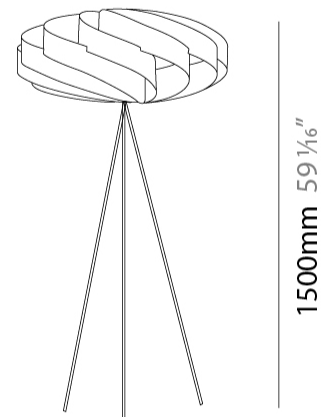

PROJECT	_____
TYPE	_____
SPECIFIER	_____
QUANTITY	_____
DATE	_____

SWIRL PORTABLE

D64007-

base number   Finish
Options

1. To build a product code in our configurator select the specify button on the base model # product page
2. To build a manual product code on this datasheet choose from the options listed below in blue font and add the suffix to the base model #

GENERAL

Series: Swirl
Brand: Linea Zero
Division: Design
Mounting Type: Portable
Mounting Location: Floor
Subcategory: Floor

PHYSICAL

Shape: Round
Diameter (mm): 500
Diameter (in): 19 11/16
Height (mm): 1500
Height (in): 59 1/16
Light Distribution: Omnidirectional
Diffuser: Polilux™ Shade - See Finish Options
Fixture Finish: WHI / BLK / SIL / NGD / COP / PKM
Fixture Material: Polilux™ / Metal holder

ELECTRICAL

Number of Lamps: 1
Lamp Type: LED Retrofit
Bulb Included: Bulb Not Included
Max. Wattage Per Lamp (W): 7
Lamp Base: E26
Input Voltage (V): 120
Upon Request: 277Vac / GU24

LED

OPTICAL

RATINGS AND CERTIFICATIONS

Certified By: Certified for North American Standards
IP rating: IP20