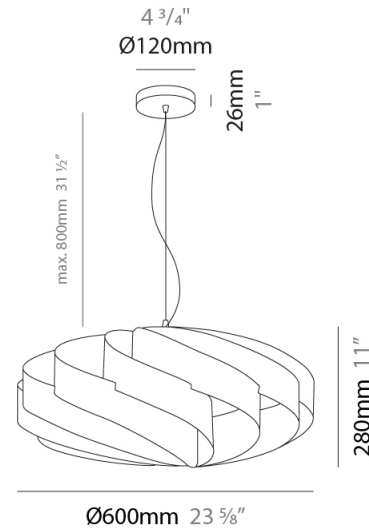

PROJECT	_____
TYPE	_____
SPECIFIER	_____
QUANTITY	_____
DATE	_____

SWIRL SUSPENSION

D61011-

base number   Finish
Options

1. To build a product code in our configurator select the specify button on the base model # product page
2. To build a manual product code on this datasheet choose from the options listed below in blue font and add the suffix to the base model #

GENERAL

Series: Swirl _____
Brand: Linea Zero _____
Division: Design _____
Mounting Type: Suspension _____
Mounting Location: Ceiling _____
Subcategory: Pendant _____

PHYSICAL

Shape: Round _____
Diameter (mm): 600 _____
Diameter (in): 23 5/8 _____
Height (mm): 280 _____
Height (in): 11 _____
Max. Overall Height (mm): 1080 _____
Max. Overall Height (in): 42 1/2 _____
Light Distribution: Omnidirectional _____
Diffuser: Polilux™ Shade - See Finish Options _____
Fixture Finish: WHI / BLK / SIL / NGD / COP / PKM _____
Fixture Material: Polilux™/ Metal holder _____

ELECTRICAL

Number of Lamps: 1 _____
Lamp Type: LED Retrofit _____
Bulb Included: Bulb Not Included _____
Max. Wattage Per Lamp (W): 7 _____
Lamp Base: E26 _____
Input Voltage (V): 120 _____
Lamp Voltage (V): 120 _____
Upon Request: 277Vac / GU24 _____

LED

OPTICAL

RATINGS AND CERTIFICATIONS

Certified By: Certified for North American Standards _____
IP rating: IP20 _____