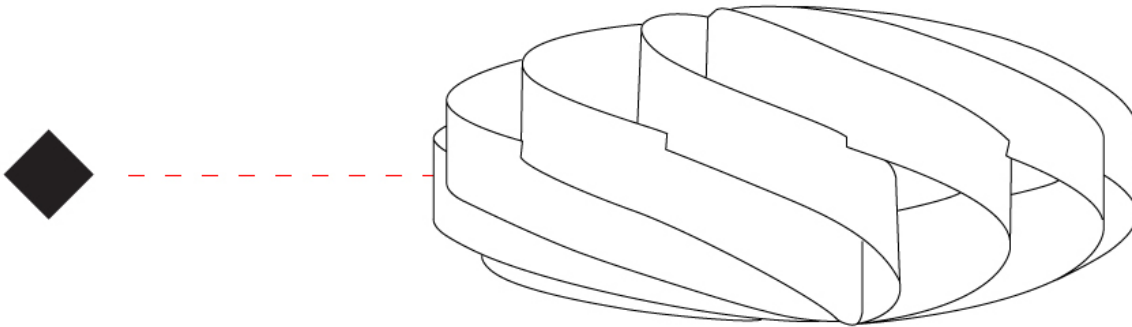

SWIRL PORTABLE

D64002-

PROJECT	_____
TYPE	_____
SPECIFIER	_____
QUANTITY	_____
DATE	_____