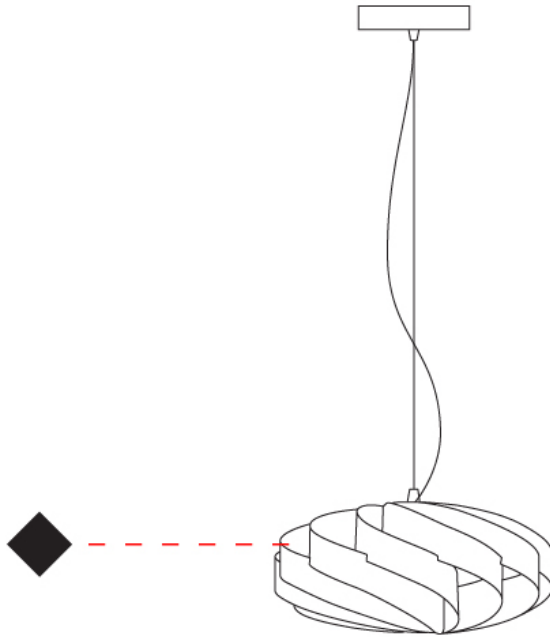

SWIRL SUSPENSION

D61008- : D61008-SIL

PROJECT _____

TYPE _____

SPECIFIER _____

QUANTITY _____

DATE _____