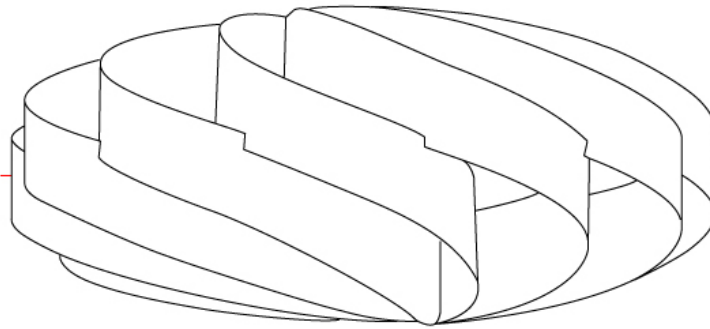

SWIRL SURFACE

D62009-

PROJECT

TYPE

SPECIFIER

QUANTITY

DATE