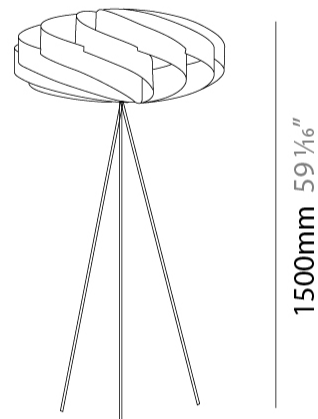

PROJECT
TYPE
SPECIFIER
QUANTITY
DATE

SWIRL PORTABLE

D64007-

base number   Finish
Options

1. To build a product code in our configurator select the specify button on the base model # product page
2. To build a manual product code on this datasheet choose from the options listed below in blue font and add the suffix to the base model #

GENERAL

Series: Swirl
Partner: Linea Zero
Division: Design
Installation: Portable
Product Type: Floor
Mounting Location: Floor

PHYSICAL

Shape: Round
Diameter (mm): 500
Diameter (in): 19 11/16
Height (mm): 1500
Height (in): 59 1/16
Diffuser: Polilux™ Shade - See Finish Options
Fixture Finish: WHI / BLK / SIL / NGD / COP / PKM
Fixture Material: Polilux™/ Metal holder
Primary Material: Non-Static Polilux

ELECTRICAL

Number of Lamps: 1
Lamp Type: LED Retrofit
Bulb Included: Bulb Not Included
Max. Wattage Per Lamp (W): 7
Lamp Base: E26
Input Voltage (V): 120
Upon Request: 277Vac / GU24

LED

OPTICAL

RATINGS AND CERTIFICATIONS

Certified By: Certified for North American Standards
IP rating: IP20