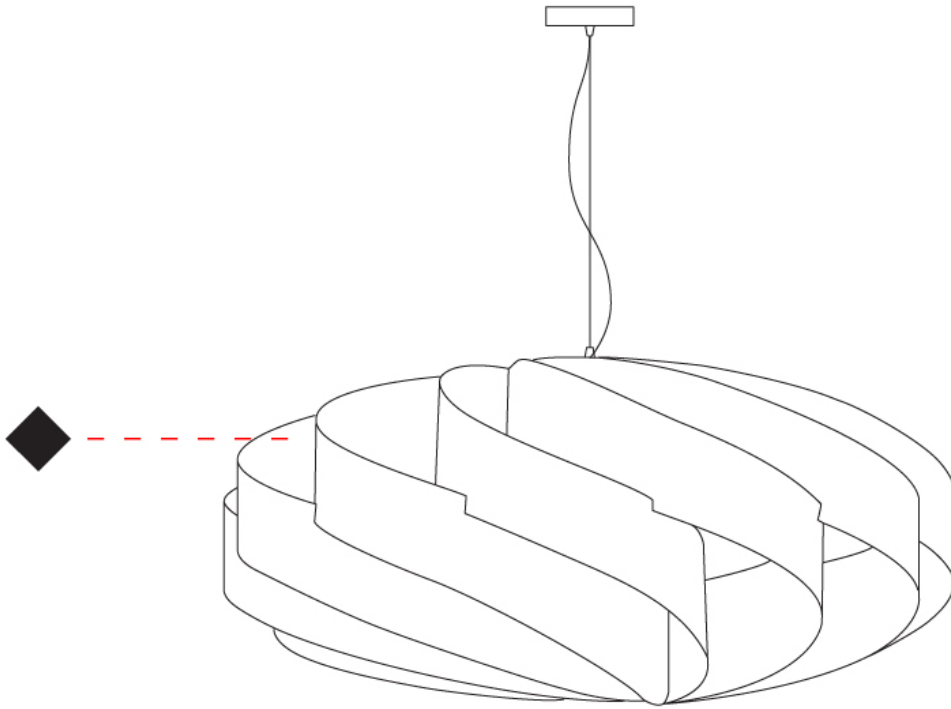

SWIRL SUSPENSION

D61013-

PROJECT	_____
TYPE	_____
SPECIFIER	_____
QUANTITY	_____
DATE	_____

D