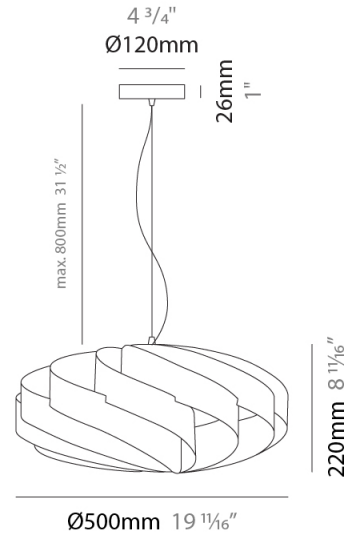

SWIRL SUSPENSION

D61010-

base number   Finish
Options

1. To build a product code in our configurator select the specify button on the base model # product page
2. To build a manual product code on this datasheet choose from the options listed below in blue font and add the suffix to the base model #

GENERAL

Series: Swirl
Partner: Linea Zero
Division: Design
Installation: Suspension
Product Type: Pendant
Mounting Location: Ceiling

PHYSICAL

Shape: Round
Diameter (mm): 500
Diameter (in): 19 11/16
Height (mm): 220
Height (in): 8 11/16
Max. Overall Height (mm): 1020
Max. Overall Height (in): 40 3/16
Diffuser: Polilux™ Shade - See Finish Options
[Fixture Finish: WHI / BLK / SIL / NGD / COP / PKM](#)
Fixture Material: Polilux™/ Metal holder
Primary Material: Non-Static Polilux
Cable Details: Cable length 31" - Transparent

ELECTRICAL

Number of Lamps: 1
Lamp Type: LED Retrofit
Bulb Included: Bulb Not Included
Max. Wattage Per Lamp (W): 7
Lamp Base: E26
Input Voltage (V): 120
Upon Request: 277Vac / GU24

LED

OPTICAL

RATINGS AND CERTIFICATIONS

Certified By: Certified for North American Standards
IP rating: IP20

PROJECT	_____
TYPE	_____
SPECIFIER	_____
QUANTITY	_____
DATE	_____