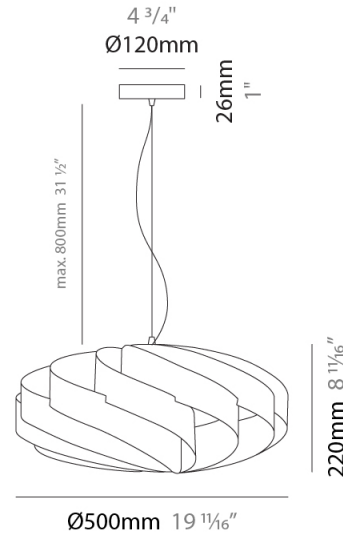

PROJECT	
TYPE	
SPECIFIER	
QUANTITY	
DATE	

SWIRL SUSPENSION

D61010-

base number Finish
Options

1. To build a product code in our configurator select the specify button on the base model # product page
2. To build a manual product code on this datasheet choose from the options listed below in blue font and add the suffix to the base model #

GENERAL

Series: Swirl
Brand: Linea Zero
Division: Design
Mounting Type: Suspension
Mounting Location: Ceiling
Subcategory: Pendant

PHYSICAL

Shape: Round
Diameter (mm): 500
Diameter (in): 19 11/16
Height (mm): 220
Height (in): 8 11/16
Max. Overall Height (mm): 1020
Max. Overall Height (in): 40 3/16
Light Distribution: Omnidirectional
Diffuser: Polilux™ Shade - See Finish Options
Fixture Finish: WHI / BLK / SIL / NGD / COP / PKM
Fixture Material: Polilux™/ Metal holder
Cable Details: Cable length 31" - Transparent

ELECTRICAL

Number of Lamps: 1
Lamp Type: LED Retrofit
Bulb Included: Bulb Not Included
Max. Wattage Per Lamp (W): 7
Lamp Base: E26
Input Voltage (V): 120
Upon Request: 277Vac / GU24

LED

OPTICAL

RATINGS AND CERTIFICATIONS

Certified By: Certified for North American Standards
IP rating: IP20