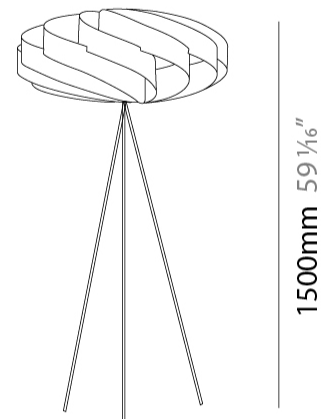

PROJECT	_____
TYPE	_____
SPECIFIER	_____
QUANTITY	_____
DATE	_____

SWIRL PORTABLE

D64007-

base number   Finish
Options

1. To build a product code in our configurator select the specify button on the base model # product page
2. To build a manual product code on this datasheet choose from the options listed below in blue font and add the suffix to the base model #

GENERAL

Series: Swirl
Brand: Linea Zero
Division: Design
Mounting Type: Portable
Mounting Location: Floor
Subcategory: Floor

PHYSICAL

Shape: Round
Diameter (mm): 500
Diameter (in): 19 11/16
Height (mm): 1500
Height (in): 59 1/16
Light Distribution: Omnidirectional
Diffuser: Polilux™ Shade - See Finish Options
Fixture Finish: WHI / BLK / SIL / NGD / COP / PKM
Fixture Material: Polilux™/ Metal holder

ELECTRICAL

Number of Lamps: 1
Lamp Type: LED Retrofit
Bulb Included: Bulb Not Included
Max. Wattage Per Lamp (W): 7
Lamp Base: E26
Input Voltage (V): 120
Upon Request: 277Vac / GU24

LED

OPTICAL

RATINGS AND CERTIFICATIONS

Certified By: Certified for North American Standards
IP rating: IP20