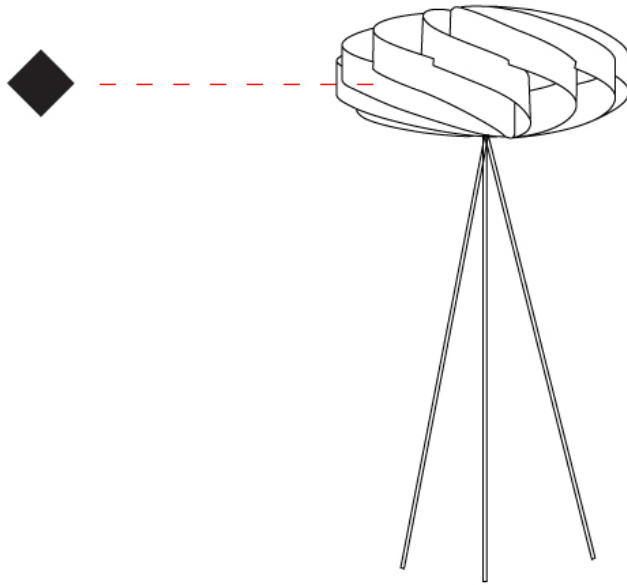

## SWIRL PORTABLE

D64007-

PROJECT

TYPE

SPECIFIER

QUANTITY

DATE