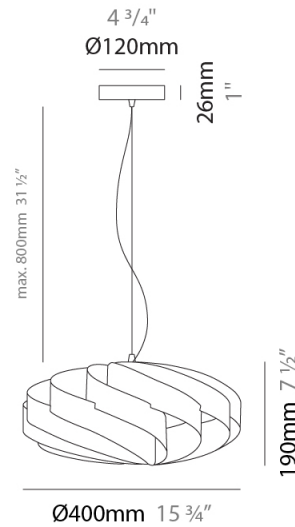

SWIRL SUSPENSION

D61009-

base number   Finish
Options

1. To build a product code in our configurator select the specify button on the base model # product page
2. To build a manual product code on this datasheet choose from the options listed below in blue font and add the suffix to the base model #

GENERAL

Series: Swirl
Brand: Linea Zero
Division: Design
Mounting Type: Suspension
Mounting Location: Ceiling
Subcategory: Pendant

PHYSICAL

Shape: Round
Diameter (mm): 400
Diameter (in): 15 3/4
Height (mm): 190
Height (in): 7 1/2
Max. Overall Height (mm): 990
Max. Overall Height (in): 39
Light Distribution: Omnidirectional
Diffuser: Polilux™ Shade - See Finish Options
Fixture Finish: WHI / BLK / SIL / NGD / COP / PKM
Fixture Material: Polilux™/ Metal holder

ELECTRICAL

Number of Lamps: 1
Lamp Type: LED Retrofit
Bulb Included: Bulb Not Included
Max. Wattage Per Lamp (W): 7
Lamp Base: E26
Input Voltage (V): 120
Upon Request: 277Vac / GU24

LED

OPTICAL

RATINGS AND CERTIFICATIONS

Certified By: Certified for North American Standards
IP rating: IP20

PROJECT	_____
TYPE	_____
SPECIFIER	_____
QUANTITY	_____
DATE	_____