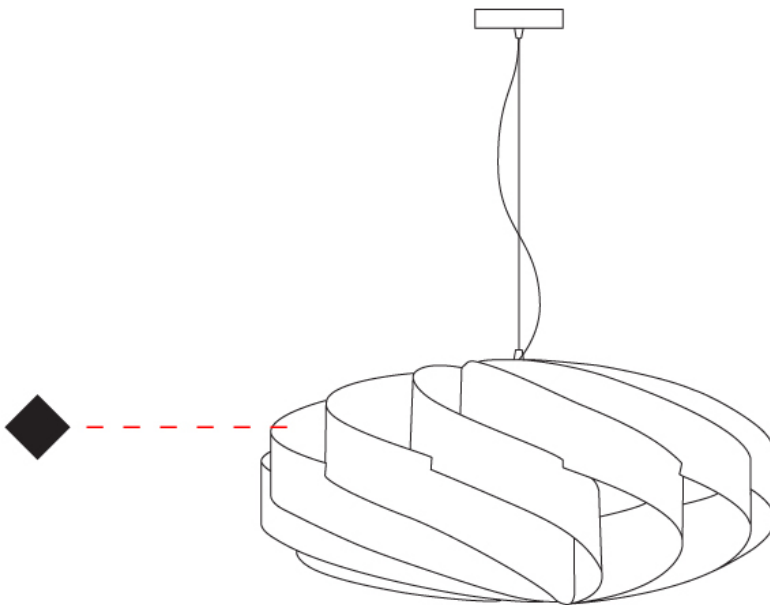

SWIRL SUSPENSION

D61012-

PROJECT	_____
TYPE	_____
SPECIFIER	_____
QUANTITY	_____
DATE	_____