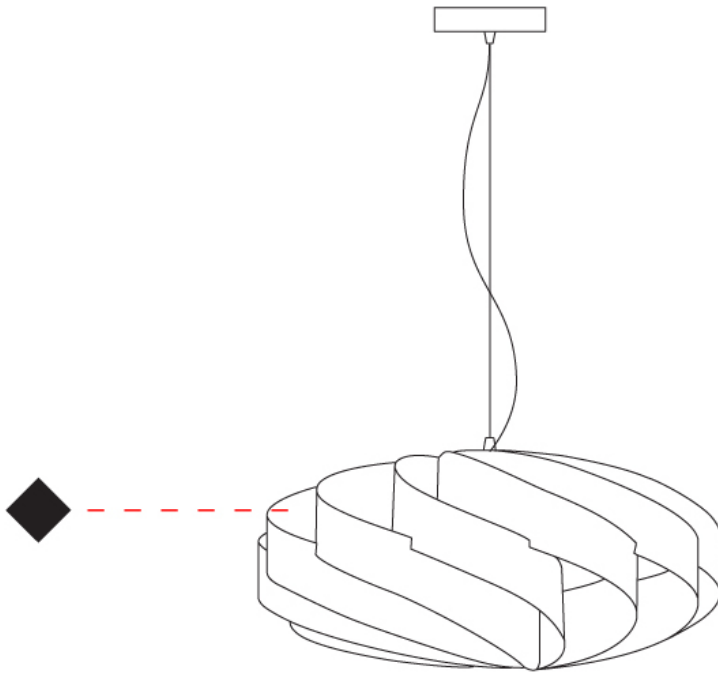

SWIRL SUSPENSION

D61010-

PROJECT _____

TYPE _____

SPECIFIER _____

QUANTITY _____

DATE _____

D