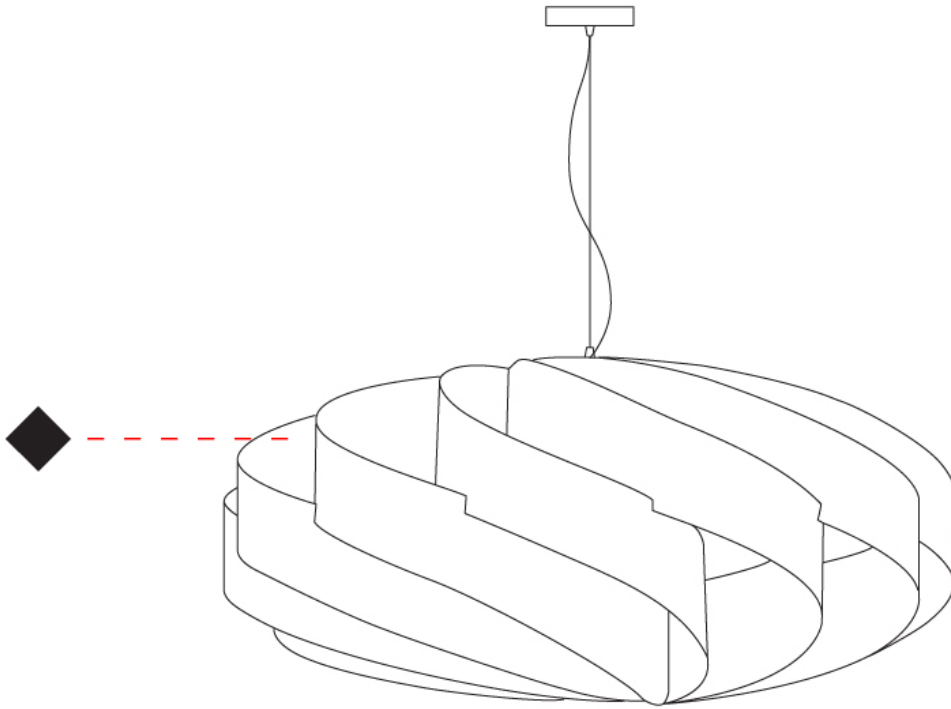

SWIRL SUSPENSION

D61013-

PROJECT	_____
TYPE	_____
SPECIFIER	_____
QUANTITY	_____
DATE	_____