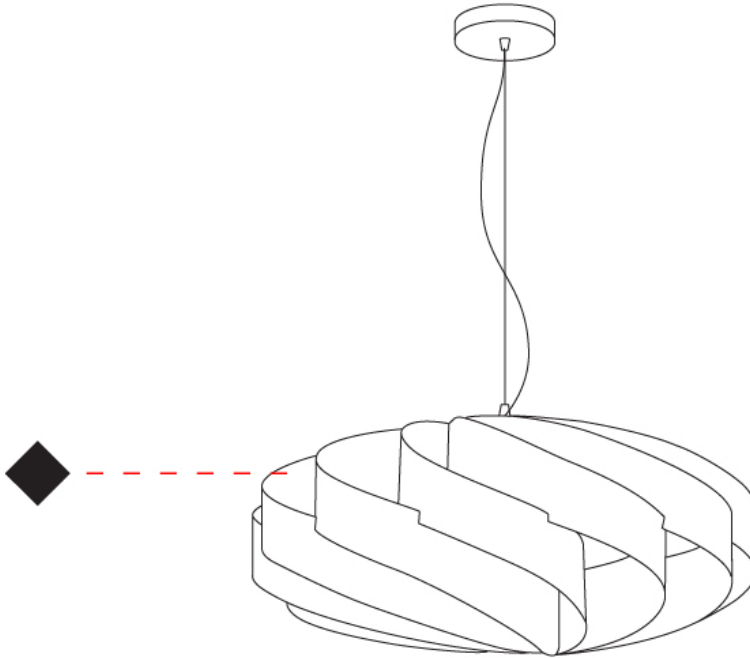

SWIRL SUSPENSION

D61011-

PROJECT

TYPE

SPECIFIER

QUANTITY

DATE

D