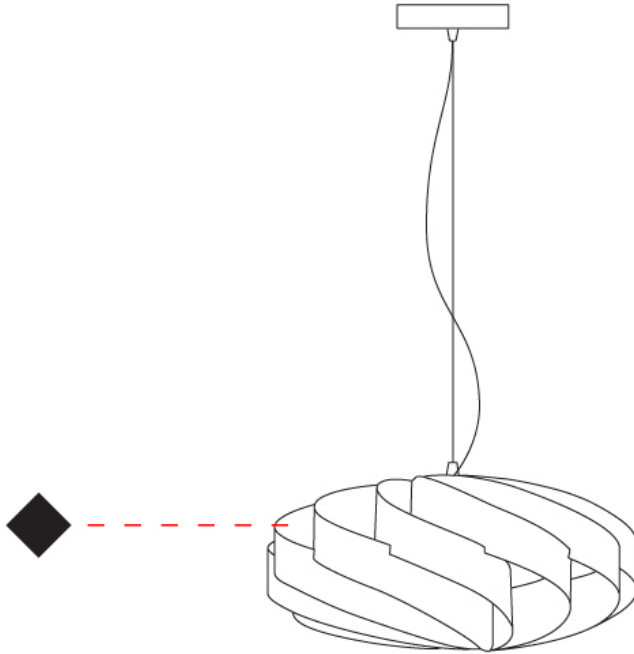

SWIRL SUSPENSION

D61009-

PROJECT

TYPE

SPECIFIER

QUANTITY

DATE