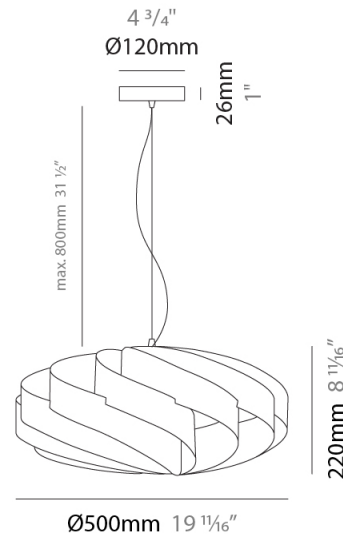

PROJECT	_____
TYPE	_____
SPECIFIER	_____
QUANTITY	_____
DATE	_____

SWIRL SUSPENSION

D61010-

base number   Finish
Options

1. To build a product code in our configurator select the specify button on the base model # product page
2. To build a manual product code on this datasheet choose from the options listed below in blue font and add the suffix to the base model #

GENERAL

Series: Swirl
Brand: Linea Zero
Division: Design
Mounting Type: Suspension
Mounting Location: Ceiling
Subcategory: Pendant

PHYSICAL

Shape: Round
Diameter (mm): 500
Diameter (in): 19 11/16
Height (mm): 220
Height (in): 8 11/16
Max. Overall Height (mm): 1020
Max. Overall Height (in): 40 3/16
Light Distribution: Omnidirectional
Diffuser: Polilux™ Shade - See Finish Options
Fixture Finish: WHI / BLK / SIL / NGD / COP / PKM
Fixture Material: Polilux™/ Metal holder
Cable Details: Cable length 31" - Transparent

ELECTRICAL

Number of Lamps: 1
Lamp Type: LED Retrofit
Bulb Included: Bulb Not Included
Max. Wattage Per Lamp (W): 7
Lamp Base: E26
Input Voltage (V): 120
Upon Request: 277Vac / GU24

LED

OPTICAL

RATINGS AND CERTIFICATIONS

Certified By: Certified for North American Standards
IP rating: IP20