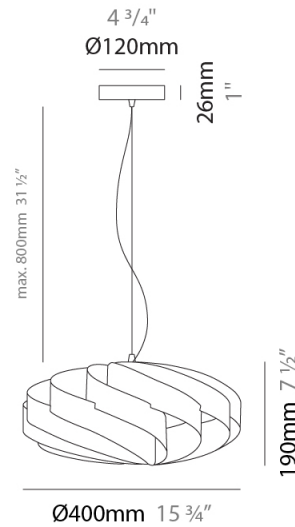

PROJECT	
TYPE	
SPECIFIER	
QUANTITY	
DATE	

SWIRL SUSPENSION

D61009-

base number   Finish
Options

1. To build a product code in our configurator select the specify button on the base model # product page
2. To build a manual product code on this datasheet choose from the options listed below in blue font and add the suffix to the base model #

GENERAL

Series: Swirl
Brand: Linea Zero
Division: Design
Mounting Type: Suspension
Mounting Location: Ceiling
Subcategory: Pendant

PHYSICAL

Shape: Round
Diameter (mm): 400
Diameter (in): 15 3/4
Height (mm): 190
Height (in): 7 1/2
Max. Overall Height (mm): 990
Max. Overall Height (in): 39
Light Distribution: Omnidirectional
Diffuser: Polilux™ Shade - See Finish Options
Fixture Finish: WHI / BLK / SIL / NGD / COP / PKM
Fixture Material: Polilux™/ Metal holder

ELECTRICAL

Number of Lamps: 1
Lamp Type: LED Retrofit
Bulb Included: Bulb Not Included
Max. Wattage Per Lamp (W): 7
Lamp Base: E26
Input Voltage (V): 120
Upon Request: 277Vac / GU24

LED

OPTICAL

RATINGS AND CERTIFICATIONS

Certified By: Certified for North American Standards
IP rating: IP20