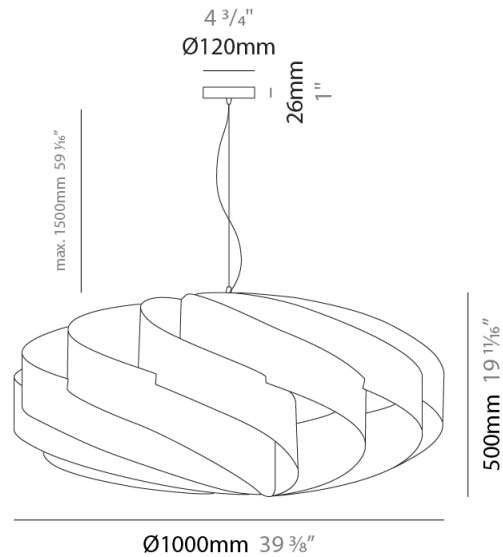

PROJECT	
TYPE	
SPECIFIER	
QUANTITY	
DATE	

SWIRL SUSPENSION

D61013-

base number   Finish
Options

1. To build a product code in our configurator select the specify button on the base model # product page
2. To build a manual product code on this datasheet choose from the options listed below in blue font and add the suffix to the base model #

GENERAL

Series: Swirl
Brand: Linea Zero
Division: Design
Mounting Type: Suspension
Mounting Location: Ceiling
Subcategory: Pendant

PHYSICAL

Shape: Round
Diameter (mm): 1000
Diameter (in): 39 3/8
Height (mm): 500
Height (in): 19 11/16
Max. Overall Height (mm): 2000
Max. Overall Height (in): 78 3/4
Light Distribution: Omnidirectional
Diffuser: Polilux™ Shade - See Finish Options
Fixture Finish: WHI / BLK / SIL / NGD / COP / PKM
Fixture Material: Polilux™/ Metal holder

ELECTRICAL

Number of Lamps: 5
Lamp Type: LED Retrofit
Bulb Included: Bulb Not Included
Max. Wattage Per Lamp (W): 7
Lamp Base: E26
Input Voltage (V): 120
Upon Request: 277Vac / GU24

LED

OPTICAL

RATINGS AND CERTIFICATIONS

Certified By: Certified for North American Standards
IP rating: IP20