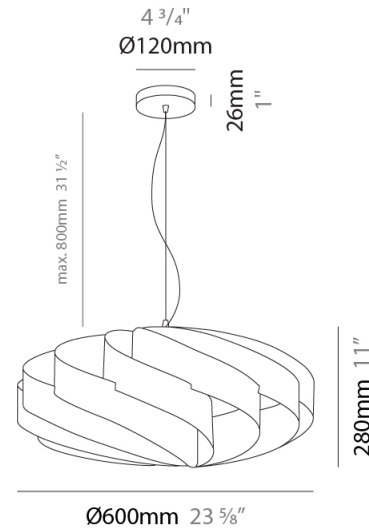

PROJECT	
TYPE	
SPECIFIER	
QUANTITY	
DATE	

SWIRL SUSPENSION

D61011-

base number   Finish
Options

1. To build a product code in our configurator select the specify button on the base model # product page
2. To build a manual product code on this datasheet choose from the options listed below in blue font and add the suffix to the base model #

GENERAL

Series: Swirl
Brand: Linea Zero
Division: Design
Mounting Type: Suspension
Mounting Location: Ceiling
Subcategory: Pendant

PHYSICAL

Shape: Round
Diameter (mm): 600
Diameter (in): 23 5/8
Height (mm): 280
Height (in): 11
Max. Overall Height (mm): 1080
Max. Overall Height (in): 42 1/2
Light Distribution: Omnidirectional
Diffuser: Polilux™ Shade - See Finish Options
Fixture Finish: WHI / BLK / SIL / NGD / COP / PKM
Fixture Material: Polilux™/ Metal holder

ELECTRICAL

Number of Lamps: 1
Lamp Type: LED Retrofit
Bulb Included: Bulb Not Included
Max. Wattage Per Lamp (W): 7
Lamp Base: E26
Input Voltage (V): 120
Lamp Voltage (V): 120
Upon Request: 277Vac / GU24

LED

OPTICAL

RATINGS AND CERTIFICATIONS

Certified By: Certified for North American Standards
IP rating: IP20