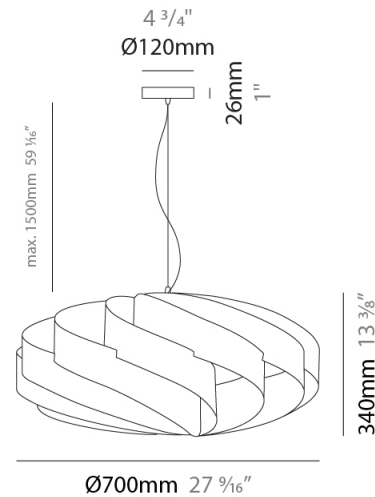

SWIRL SUSPENSION

D61012-

base number   Finish
Options

1. To build a product code in our configurator select the specify button on the base model # product page
2. To build a manual product code on this datasheet choose from the options listed below in blue font and add the suffix to the base model #

GENERAL

Series: Swirl
Brand: Linea Zero
Division: Design
Mounting Type: Suspension
Mounting Location: Ceiling
Subcategory: Pendant

PHYSICAL

Shape: Round
Diameter (mm): 700
Diameter (in): 27 ⁹/₁₆
Height (mm): 340
Height (in): 13 ³/₈
Max. Overall Height (mm): 1840
Max. Overall Height (in): 72 ⁷/₁₆
Light Distribution: Omnidirectional
Diffuser: Polilux™ Shade - See Finish Options
[Fixture Finish: WHI / BLK / SIL / NGD / COP / PKM](#)
Fixture Material: Polilux™/ Metal holder

ELECTRICAL

Number of Lamps: 3
Lamp Type: LED Retrofit
Bulb Included: Bulb Not Included
Max. Wattage Per Lamp (W): 7
Lamp Base: E26
Input Voltage (V): 120
Upon Request: 277Vac / GU24

LED

OPTICAL

RATINGS AND CERTIFICATIONS

Certified By: Certified for North American Standards
IP rating: IP20

PROJECT	_____
TYPE	_____
SPECIFIER	_____
QUANTITY	_____
DATE	_____