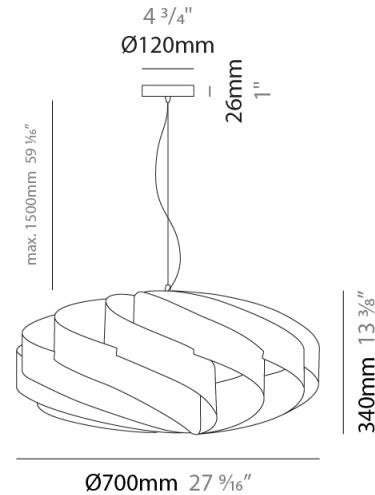

PROJECT	
TYPE	
SPECIFIER	
QUANTITY	
DATE	

SWIRL SUSPENSION

D61012-

base number   Finish
Options

1. To build a product code in our configurator select the specify button on the base model # product page
2. To build a manual product code on this datasheet choose from the options listed below in blue font and add the suffix to the base model #

GENERAL

Series: Swirl
Brand: Linea Zero
Division: Design
Mounting Type: Suspension
Mounting Location: Ceiling
Subcategory: Pendant

PHYSICAL

Shape: Round
Diameter (mm): 700
Diameter (in): 27 ⁹/₁₆
Height (mm): 340
Height (in): 13 ³/₈
Max. Overall Height (mm): 1840
Max. Overall Height (in): 72 ⁷/₁₆
Light Distribution: Omnidirectional
Diffuser: Polilux™ Shade - See Finish Options
Fixture Finish: WHI / BLK / SIL / NGD / COP / PKM
Fixture Material: Polilux™/ Metal holder

ELECTRICAL

Number of Lamps: 3
Lamp Type: LED Retrofit
Bulb Included: Bulb Not Included
Max. Wattage Per Lamp (W): 7
Lamp Base: E26
Input Voltage (V): 120
Upon Request: 277Vac / GU24

LED

OPTICAL

RATINGS AND CERTIFICATIONS

Certified By: Certified for North American Standards
IP rating: IP20