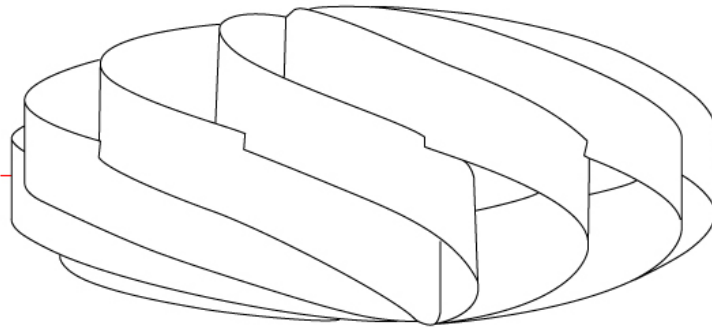

SWIRL SURFACE

D62009-

PROJECT

TYPE

SPECIFIER

QUANTITY

DATE