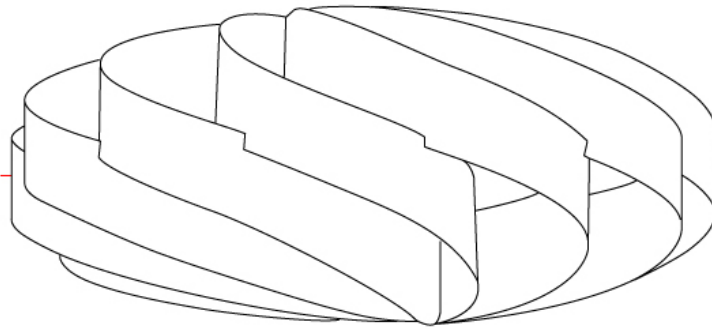

SWIRL SURFACE

D62008-

PROJECT

TYPE

SPECIFIER

QUANTITY

DATE