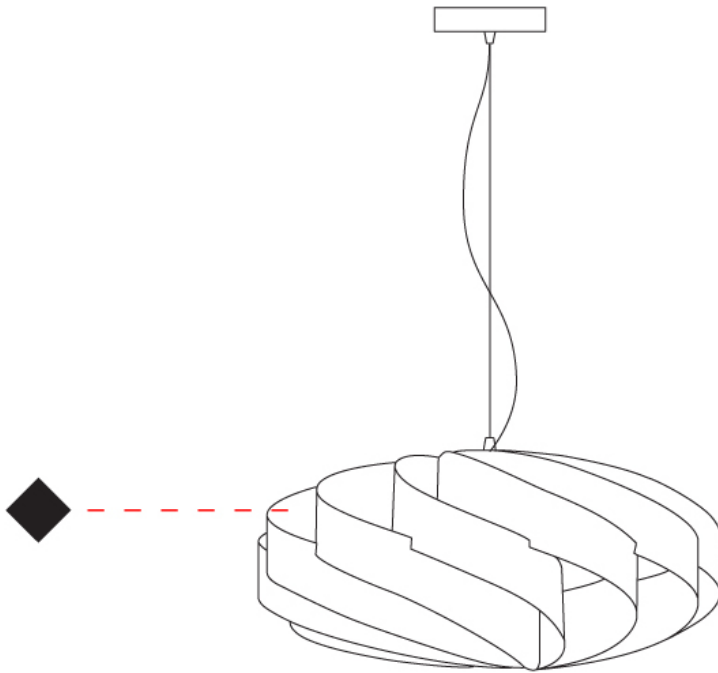

GENERAL

Series: Swirl
 Brand: Linea Zero
 Division: Design
 Mounting Type: Suspension
 Mounting Location: Ceiling
 Subcategory: Pendant

PHYSICAL

Shape: Round
 Diameter (mm): 500
 Diameter (in): 19 11/16
 Height (mm): 220
 Height (in): 8 11/16
 Max. Overall Height (mm): 1020
 Max. Overall Height (in): 40 3/16
 Light Distribution: Omnidirectional
 Diffuser: Polilux™ Shade - See Finish Options
 Fixture Finish: WHI / BLK / SIL / NGD / COP / PKM
 Fixture Material: Polilux™/ Metal holder
 Cable Details: Cable length 31" - Transparent

D

PROJECT
TYPE
SPECIFIER
QUANTITY
DATE

SWIRL SURFACE

D62007-

base number Finish
Options

- To build a product code in our configurator select the specify button on the base model # product page
- To build a manual product code on this datasheet choose from the options listed below in blue font and add the suffix to the base model #

GENERAL

Series: Swirl
 Brand: Linea Zero
 Division: Design
 Mounting Type: Surface
 Mounting Location: Ceiling
 Subcategory: Ambient

PHYSICAL

Shape: Round
 Diameter (mm): 500
 Diameter (in): 19 11/16
 Height (mm): 220
 Height (in): 8 11/16
 Light Distribution: Omnidirectional
 Diffuser: Polilux™ Shade - See Finish Options
[Fixture Finish: WHI / BLK / SIL / NGD / COP / PKM](#)
 Fixture Material: Polilux™/ Metal holder