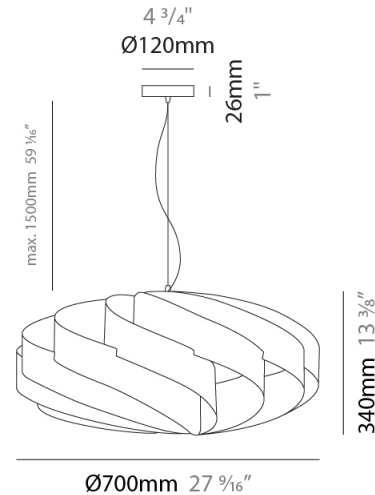

PROJECT	_____
TYPE	_____
SPECIFIER	_____
QUANTITY	_____
DATE	_____

SWIRL SUSPENSION

D61012-

base number   Finish
Options

1. To build a product code in our configurator select the specify button on the base model # product page
2. To build a manual product code on this datasheet choose from the options listed below in blue font and add the suffix to the base model #

GENERAL

Series: Swirl _____
Brand: Linea Zero _____
Division: Design _____
Mounting Type: Suspension _____
Mounting Location: Ceiling _____
Subcategory: Pendant _____

PHYSICAL

Shape: Round _____
Diameter (mm): 700 _____
Diameter (in): 27 ⁹/₁₆ _____
Height (mm): 340 _____
Height (in): 13 ³/₈ _____
Max. Overall Height (mm): 1840 _____
Max. Overall Height (in): 72 ⁷/₁₆ _____
Light Distribution: Omnidirectional _____
Diffuser: Polilux™ Shade - See Finish Options _____
Fixture Finish: WHI / BLK / SIL / NGD / COP / PKM _____
Fixture Material: Polilux™/ Metal holder _____

ELECTRICAL

Number of Lamps: 3 _____
Lamp Type: LED Retrofit _____
Bulb Included: Bulb Not Included _____
Max. Wattage Per Lamp (W): 7 _____
Lamp Base: E26 _____
Input Voltage (V): 120 _____
Upon Request: 277Vac / GU24 _____

LED

OPTICAL

RATINGS AND CERTIFICATIONS

Certified By: Certified for North American Standards _____
IP rating: IP20 _____