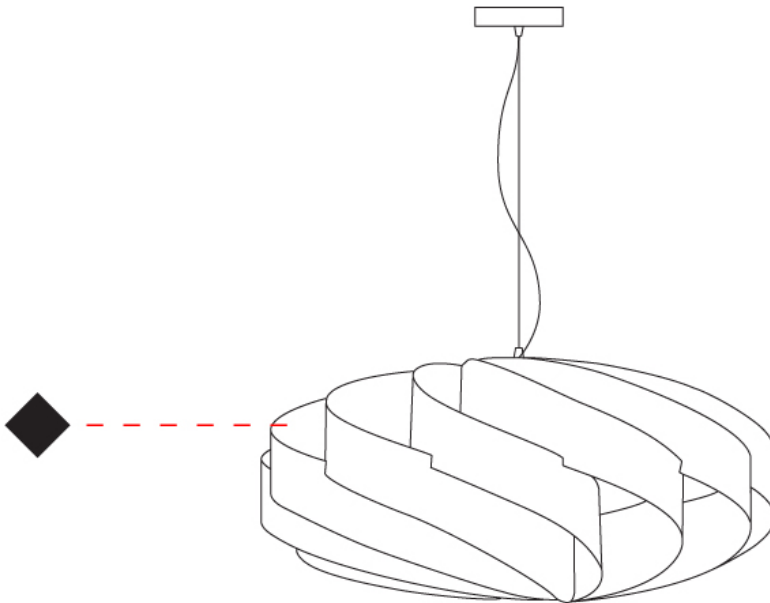

SWIRL SUSPENSION

D61012-

PROJECT	_____
TYPE	_____
SPECIFIER	_____
QUANTITY	_____
DATE	_____